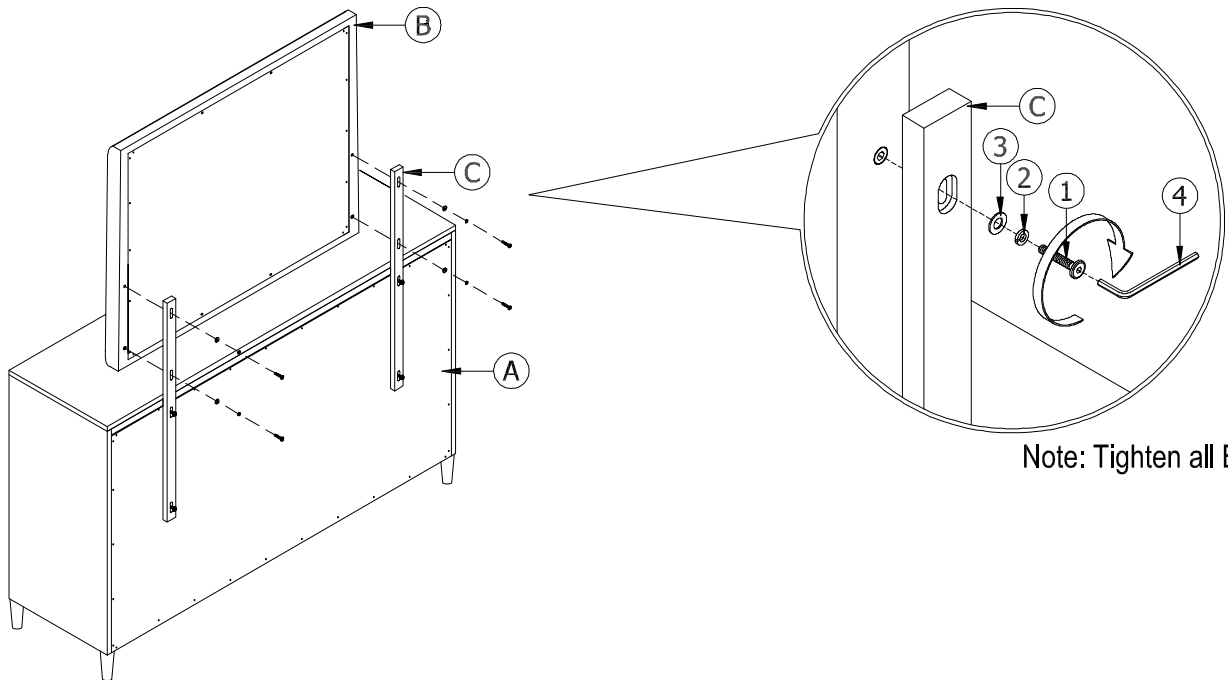

STEP 2

Note: Tighten all Bolts