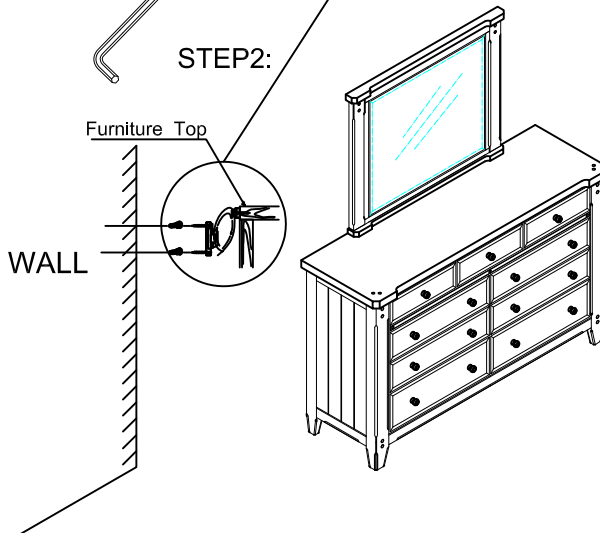

Assembly Instructions

Manufactured for
Rooms To Go

PNWD

3591-1 DRESSER
3591-2 MIRROR

SKU# 32135976
SKU# 32235978

Step	Code	Hardware	Q'TY
	A	Allen Key 	1 Pc
1	B	Bolt 1/4" x 1 1/2"	8 Pcs 
		Spring Washer 1/4" dia.	
		Flat Washer 1/4" dia.	

PARTS LIST

1. Dresser - 1 Pc

2. Mirror - 1 Pc

3. Mirror Support - 2 Pcs

4. Anti-tip restraint - 1 Set

STEP1:

STEP2:

HARDWARE PACK LOCATION(S):