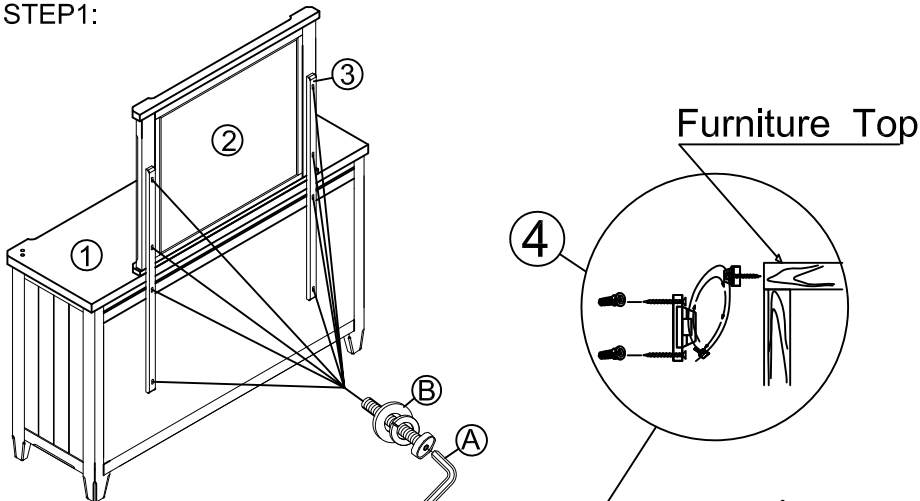

Assembly Instructions

Manufactured for
Rooms To Go

PNWD

3591-1 DRESSER
3591-2 MIRROR

SKU# 32135976
SKU# 32235978

Step	Code	Hardware	Q'TY
	A	Allen Key 	1 Pc
1	B	Bolt 1/4" x 1 1/2"	8 Pcs 
		Spring Washer 1/4" dia.	
		Flat Washer 1/4" dia.	

PARTS LIST

1. Dresser - 1 Pc

2. Mirror - 1 Pc

3. Mirror Support - 2 Pcs

4. Anti-tip restraint - 1 Set

STEP1:

STEP2:

HARDWARE PACK LOCATION(S):