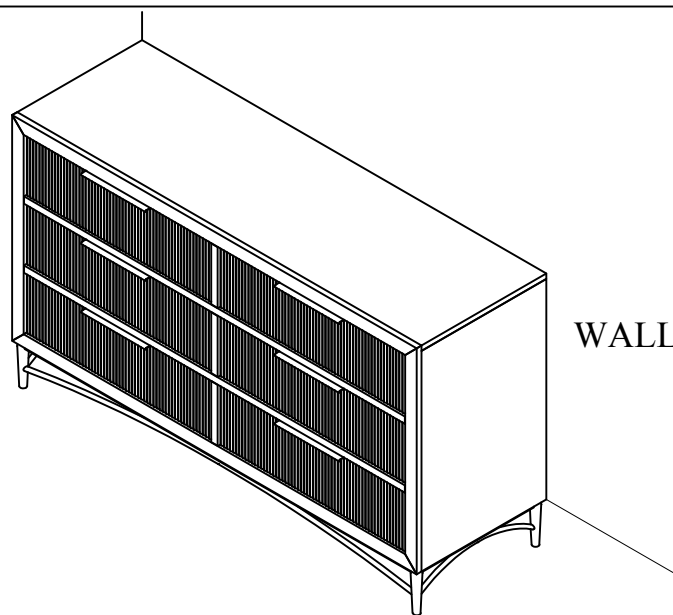

Hardware Pack Location (s) :

Dresser , SKU# 32137362

Version#1-03/15/2023 created