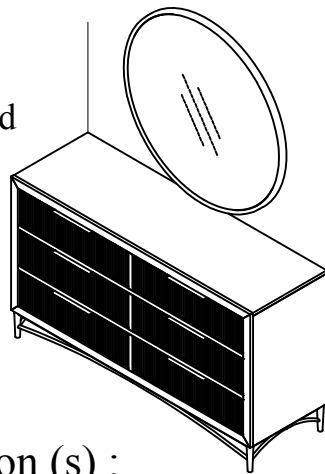

ASSEMBLY INSTRUCTIONS

GLOB 3736-1 DRESSER SKU# 32137362
GLOB 3736-2 ROUND MIRROR SKU# 32237364

Manufactured by GLOB for Rooms To Go

Parts Key

No	Code	Q'TY	Description
1	3736-1	1pc	Dresser
2	3736-2	1pc	Round Mirror
3		1pc	Mirror support

Hardware Kit 3736-2

STEP	CODE	HARDWARE	Q'TY
1	A	Allen Wrench	1pc
	B	Bolt Ø1/4" x 18 x 1-3/4"	8pcs
		Spring washer Ø1/4"	8pcs
		Flat washer Ø1/4"	8pcs

1. We recommended that you should assemble this product with assistance of another person; this will make assembly easier and will eliminate damage to the product or injury to persons during assembly.

2. Please do not over tighten screws or bolts until assembly is complete.

3. Please put all parts on a non-abrasive floor before assembly, and follow assembly steps to assemble your newly purchased product correctly and efficiently.

STEP 1:

Attach Mirror Support (3) to back of Dresser (1) and Mirror (2) using (Allen Bolt, Spring Washer, Flat Washer) (B). Tighten with Allen Wrench (A).

The screwdriver is not included.

Completed

WALL

Hardware Pack Location (s) :

Round Mirror , SKU# 32237364