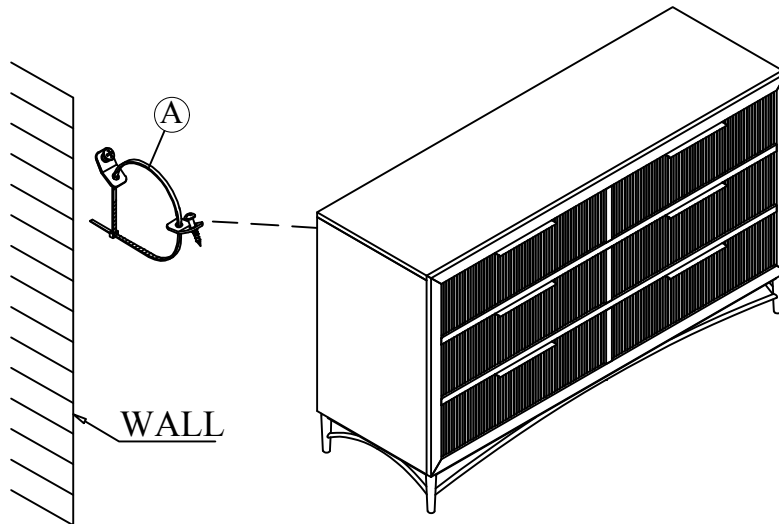

STEP 1 : To attach Dresser to wall with anti-tipping kit (The screwdriver is not included.)

Completed