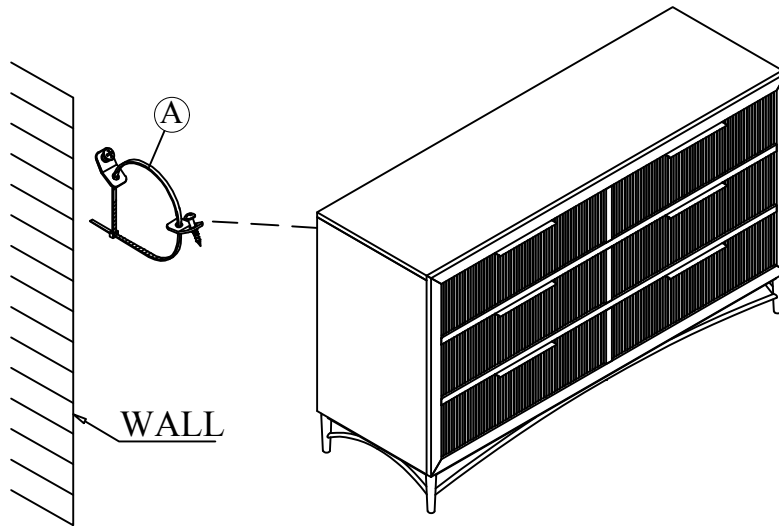

STEP 1 : To attach Dresser to wall with anti-tipping kit

Completed