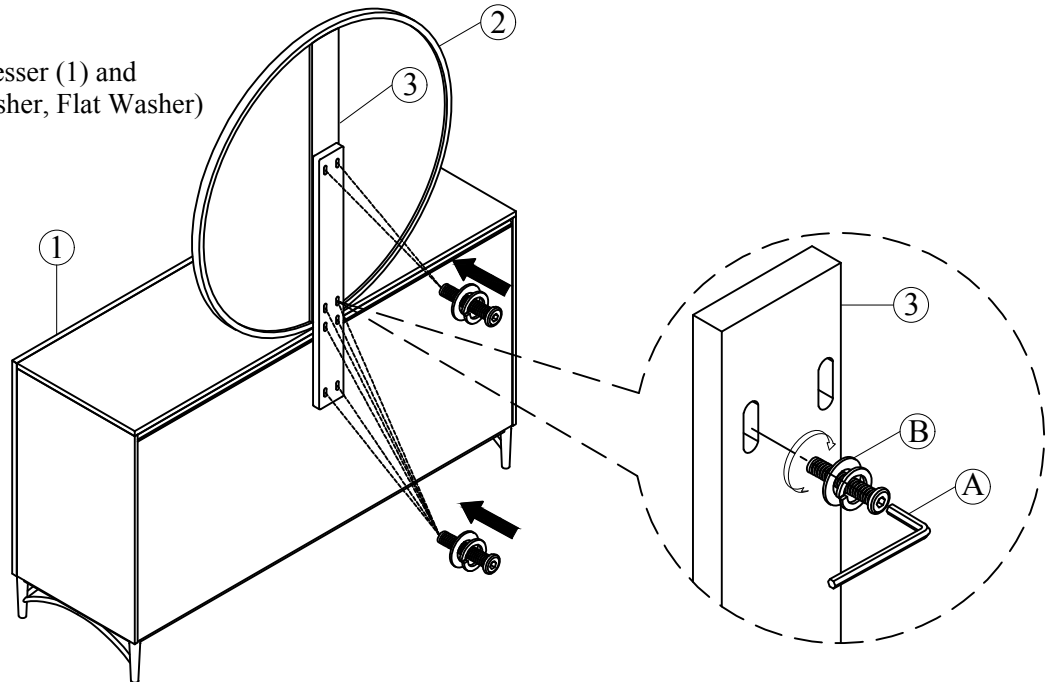

ASSEMBLY INSTRUCTIONS

GLOB 3736-1 DRESSER SKU# 32137362
GLOB 3736-2 ROUND MIRROR SKU# 32237364

Manufactured by GLOB for Rooms To Go

Parts Key

No	Code	Q'TY	Description
1	3736-1	1pc	Dresser
2	3736-2	1pc	Round Mirror
3		1pc	Mirror support

Hardware Kit 3736-2

STEP	CODE	HARDWARE	Q'TY
1	A	Allen Wrench	1pc
	B	Bolt Ø1/4" x 18 x 1-3/4"	8pcs
		Spring washer Ø1/4"	8pcs
		Flat washer Ø1/4"	8pcs

1. We recommended that you should assemble this product with assistance of another person; this will make assembly easier and will eliminate damage to the product or injury to persons during assembly.

2. Please do not over tighten screws or bolts until assembly is complete.

3. Please put all parts on a non-abrasive floor before assembly, and follow assembly steps to assemble your newly purchased product correctly and efficiently.

STEP 1:

Attach Mirror Support (3) to back of Dresser (1) and Mirror (2) using (Allen Bolt, Spring Washer, Flat Washer) (B). Tighten with Allen Wrench (A).

The screwdriver is not included.

Completed

WALL

Hardware Pack Location (s) :

Round Mirror , SKU# 32237364