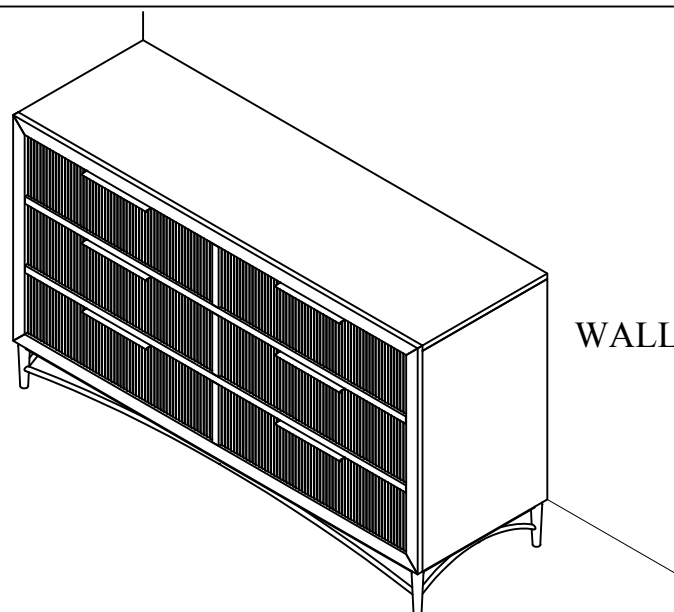

Hardware Pack Location (s) :

Dresser , SKU# 32137362

Version#1-03/15/2023 created