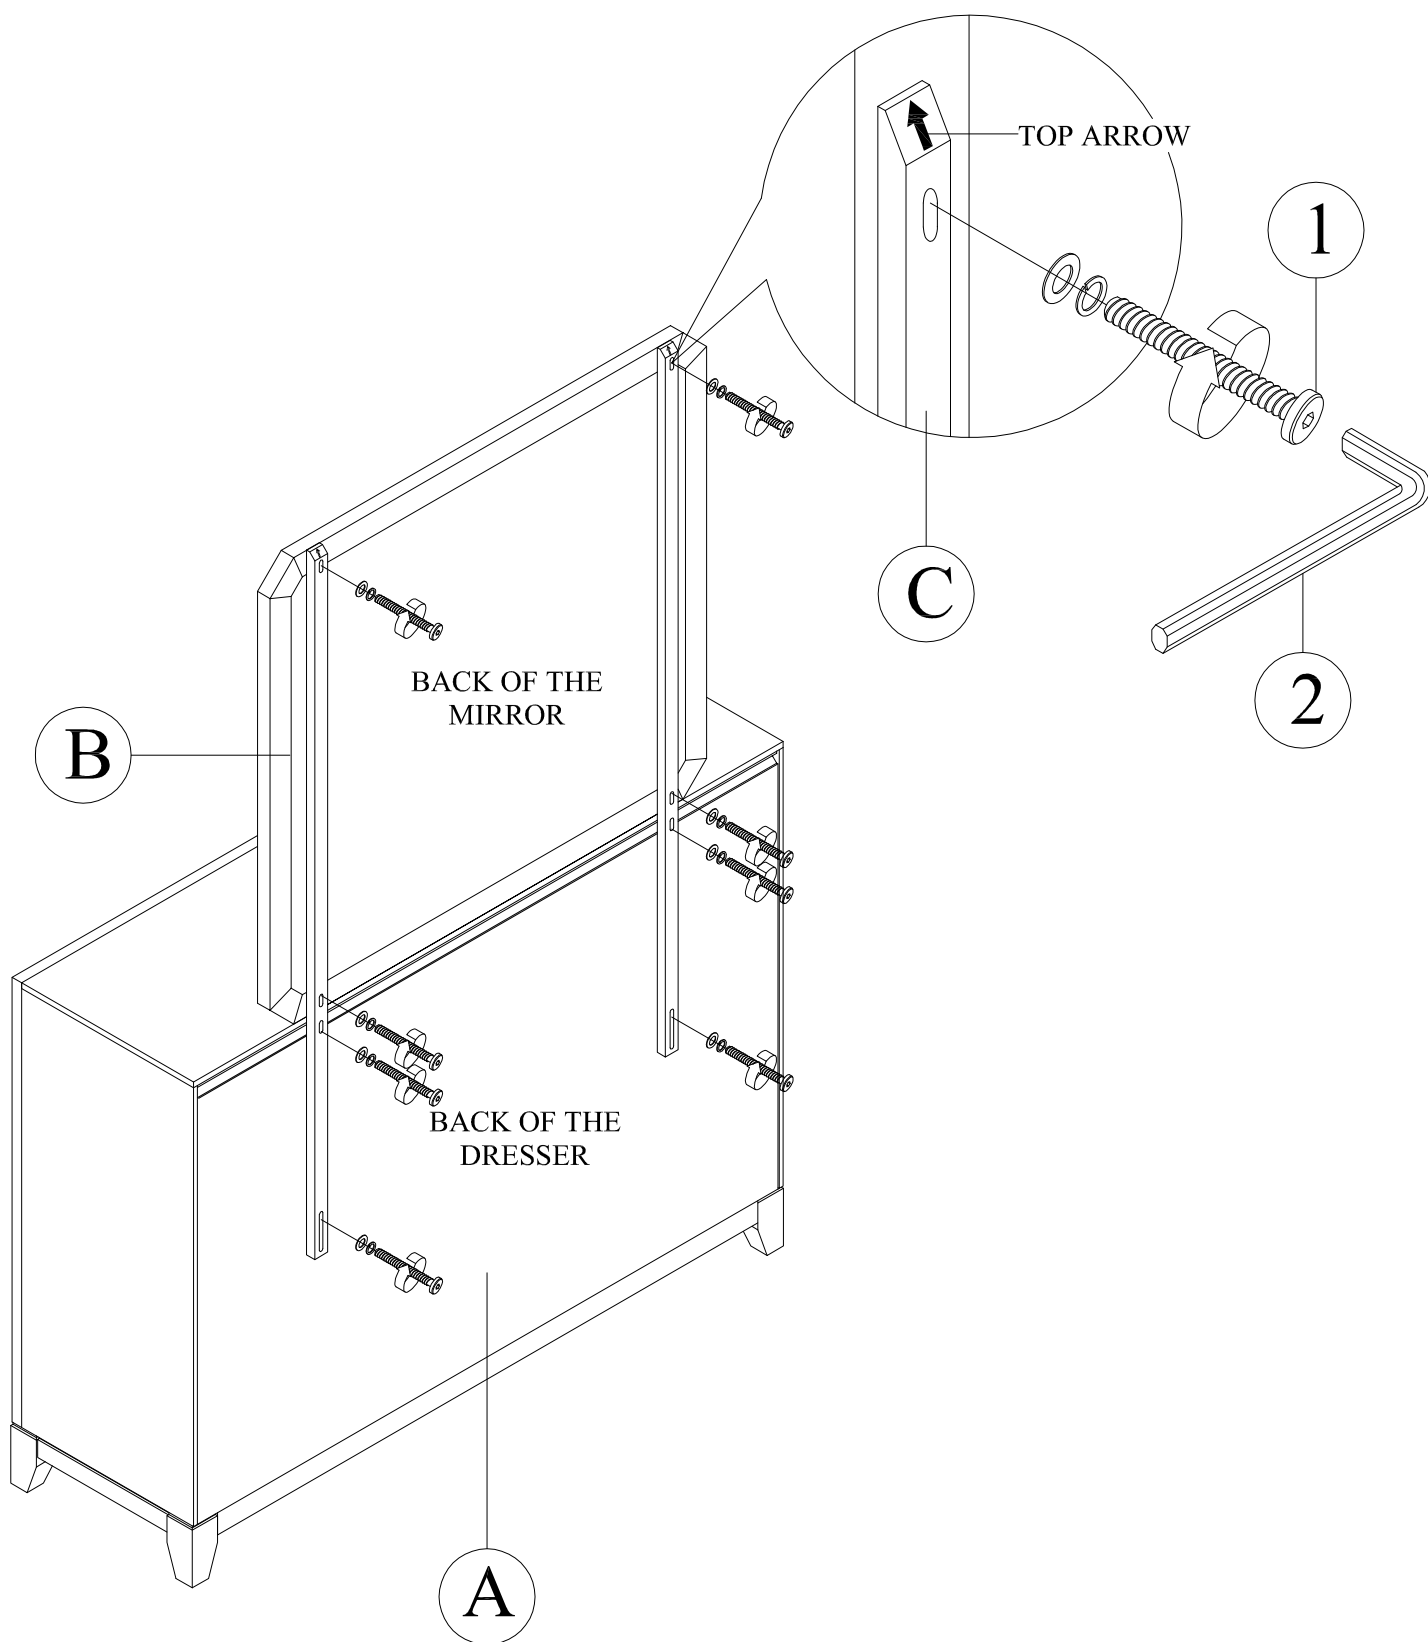

	No.	Picture	Description	Dimension	Qty
Hardware List	①		JCBC (M6) with washer	6 x P1.0 x 35mm	8 Pcs
	②		Allen Wrench (M4)	4 x 65mm	1 Pc

	No.	Description	Qty
Parts List	A	Dresser	1 Pc
	B	Mirror	1 Pc
	C	Mirror Back Support	2 Pcs

Notes : * Mirror Back Support Pack with Mirror

COMPLETED MIRROR
ASSEMBLY

PARTS DETAILS

Assembly step

STEP 1

Assembly mirror and mirror back support to the dresser.

NOTE :