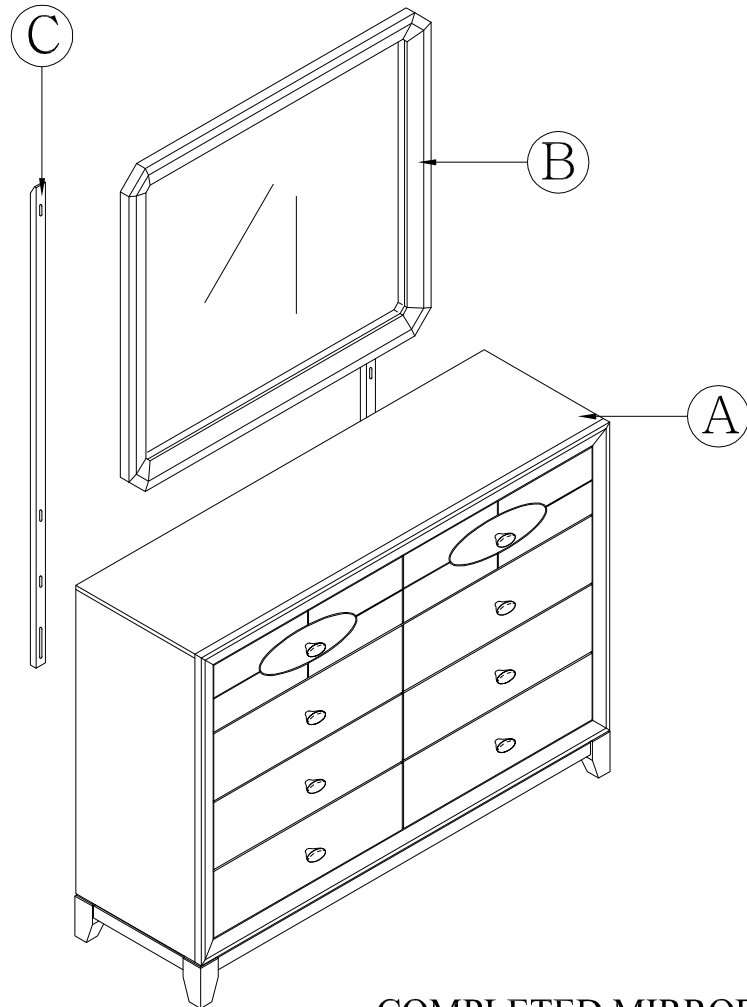

**ROOMS
TO GO**

LWYE ASSEMBLY INSTRUCTIONS

MODEL : 5218

MIRROR

5218 - 2 SKU # 32252188

Thank you for purchasing this quality product. Be sure to check all packing material carefully for small parts. Which may have come loose inside the carton during shipment. Identify and count all parts and compare with the hardware list below :

	No.	Picture	Description	Dimension	Qty
Hardware List	①		JCBC (M6) with washer	6 x P1.0 x 35mm	8 Pcs
	②		Allen Wrench (M4)	4 x 65mm	1 Pc

	No.	Description	Qty
Parts List	A	Dresser	1 Pc
	B	Mirror	1 Pc
	C	Mirror Back Support	2 Pcs

Notes : * Mirror Back Support Pack with Mirror

COMPLETED MIRROR
ASSEMBLY

PARTS DETAILS

Assembly step

STEP 1

Assembly mirror and mirror back support to the dresser.

NOTE :