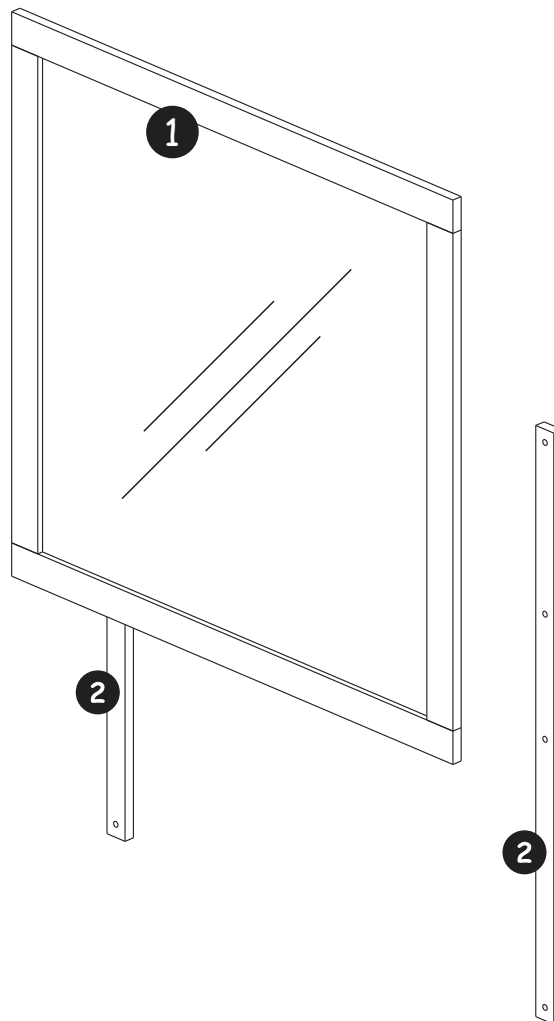

# ASSEMBLY INSTRUCTIONS

5308-2 - MIRROR - SKU 32253089

5306-2 - MIRROR - SKU 32253065

5312-2 - MIRROR - SKU 32253128

5304-2 - MIRROR - SKU 32253044

This product is manufactured by **REN R** for **ROOMS TO GO** ▶

## HARDWARE LIST

Code	Description	Qty.
A	 Screw Ø1/4x30 (20 THREAD)	8
B	 Allen Key 4,0	2

## PARTS LIST

Part #	Description	Qty.
01	Mirror	1
02	Support Crosspiece	2