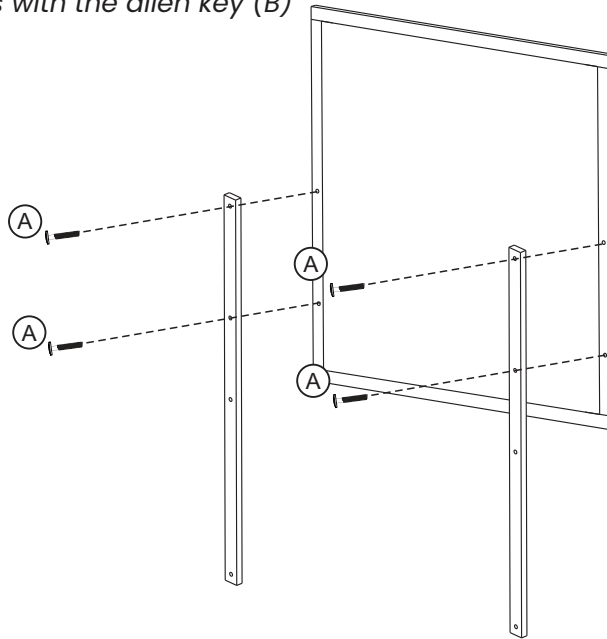

# ASSEMBLY INSTRUCTIONS

5308-2 - MIRROR - SKU 32253089

5306-2 - MIRROR - SKU 32253065

5312-2 - MIRROR - SKU 32253128

5304-2 - MIRROR - SKU 32253044

This product is manufactured by **REN**R for **ROOMS TO GO** ▶

## Step 1 BEHIND POSITION MIRROR

\* Fit the support crosspiece (02) to the behind mirror(01) fix with screws (A)

\* Tighten the screws with the allen key (B)