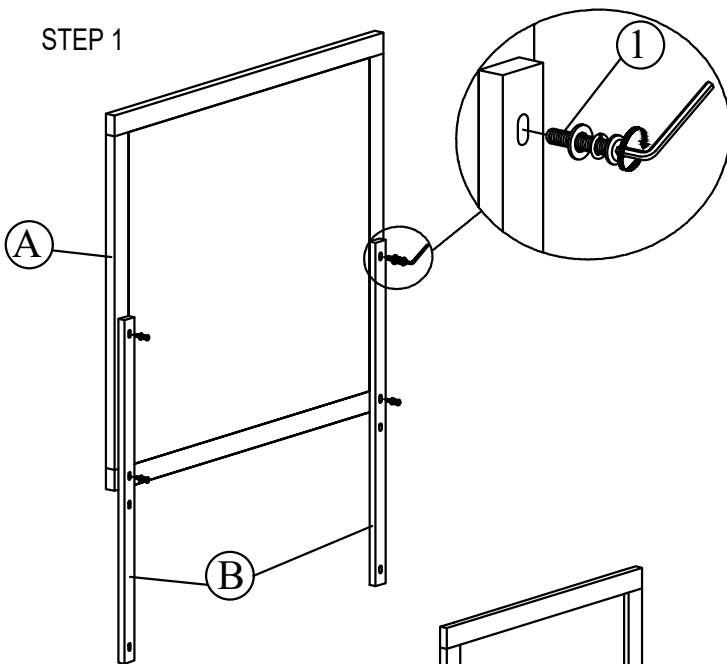

ROOMS TO GO

Assembly Instructions

FRNR 1597-2- MIRROR - SKU#32215976
 FRNR 2596-2- MIRROR - SKU#32225965
 FRNR 5597-2- MIRROR - SKU#32255970

Thank you for purchasing this quality product. Be sure to check all packing material carefully for small parts, which may have come loose inside the carton during shipment. Identify and count all parts and compare with the HARDWARE LIST below.

NO	Hardware List		Q'TY
1		Allen Bolt : Ø1/4"*20*40mm	8
		Spring washer : Ø1/4"*Ø14mm	8
		Flat washer : Ø1/4"*Ø18mm	8
		Allen wrench : 4mm	1

NO	Part List	Q'TY
A	 Mirror	1
B	 Mirror Support	2

STEP 1

STEP 2