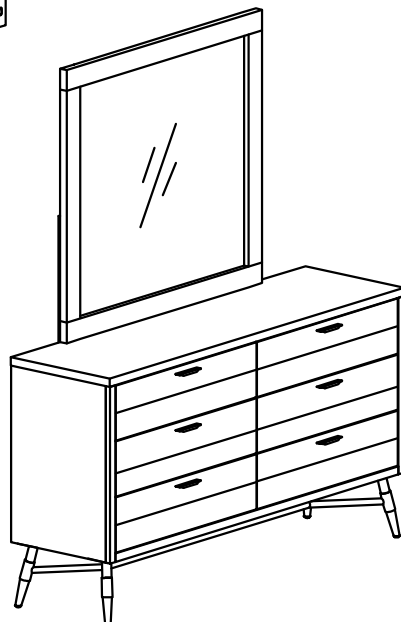

ROOMS TO GO

Assembly Instructions

FRNR 1597-2- MIRROR - SKU#32215976
 FRNR 2596-2- MIRROR - SKU#32225965
 FRNR 5597-2- MIRROR - SKU#32255970

Thank you for purchasing this quality product. Be sure to check all packing material carefully for small parts, which may have come loose inside the carton during shipment. Identify and count all parts and compare with the HARDWARE LIST below.

NO	Hardware List		Q'TY
1		Allen Bolt : Ø1/4"*20*40mm	8
		Spring washer : Ø1/4"*Ø14mm	8
		Flat washer : Ø1/4"*Ø18mm	8
		Allen wrench : 4mm	1

NO	Part List	Q'TY
A	 Mirror	1
B	 Mirror Support	2

STEP 1

STEP 2