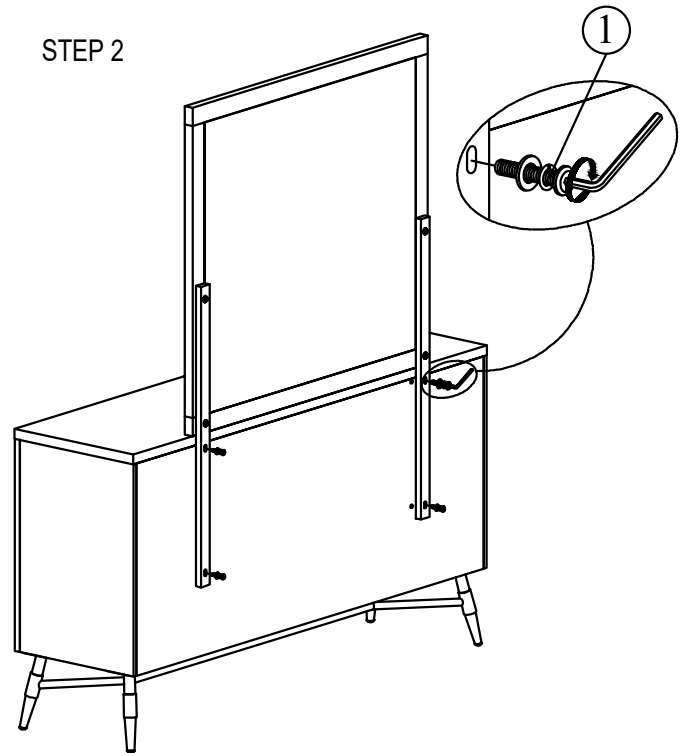

ROOMS TO GO

Assembly Instructions

FRNR 1597-2- MIRROR - SKU#32215976
 FRNR 2596-2- MIRROR - SKU#32225965
 FRNR 5597-2- MIRROR - SKU#32255970

Thank you for purchasing this quality product. Be sure to check all packing material carefully for small parts, which may have come loose inside the carton during shipment. Identify and count all parts and compare with the HARDWARE LIST below.

Caution: Please read instructions thoroughly before unparking assembly parts.

1. We recommend that you assembly this product with the assistance of another person; this will make assembly easier, and will help to eliminate damage to the product or injury to persons during assembly.
2. Please to not over tighten screws or bolt until the assembly is completed.
3. Please put all parts on a non-abrasive floor before assembly, and follow the assembly steps to assemble your newly purchased product correctly and effciently.

NO	Hardware List		Q'TY
1		Allen Bolt : Ø1/4"*20*40mm	8
		Spring washer : Ø1/4"*Ø14mm	8
		Flat washer : Ø1/4"*Ø18mm	8
		Allen wrench : 4mm	1

NO	Part List	Q'TY
A	 Mirror	1
B	 Mirror Support	2

STEP 1

STEP 2