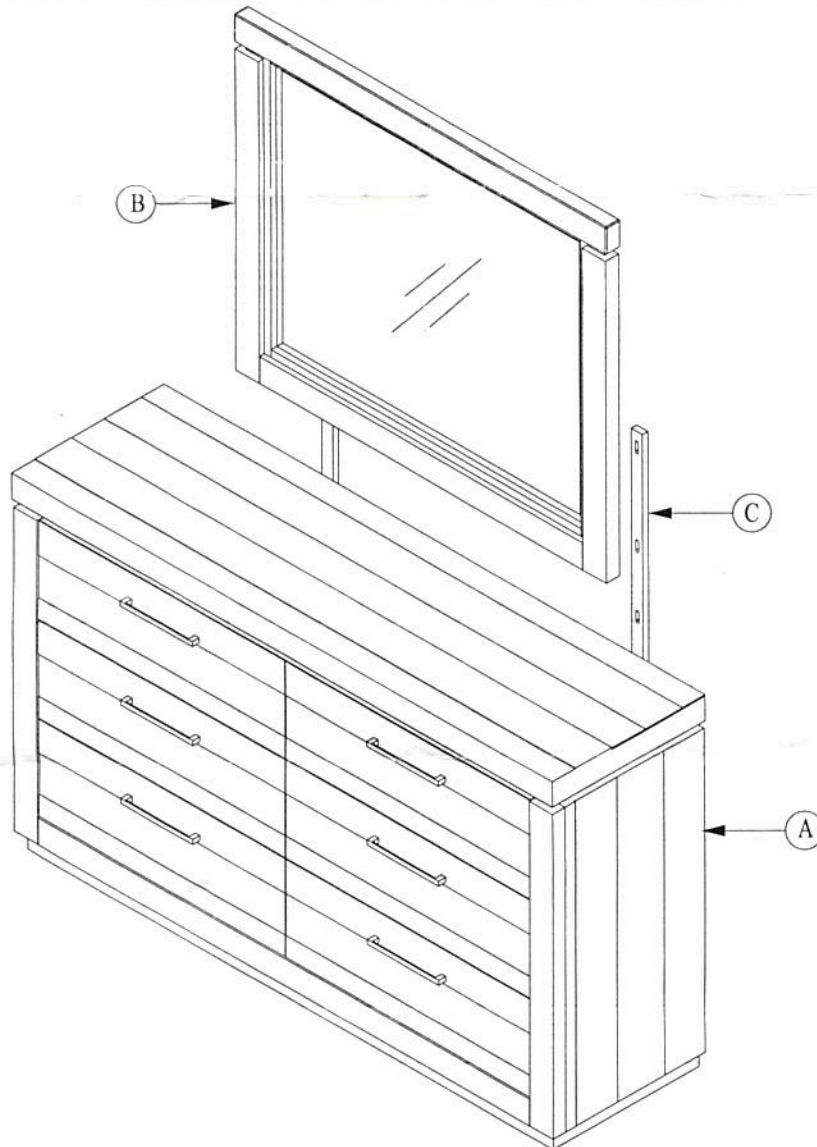

ASSEMBLY INSTRUCTIONS

ALAM 6710-1 : DRESSER # SKU 32167101
ALAM 6710-2 : MIRROR # SKU 32267103

Thank you for purchasing this quality product. Be sure to check all packing material carefully for small parts, which may have come loose inside the carton during shipment. Identify and count all parts and compare with the Hardware List below.

	No.	Description	Qty
Part List	A	Dresser	1 Pc
	B	Mirror	1 Pc
	C	Mirror Supports	2 Pcs

	No.	Picture	Description	Dimension	Qty
Hardware List	1		Bolts	5/16" x 35 mm	6 Pcs
	2		Lock Washers	Ø8 x Ø14 x 2 mm	6 Pcs
	3		Flat Washers	Ø8 x Ø18 x 1 mm	6 Pcs
	4		Allen Key	5 x 65 mm	1 Pc

PART DETAIL