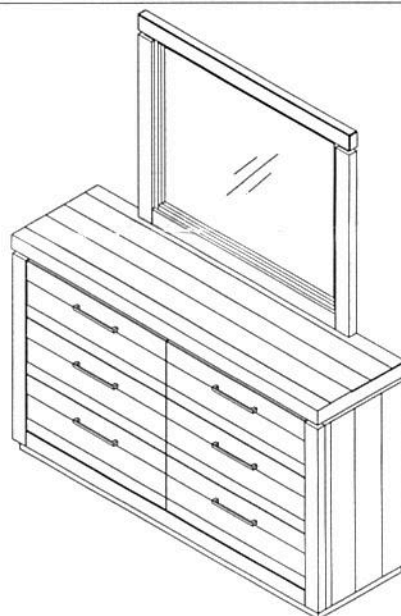

STEP 1 : Please release bolts on the mirror support

STEP 2

ASSEMBLY COMPLETE