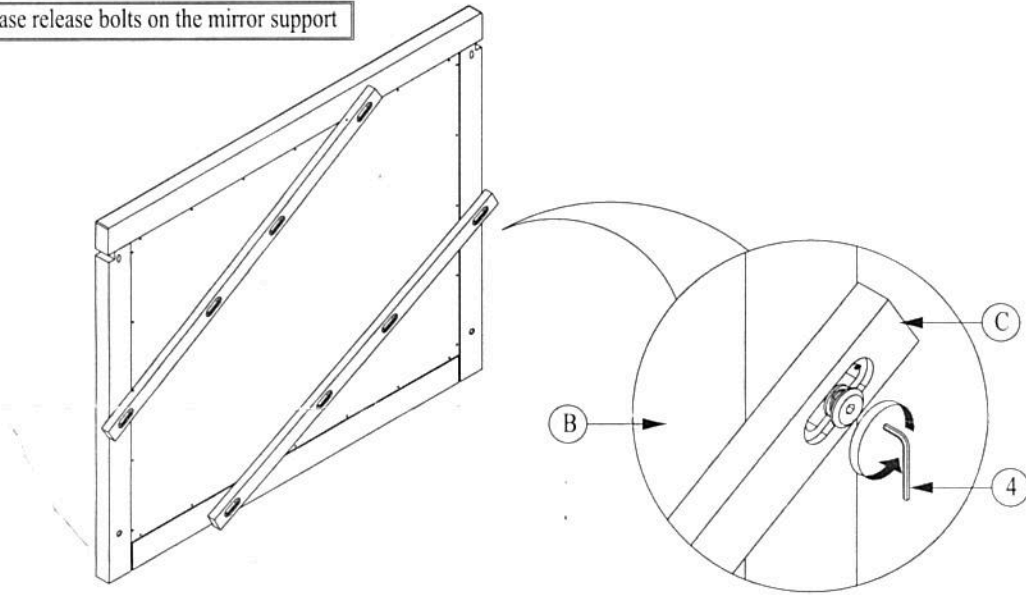

STEP 1 : Please release bolts on the mirror support