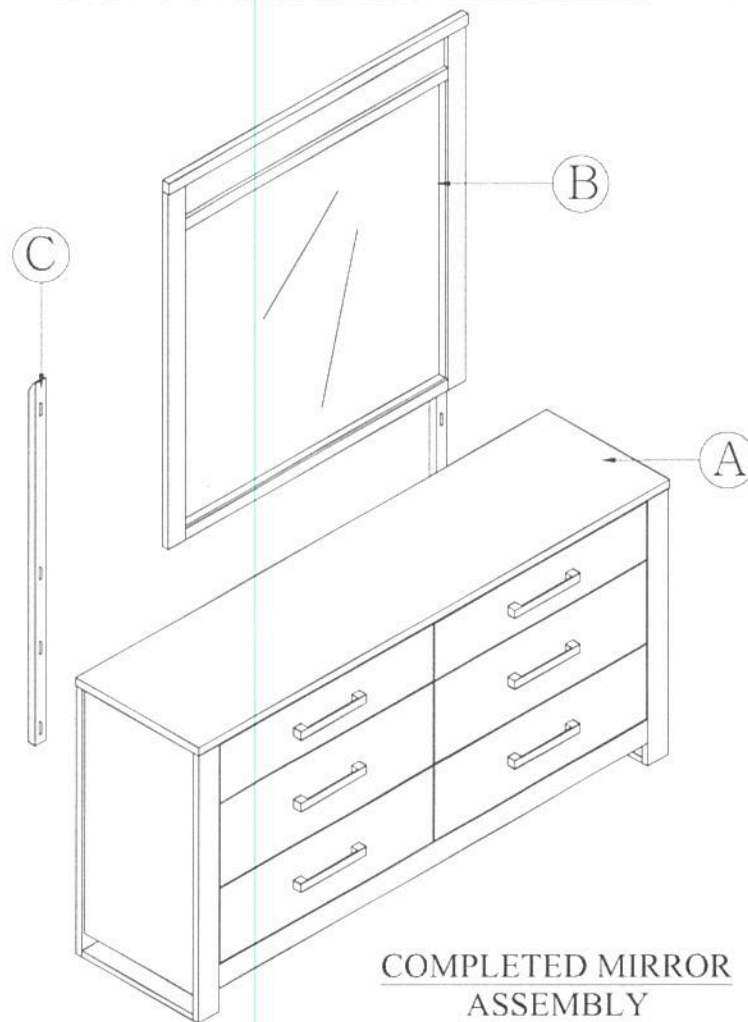

ROOMS NAJA ASSEMBLY INSTRUCTIONS

MODEL : 6821

TO GO ▶ MIRROR
6821- 02 - SKU # 32268218

Thank you for purchasing this quality product. Be sure to check all packing material carefully for small parts. Which may have come loose inside the carton during shipment. Identify and count all parts and compare with the hardware list below :

	No.	Picture	Description	Dimension	Qty
Hardware List	①		JCBC (M6) with washer	6 x P1.0 x 35mm	8 Pcs
	②		Allen Wrench (M4)	4 x 65mm	1 Pc

	No.	Description	Qty
Parts List	A	Dresser	1 Pc
	B	Mirror	1 Pc
	C	Mirror Back Support	2 Pcs

Notes : * Mirror Back Support Pack with mirror

PARTS DETAILS

Assembly step

STEP 1

Assembly mirror and mirror back support to the dresser.

NOTE :