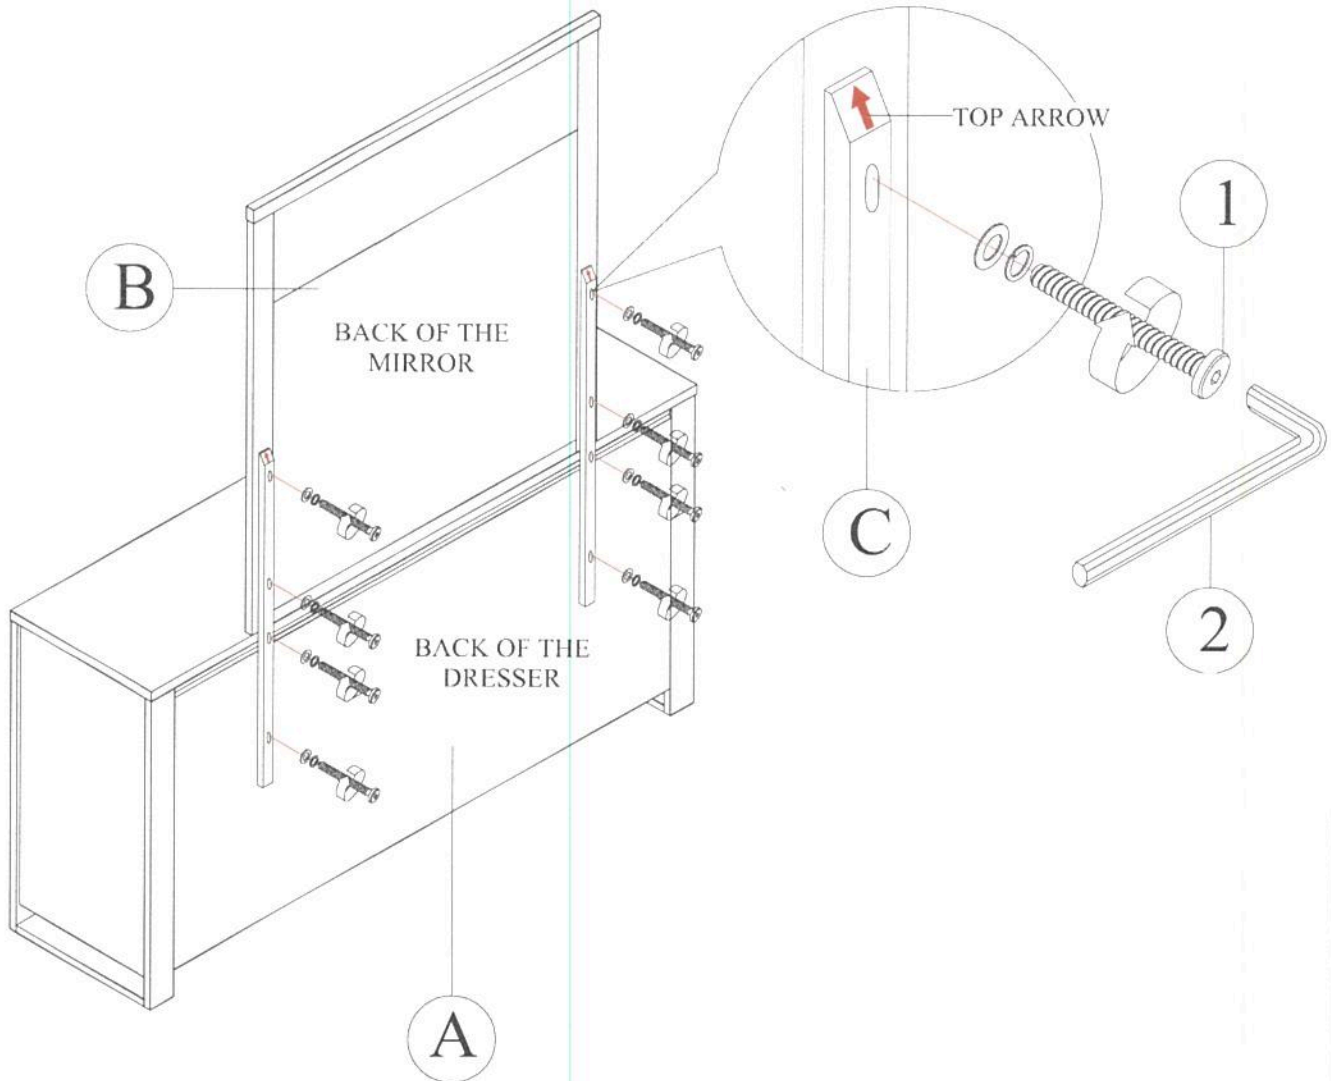

	No.	Picture	Description	Dimension	Qty
Hardware List	①		JCBC (M6) with washer	6 x P1.0 x 35mm	8 Pcs
	②		Allen Wrench (M4)	4 x 65mm	1 Pc

	No.	Description	Qty
Parts List	A	Dresser	1 Pc
	B	Mirror	1 Pc
	C	Mirror Back Support	2 Pcs

Notes : * Mirror Back Support Pack with mirror

PARTS DETAILS

Assembly step

STEP 1

Assembly mirror and mirror back support to the dresser.

NOTE :