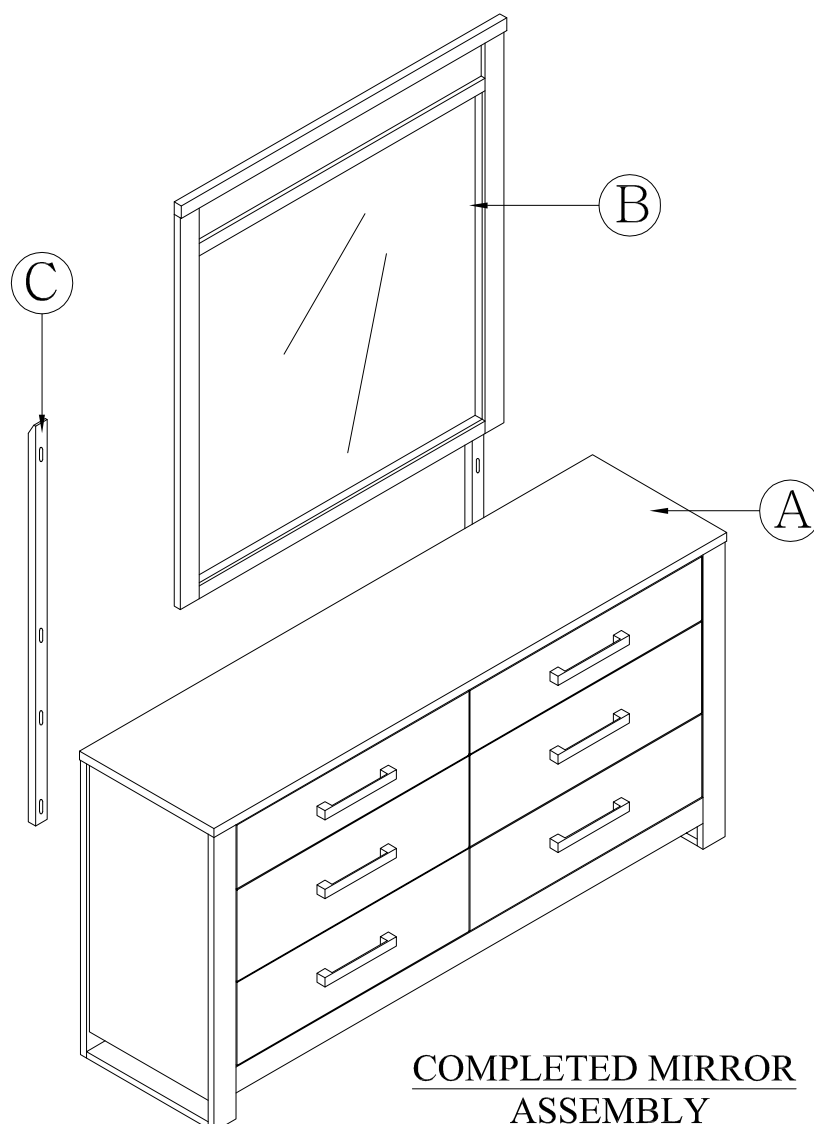

**ROOMS
TO GO**

NAJA ASSEMBLY INSTRUCTIONS

MODEL : 6821 / 6823

MIRROR

6821 / 6823- 02 - SKU # 32268218 / 32268232

Thank you for purchasing this quality product. Be sure to check all packing material carefully for small parts. Which may have come loose inside the carton during shipment. Identify and count all parts and compare with the hardware list below :

	No.	Picture	Description	Dimension	Qty
Hardware List	①		JCBC (M6) with washer	6 x P1.0 x 35mm	8 Pcs
	②		Allen Wrench (M4)	4 x 65mm	1 Pc
Parts List	No.	Description			Qty
	A	Dresser			1 Pc
	B	Mirror			1 Pc
	C	Mirror Back Support			2 Pcs

Notes :

* Mirror Back Support Pack with mirror

PARTS DETAILS

Assembly step

STEP 1

Assembly mirror and mirror back support to the dresser.

NOTE :