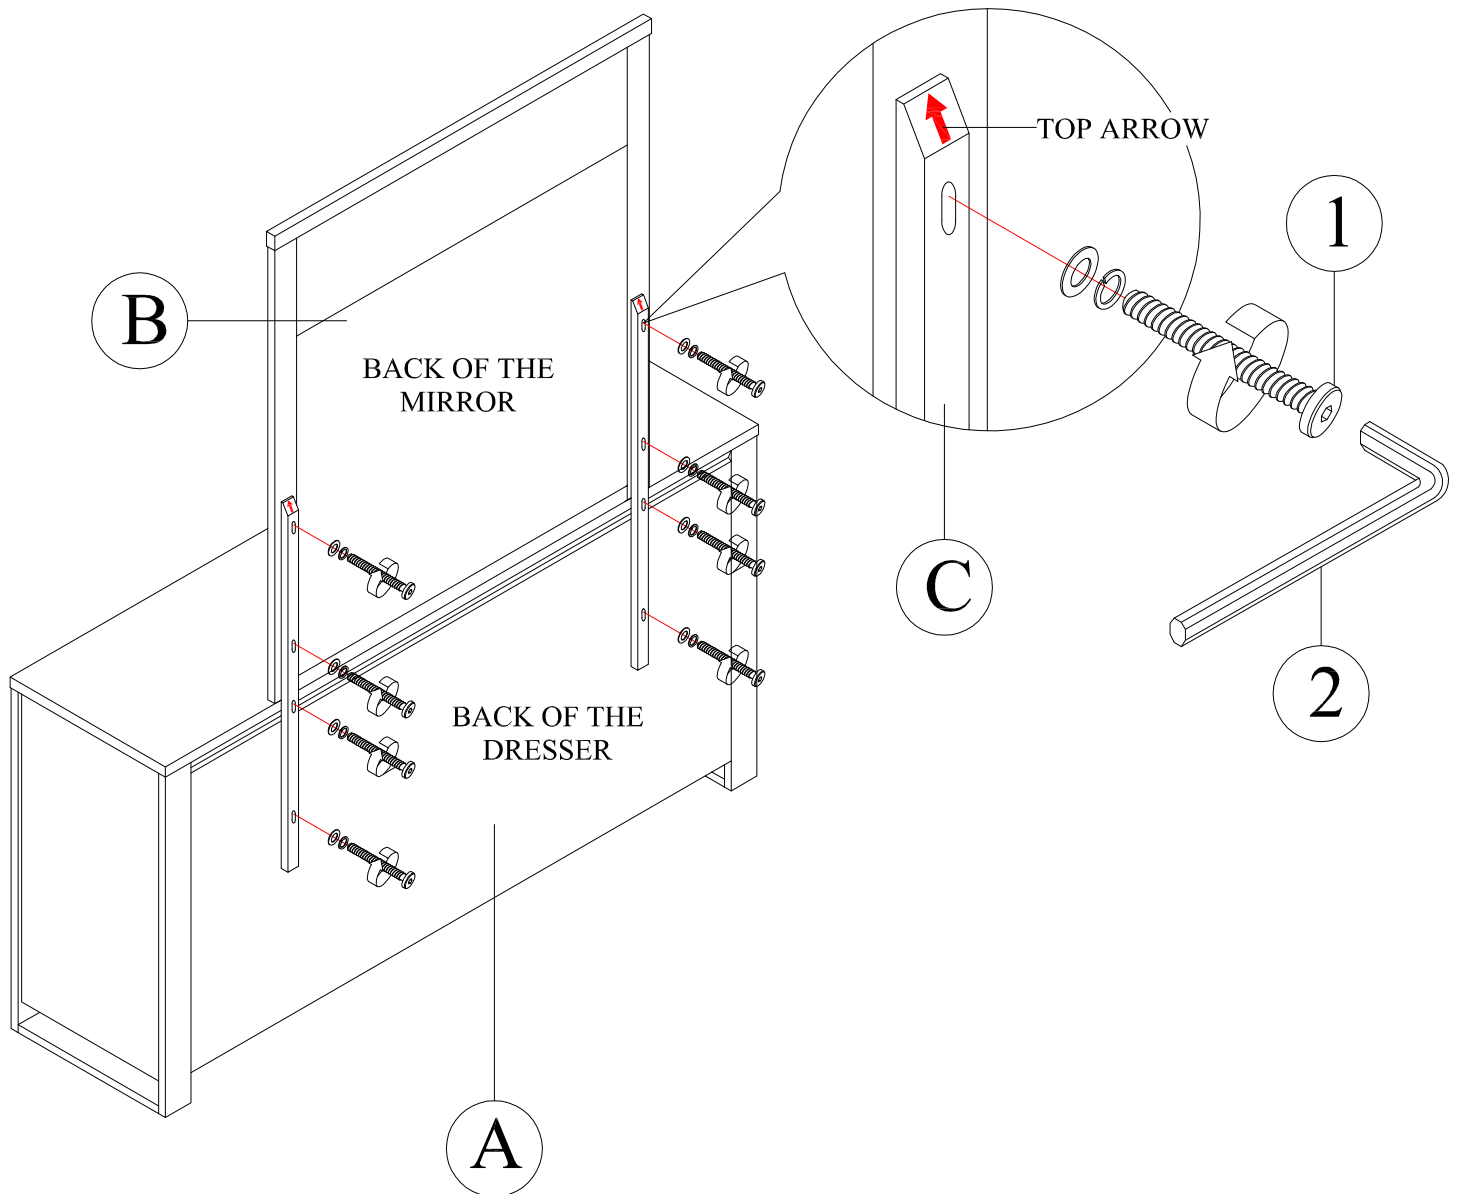

	No.	Picture	Description	Dimension	Qty
Hardware List	①		JCBC (M6) with washer	6 x P1.0 x 35mm	8 Pcs
	②		Allen Wrench (M4)	4 x 65mm	1 Pc
Parts List	No.	Description			Qty
	A	Dresser			1 Pc
	B	Mirror			1 Pc
	C	Mirror Back Support			2 Pcs

Notes :

* Mirror Back Support Pack with mirror

PARTS DETAILS

Assembly step

STEP 1

Assembly mirror and mirror back support to the dresser.

NOTE :