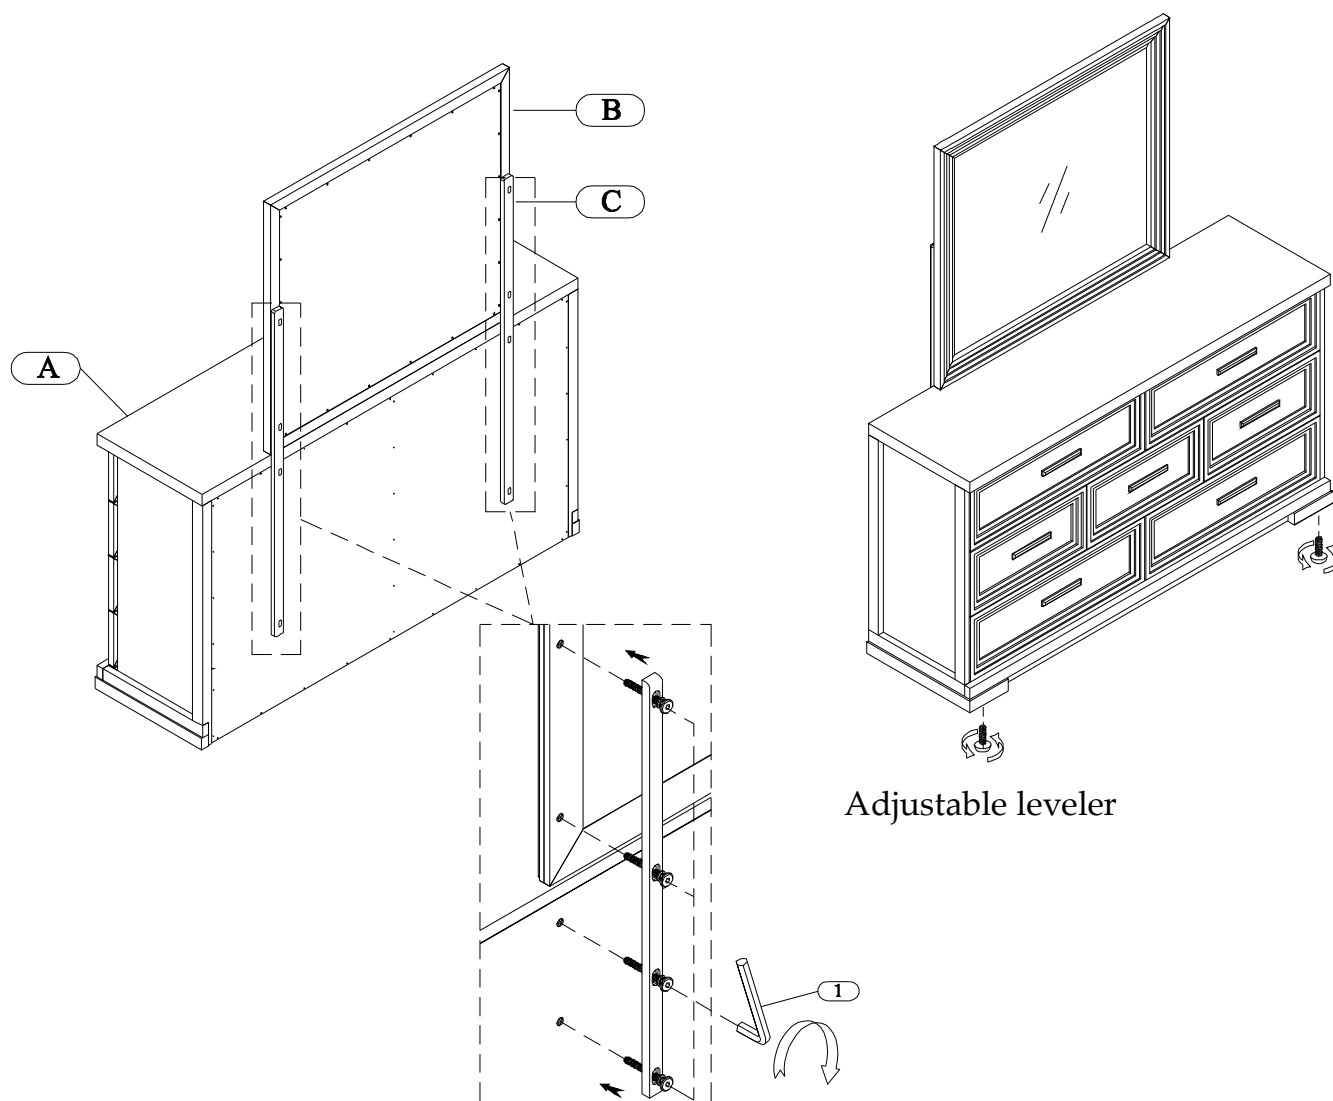

ASSEMBLY INSTRUCTION

RVID 6891-1 Dresser

SKU: 32168913

6891-2 Mirror

SKU: 32268915

THANK YOU FOR PURCHASING THIS QUALITY PRODUCT. BE SURE TO CHECK ALL PACKING MATERIALS CAREFULLY FOR SMALL HARDWARE WHICH MAY HAVE COME LOOSE INSIDE THE CARTON DURING SHIPMENT. IDENTIFY AND COUNT ALL HARDWARE AND COMPARE WITH THE HARDWARE LIST BELOW.

PARTS LIST :

No.	Description	Sketch	Q' TY
A	DRESSER		1
B	MIRROR		1
C	Mirror Bar with Bolts		2

HARDWARE PACKED IN MIRROR :

No.	Sketch	Description	Q' TY
1		4mm Allen Key	1pc

Adjustable leveler

Hardware Pack Location:

Inside Box: 6891 Mirror, SKU: 332268915