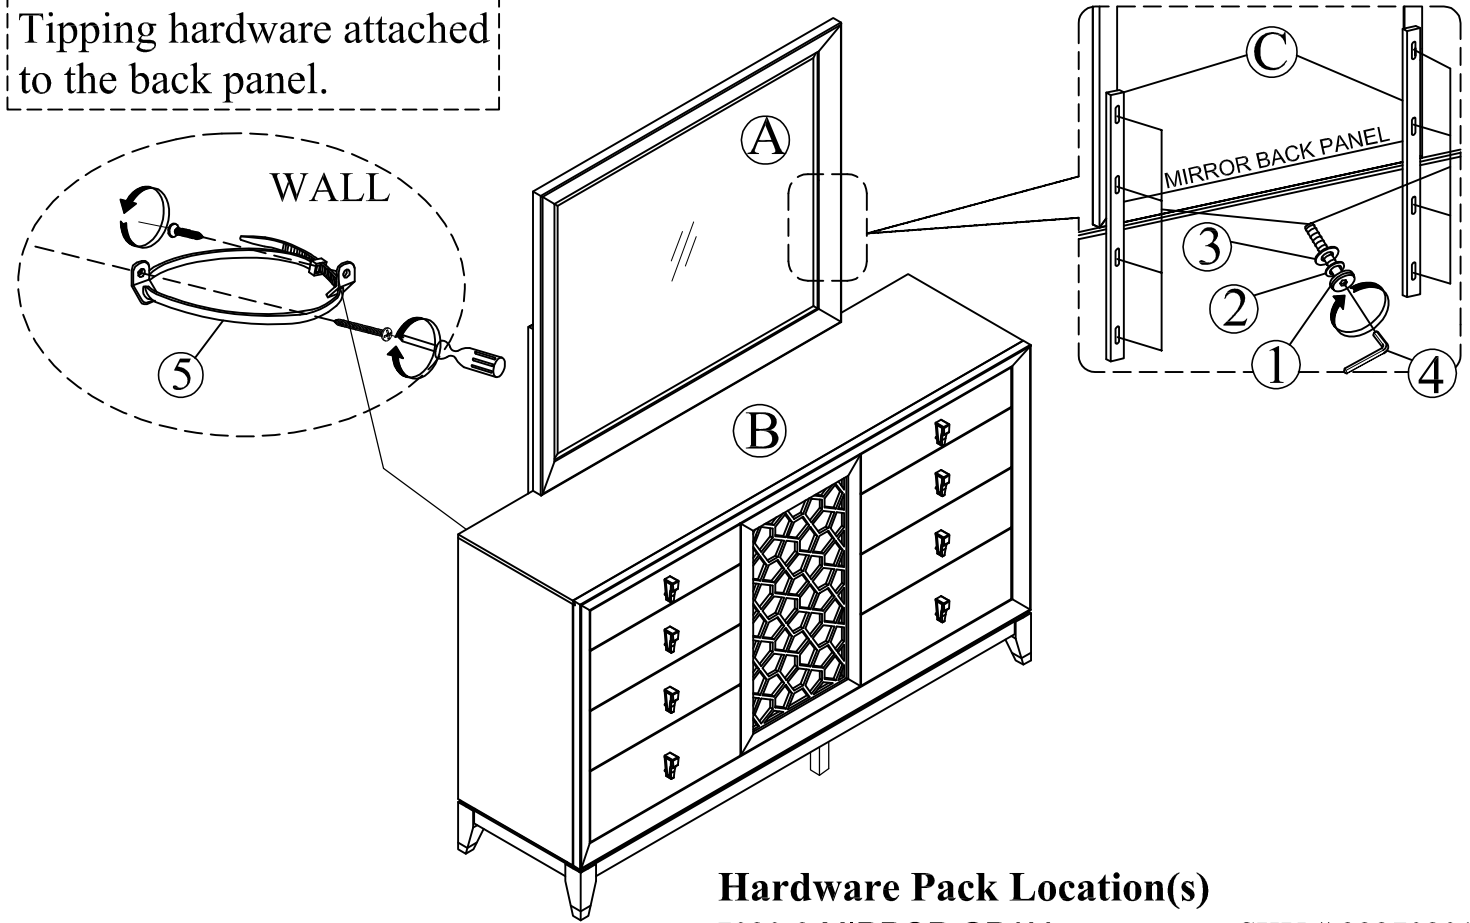

Assembly Instructions

NAJA 7020-2 MIRROR GRAY
NAJA 7020-1 DRESSER GRAY

SKU # 32270201
SKU # 32170209

Thank you for purchasing this quality product. Be sure to check all packing material carefully for small parts, which may have come loose inside the carton during shipment. Identify and count all parts and compare with the **HARDWARE LIST** below.

HARDWARE LIST	NO.	Description	Quantity
	1	Allen Bolt-Ø5/16 x18 x35mm 	8 pcs
	2	Flat washer-Ø5/16xØ22mmx1.5mm 	8 pcs
	3	Lock washer-Ø5/16xØ13mmx1.5mm 	8 pcs
	4	Allen Key - 4mm 	1 pc
	5	Anti tipping kits 	1 Set

TOOLS REQUIRED (NOT PROVIDED)	
Description	Sketch
Phillips screwdriver	

PARTS LIST	NO.	Description	Quantity
	A	Mirror	1 pc
	B	Dresser (Sold Separately)	1 pc
	C	Mirror support rails	2 pcs

Remark:
Tipping hardware attached to the back panel.