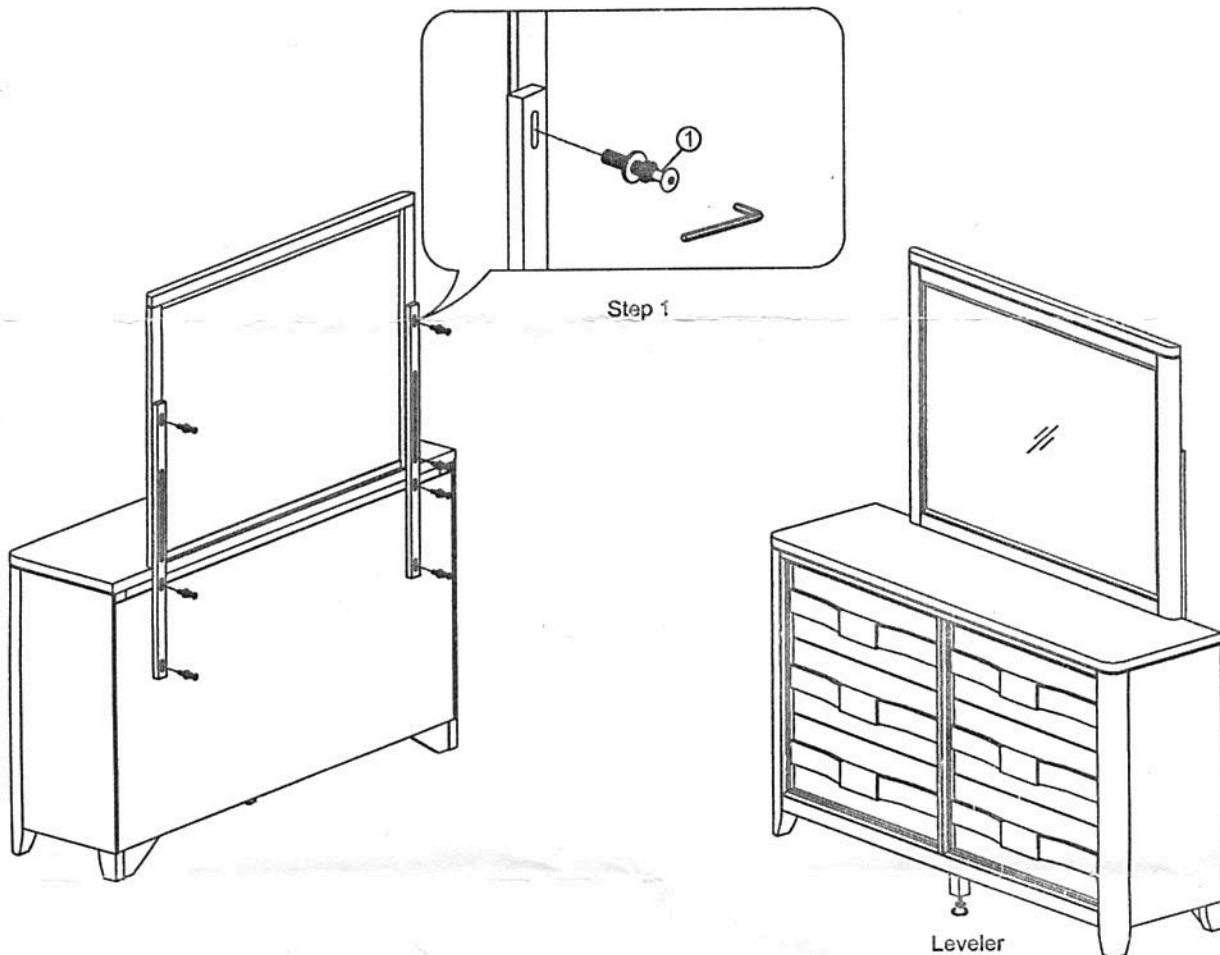

Assembly Instruction

STOF 7205-1 Drawer Dresser
STOF 7205-2 Mirror

SKU#: 32172051
32272053

MADE IN VIETNAM

Thank you for purchasing this quality product. Be sure to check all packing material carefully for small parts which may have come loose inside the carton during shipment. Separate, identify and count all parts and compare with the parts list below.

** Assemble the product on a flat, soft surface such as a carpet or cloth to prevent scratching the finish.
Read all instruction and study the drawings carefully before starting the assembly process.

Hardware list Box in Mirror

Step	Code	Hardware	Q'ty
1		Bolt 1/4**40*Ø17mm	8
		Lock washer 8mm	8
		Flat washer 8*19*2mm	8
		Allen key 4*30*80mm	1

Component list

Code	Description	Q'ty
1	Mirror	1
2	Back Rail (Packed inside Mirror)	2
3	Dresser (Packed seperately)	1