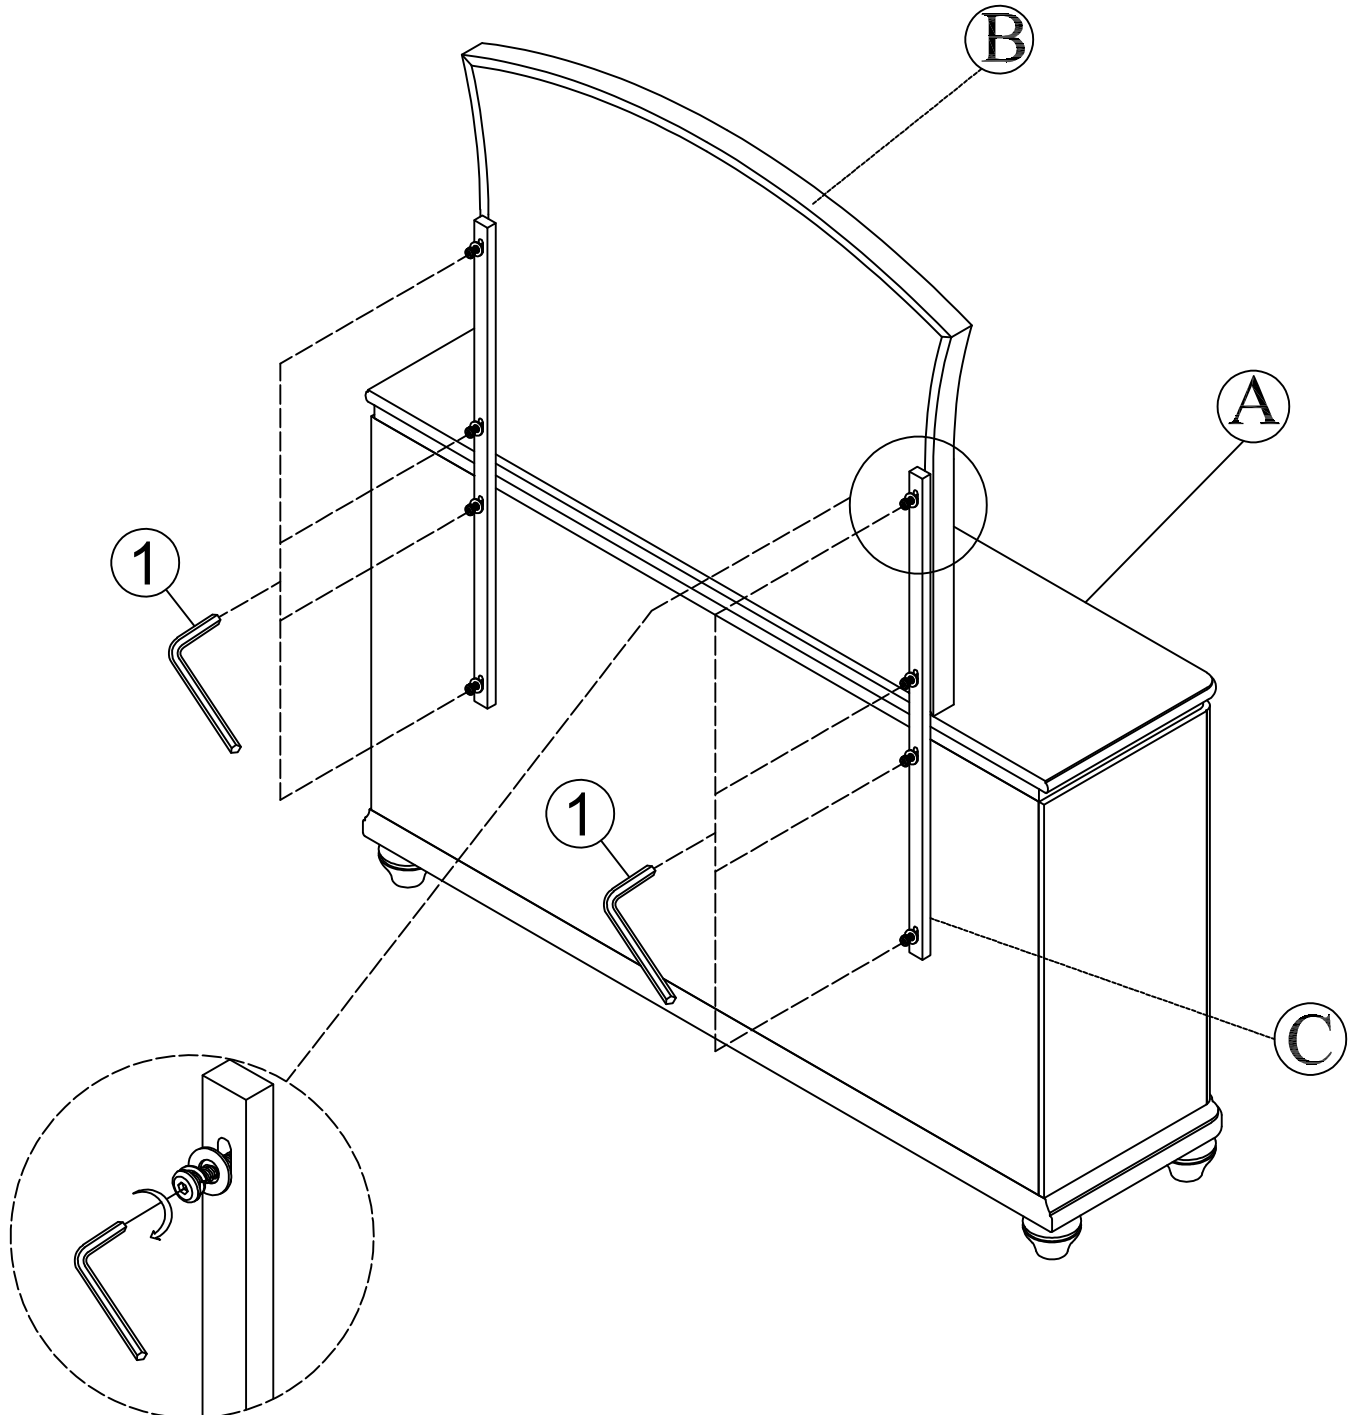

ASSEMBLY INSTRUCTION

JSFC

7261-1N / 7262 - 1 DRESSER
7261-2A / 7262 - 2A MIRROR

SKU 33172610 / 32172621
32272611 / 32272623

ASSEMBLY STEP

STEP 1 Assemble Mirror to the Dresser.

Bolts pre-installed on Wooden Support

This product is manufactured by **JSFC** for **ROOMS TO GO**