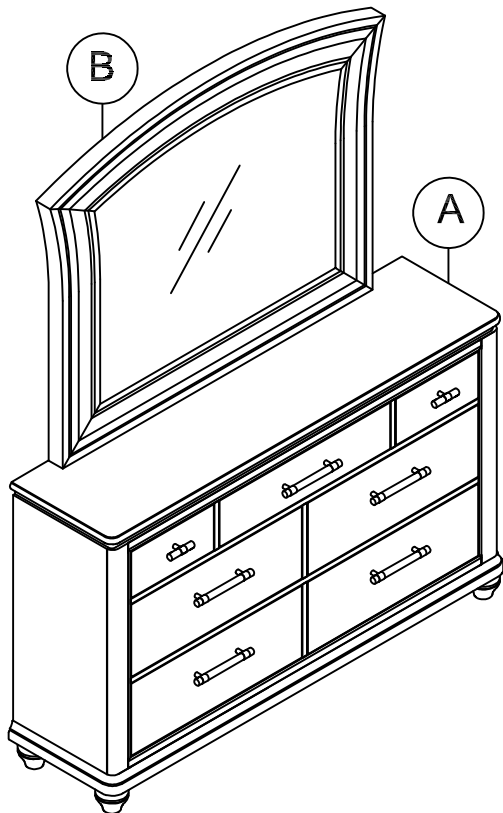

ASSEMBLY INSTRUCTION

JSFC

7261-1N / 7262 - 1 DRESSER
7261-2A / 7262 - 2A MIRROR

SKU 33172610 / 32172621
32272611 / 32272623

Thank you for purchasing this quality product. Be sure to check all packing materials carefully for small parts which may have come loose inside the carton during shipment. Identify and count all parts and compare with the parts list below.

	NO.	Picture	Description	Dimension	Q'TY
HARDWARE LIST	1		Allen Key	60*22*4mm	1 pc

	NO.	Description	sketch	Q'TY
COMPONENT LIST	A	Dresser		1 pc
	B	Mirror		1 pc
	C	Wooden Support		2 pcs

Hardware pack locations

7261 / 7262-2A MIRROR, SKU #32272611 / #32272623

PARTS DETAILS

This product is manufactured by **JSFC** for **ROOMS TO GO**

ASSEMBLY INSTRUCTION

JSFC

7261-1N / 7262 - 1 DRESSER
7261-2A / 7262 - 2A MIRROR

SKU 33172610 / 32172621
32272611 / 32272623