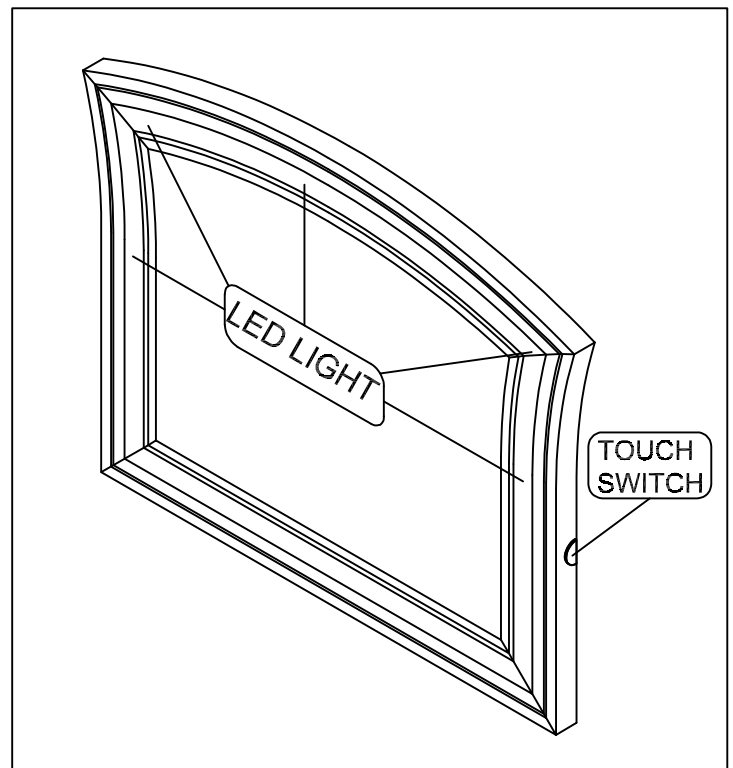

ASSEMBLY INSTRUCTION

JSFC

7261-1N / 7262 - 1 DRESSER
7261-2A / 7262 - 2A MIRROR

SKU 33172610 / 32172621
32272611 / 32272623

Thank you for purchasing this quality product. Be sure to check all packing materials carefully for small parts which may have come loose inside the carton during shipment. Identify and count all parts and compare with the parts list below.

	NO.	Picture	Description	Dimension	Q'TY
HARDWARE LIST	1		Allen Key	60*22*4mm	1 pc

	NO.	Description	sketch	Q'TY
COMPONENT LIST	A	Dresser		1 pc
	B	Mirror		1 pc
	C	Wooden Support		2 pcs

Hardware pack locations