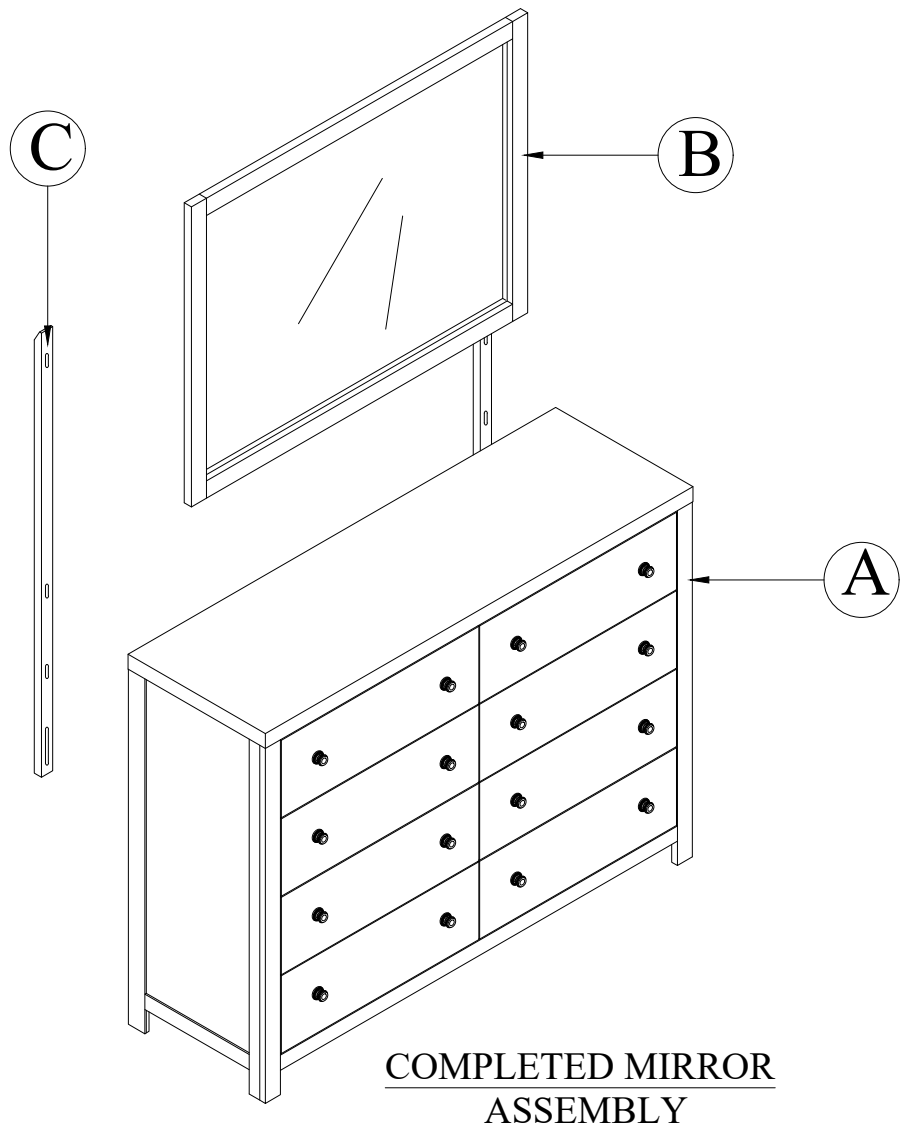

LWYE ASSEMBLY INSTRUCTIONS

MIRROR

MODEL : 7450 / 7452 / 7454

7420 / 7452 / 7454 - 121 / SKU # 32274502 / 32274526 / 32274540

Thank you for purchasing this quality product. Be sure to check all packing material carefully for small parts. Which may have come loose inside the carton during shipment. Identify and count all parts and compare with the hardware list below :

	No.	Picture	Description	Dimension	Qty
Hardware List	①		JCBC (M6) with washer	6 x P1.0 x 35mm	8 Pcs
	②		Allen Wrench (M4)	4 x 65mm	1 Pc

	No.	Description	Qty
Parts List	A	Dresser	1 Pc
	B	Mirror	1 Pc
	C	Mirror Back Support	2 Pcs

Notes :
* Mirror Back Support Pack with Mirror

Assembly step

STEP 1

Assembly mirror and mirror back support to the dresser.

NOTE :