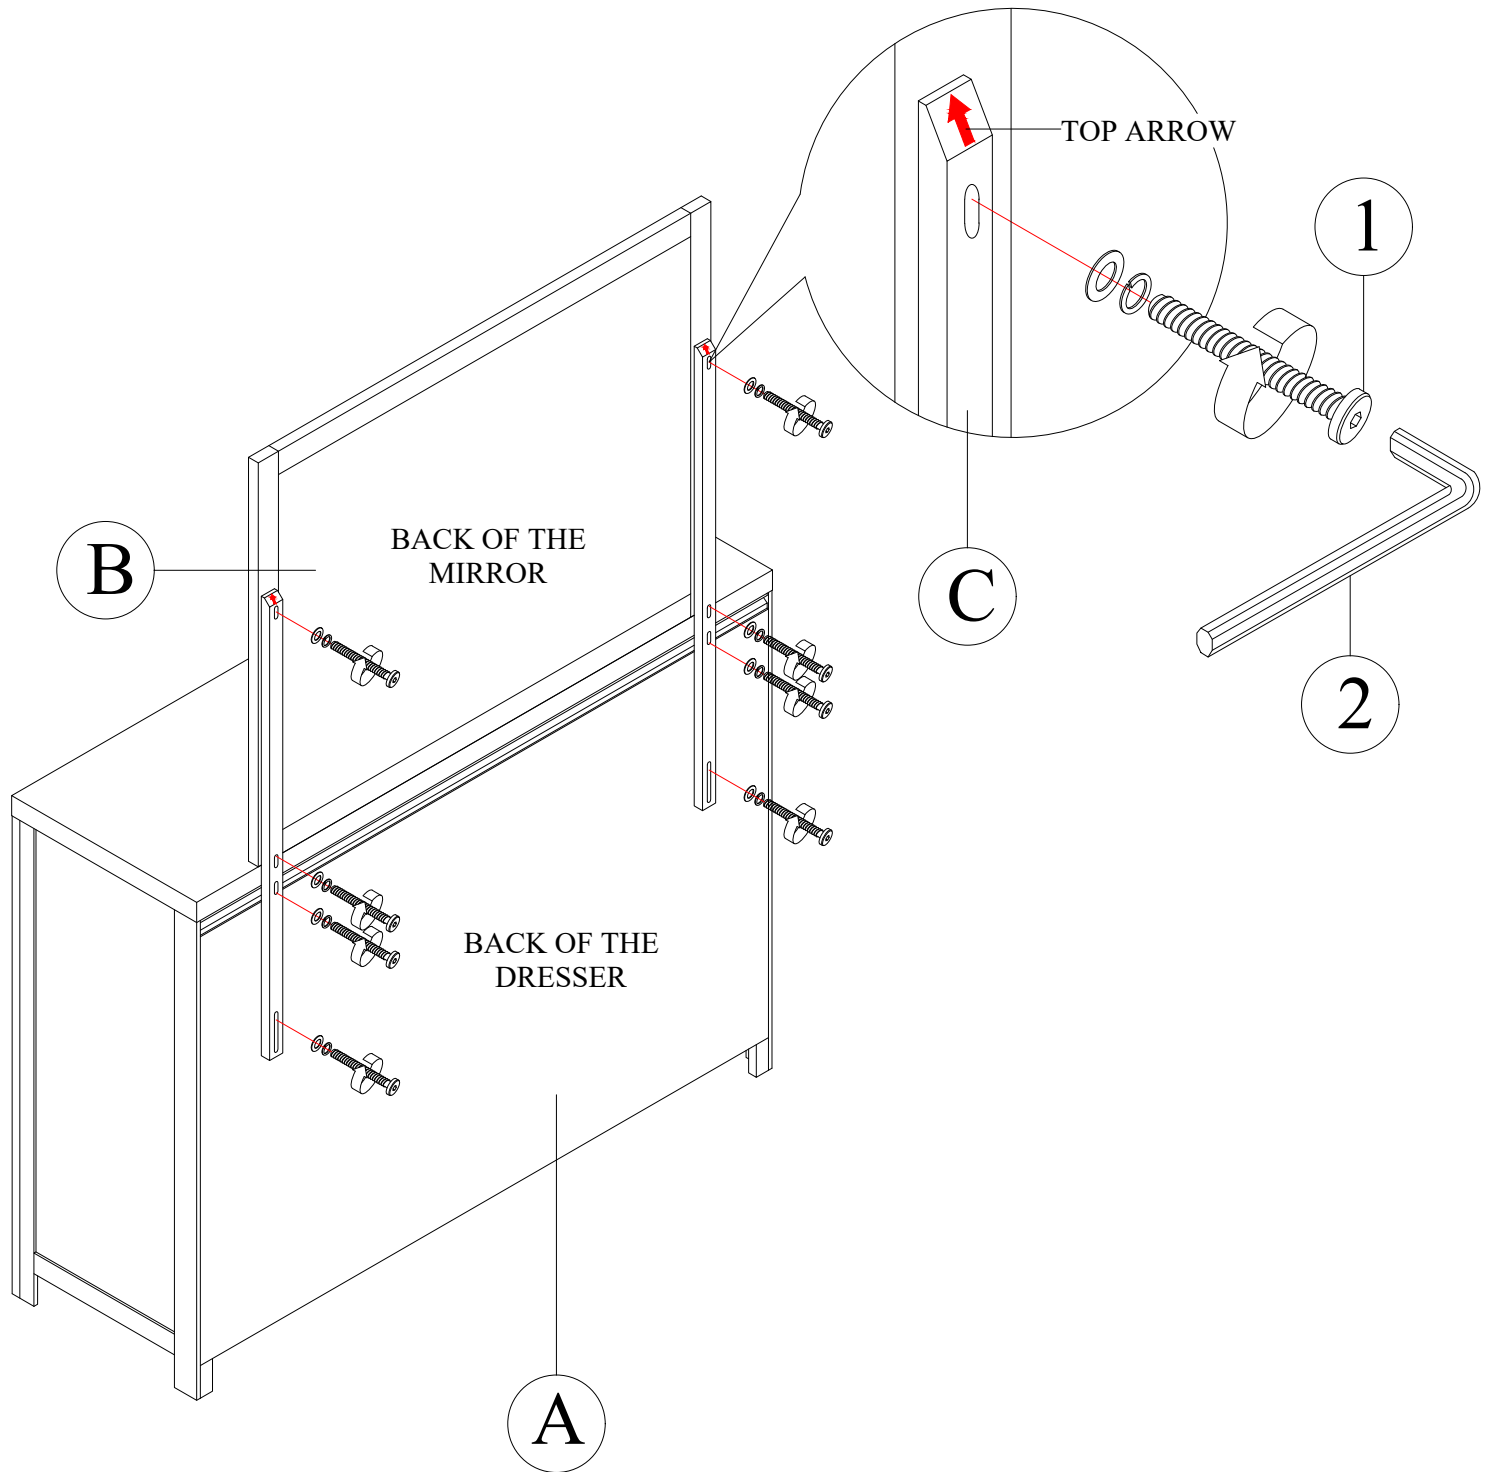

LWYE ASSEMBLY INSTRUCTIONS

MIRROR

MODEL : 7450 / 7452 / 7454

7420 / 7452 / 7454 - 121 / SKU # 32274502 / 32274526 / 32274540

Thank you for purchasing this quality product. Be sure to check all packing material carefully for small parts. Which may have come loose inside the carton during shipment. Identify and count all parts and compare with the hardware list below :

	No.	Picture	Description	Dimension	Qty
Hardware List	①		JCBC (M6) with washer	6 x P1.0 x 35mm	8 Pcs
	②		Allen Wrench (M4)	4 x 65mm	1 Pc

	No.	Description	Qty
Parts List	A	Dresser	1 Pc
	B	Mirror	1 Pc
	C	Mirror Back Support	2 Pcs

Notes :
* Mirror Back Support Pack with Mirror

Assembly step

STEP 1

Assembly mirror and mirror back support to the dresser.

NOTE :