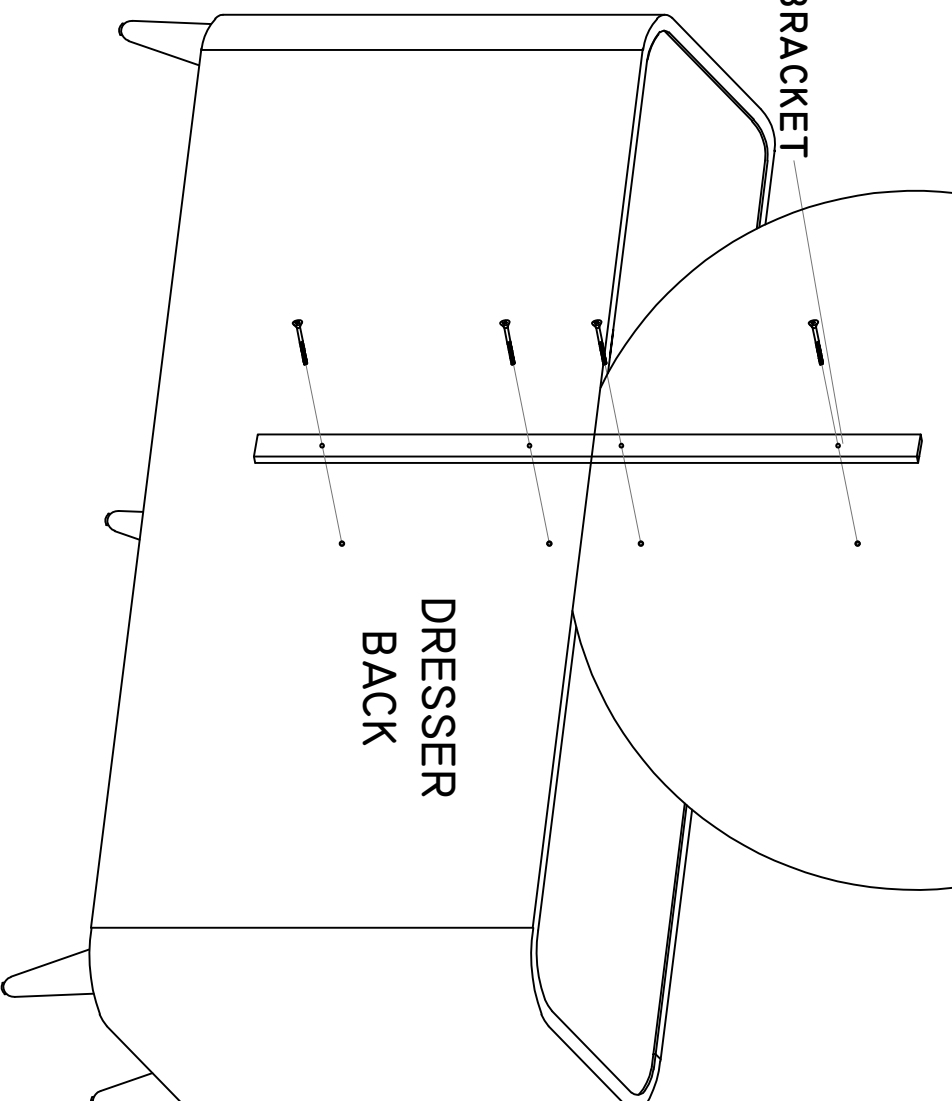

SCREW 4 PC

30 mm
1,18 in
6 MA
SCREWDRIVER
or
NOT INCLUDED

MIRROR BACK

DRESSER 32186353

MIRROR 32286355

WOODEN BRACKET

ISIG
8635

WALNUT JENNER

INSTRUCTIONS HOW TO INSTALL THE MIRROR ON THE DRESSER