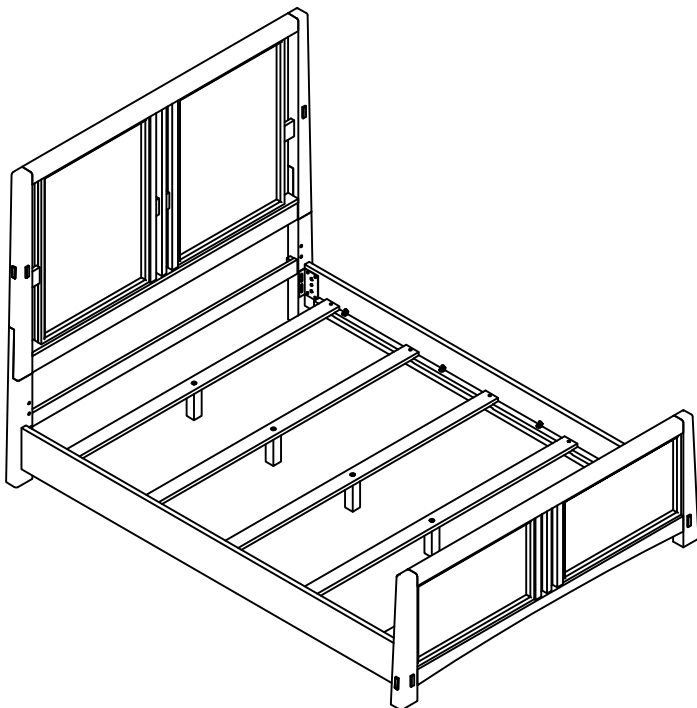

HOUS 2769-21H  
2769-21F  
2769-21R

QN PANEL HDBD  
QN PANEL FTBD  
QN / KG RAILS

SKU NO.: 32327694  
SKU NO.: 32727692  
SKU NO.: 32927696

Thank you for purchasing this quality product. Be sure to check all packing material carefully for small parts, which may have come loose inside the carton during shipment. Identify and count all parts and compare with the part list below.

Step	Code	Hardware	Q'TY
	A	 Allen Key 4mm x 74mm x 29mm	1Pc
1&2	B	 Bolt 1/4" x 45mm x 12mm	8Pcs
		Spring Washer 1/4" x 11mm x 2mm	8Pcs
		Flat Washer 1/4" x 18mm x 2mm	8Pcs
		Captured Hardware 1/4" x 19mm x 10mm	8Pcs
5	C	 Screw Ø8mm x 30mm	10Pcs

**TOOLS REQUIRED ( NOT PROVIDED )**

PHILLIPS SCREWDRIVER

Step	Code	Parts List	Q'TY
2	1	Headboard 	1Pc
1&2	2	Headboard post right 	1Pc
1&2	3	Headboard post left 	1Pc
1	4	Stretcher 	1Pc
3	5	Footboard 	1Pc
3	6	Side rails 	2Pcs
4	7	Long support leg 	5Pcs
4	8	Short support leg 	5Pcs
5	9	Slat 	5Pcs