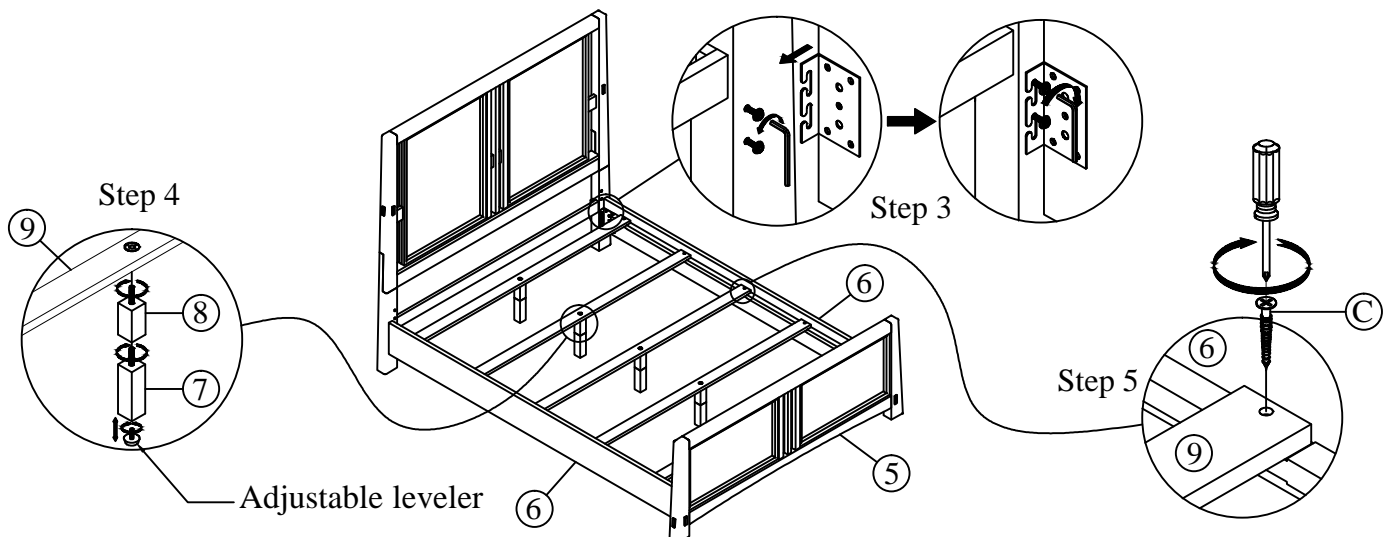

The reversible siderails can be set up 2 options for mattress position.

**OPTION 1:** The cleats support slat are at low position so that the mattress is at low position. You will need just the long supports leg for this option.

**Step 3:** Loose the hanger bolts first to made room for the hooks to engage. After the hooks are securely hang in place, tighten the hanger bolts.

**Step 4:** Attach long support leg (7) to slat (9) by turning clockwise.

**Step 5:** Please use a screwdriver (not provided in package) to attach slat (9) to side rails (6) by using screw (C).

**OPTION 2:** The cleats support slat are high position so that the mattress is high position. You will need both long & short supports leg for this option. The long & short supports leg are connected together before connect to the bed slats.