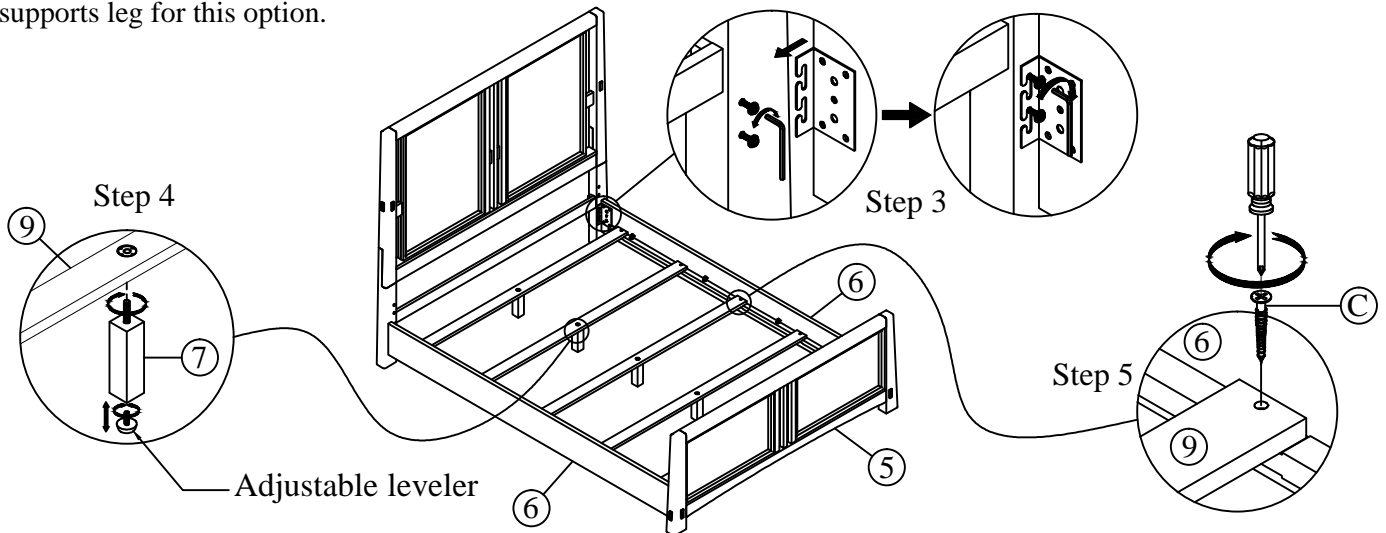

Remark: The bolts (B) were pre-installed on headboard post left, headboard post right and stretcher.

Step 1: Attach stretcher (4) to the headboard post left (3) and headboard post right (2) by using allen key (A) tighten the bolts.

Step 2: Attach headboard post left (3) and headboard post right (2) to the headboard (1) by using allen key (A) tighten the bolts.

**CLEANING INSTRUCTION:** Clear with a soft cloth and warm water with a diluted mild detergent. Follow with a soft cloth and clear water rinse . Then dry thoroughly with a soft cloth.

The reversible siderails can be set up 2 options for mattress position.

**OPTION 1:** The cleats support slat are at low position so that the mattress is at low position. You will need just the long supports leg for this option.

**Step 3:** Loose the hanger bolts first to made room for the hooks to engage. After the hooks are securely hang in place, tighten the hanger bolts.

**Step 4:** Attach long support leg (7) to slat (9) by turning clockwise.