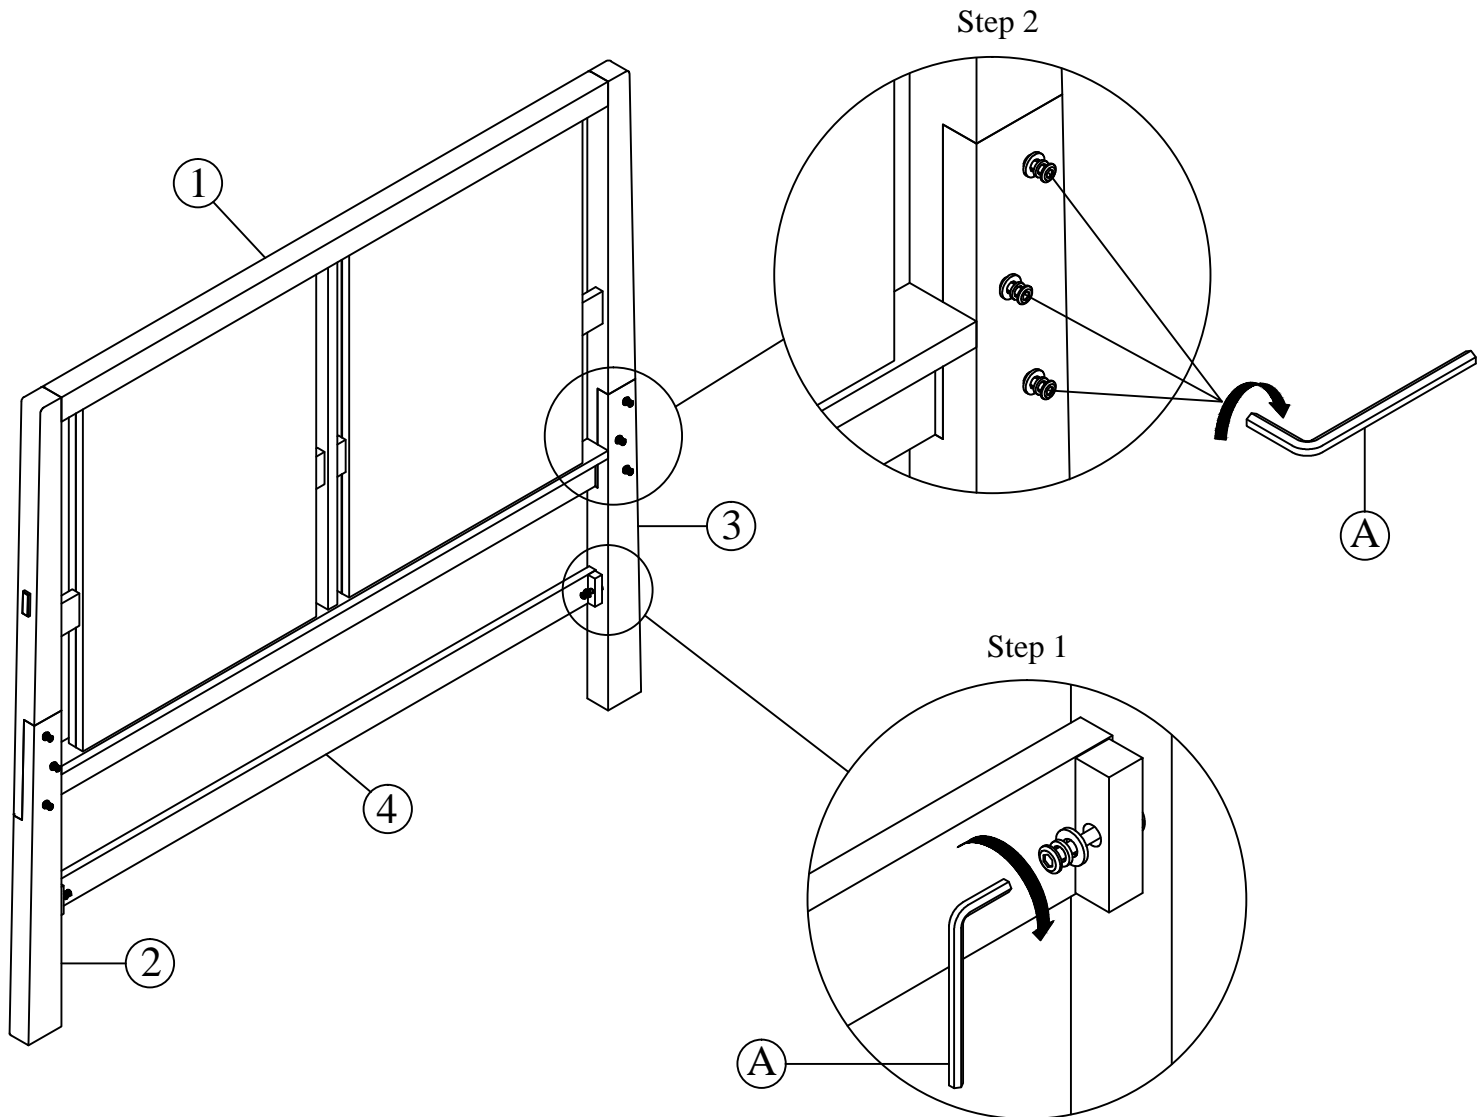

**TOOLS REQUIRED ( NOT PROVIDED )**

PHILLIPS SCREWDRIVER

Step	Code	Parts List	Q'TY
2	1	Headboard 	1Pc
1&2	2	Headboard post right 	1Pc
1&2	3	Headboard post left 	1Pc
1	4	Stretcher 	1Pc
3	5	Footboard 	1Pc
3	6	Side rails 	2Pcs
4	7	Long support leg 	5Pcs
4	8	Short support leg 	5Pcs
5	9	Slat 	5Pcs

OPTION 1: Low Mattress Position

OPTION 2: High Mattress Position

Hardware Pack Location:

QN PANEL HDBD, SKU NO.: 32327694

QN PANEL FTBD, SKU NO.: 32727692

HOUS 2769-21H  
2769-21F  
2769-21R

QN PANEL HDBD  
QN PANEL FTBD  
QN / KG RAILS

Remark: The bolts (B) were pre-installed on headboard post left, headboard post right and stretcher.

Step 1: Attach stretcher (4) to the headboard post left (3) and headboard post right (2) by using allen key (A) tighten the bolts.