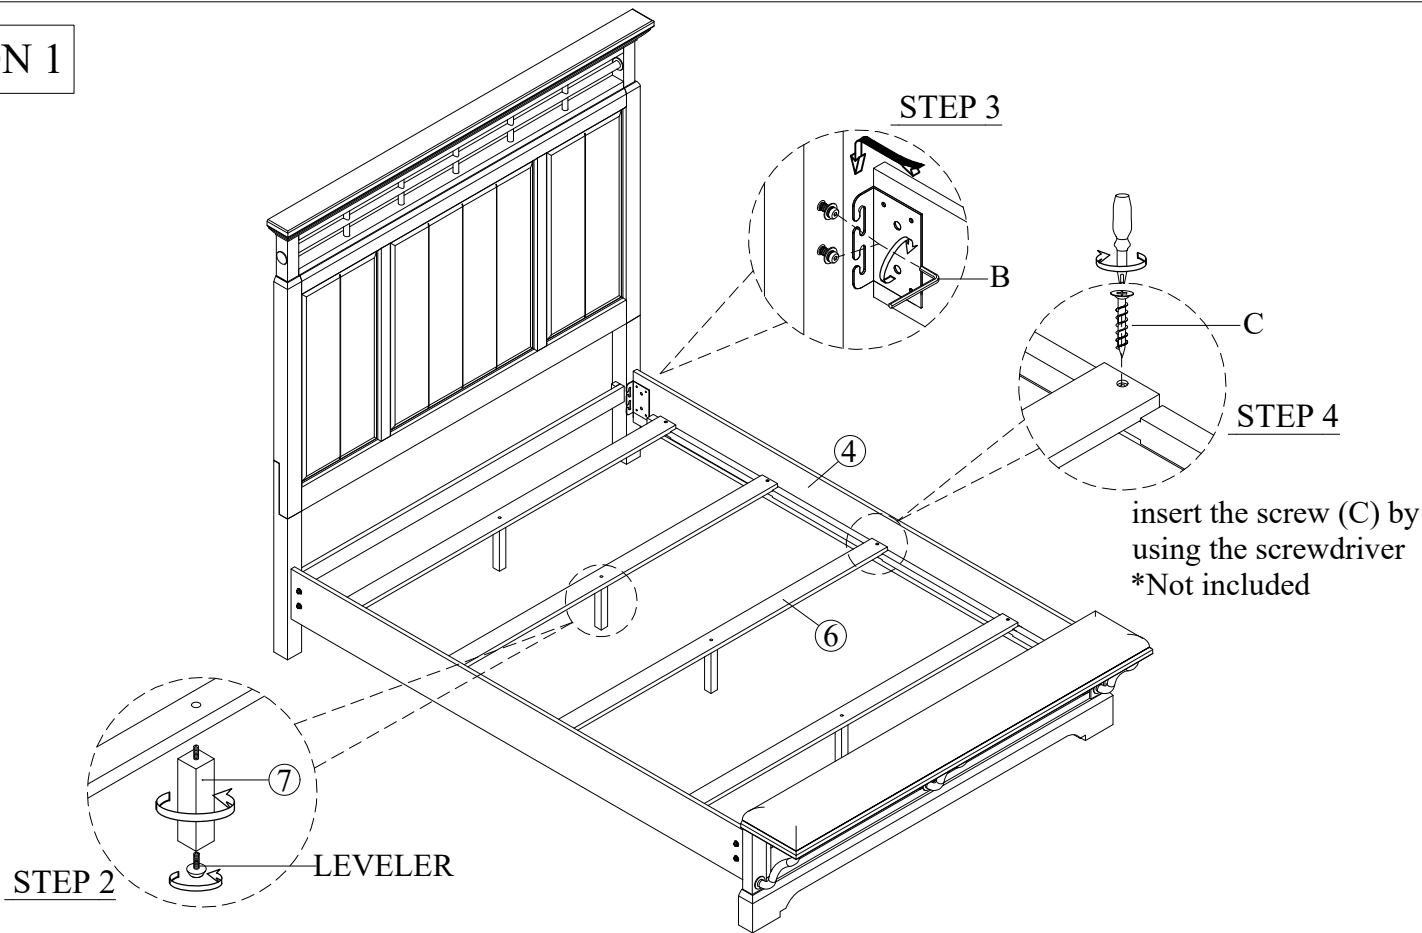

Manufactured for Rooms To Go.

Assembly Instructions for

BFGP	3920-108HQ	QUEEN PANEL HEADBOARD	SKU# 32339207
BFGP	3920-108BFQ	QUEEN BENCH FOOTBOARD / SLATS	SKU# 32739205
BFGP	3920-108RL	QUEEN/ KING PANEL BED SIDE RAILS	SKU# 32939209
BFGP	3921-108HQ	QUEEN PANEL HEADBOARD-WHT	SKU# 32339219
BFGP	3921-108BFQ	QUEEN BENCH FOOTBOARD / SLATS-WHT	SKU# 32739217
BFGP	3921-108RL	QUEEN/ KING PANEL BED SIDE RAILS-WHT	SKU# 32939211

OPTION 1

OPTION 2