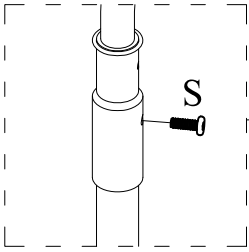

Assembly Instructions

WRLW 4162-21/4162-40

CANOPY UPHOLSTERED QUEEN BED/
CANOPY UPHOLSTERED KING BED

SKU#32341620/33441622

STEP:7

ATTENTION: DO NOT allow to stand on the panels for assembly, this will avoid causing damages the product or injury to person.

NOTE: strongly recommended to stand on an auxiliary platform above 20 inch, this will make assembly easier and avoid scratches.

NOTE: strongly recommended to stand on an auxiliary platform above 20 inch, this will make assembly easier and avoid scratches.

STEP:8

DO NOT USE SUBSTITUTE PARTS. PLEASE CONTACT YOUR RETAIL STORE OR WWW.ROOMSTOGO.COM WITH SERVICE OR PARTS REPLACEMENT REQUEST