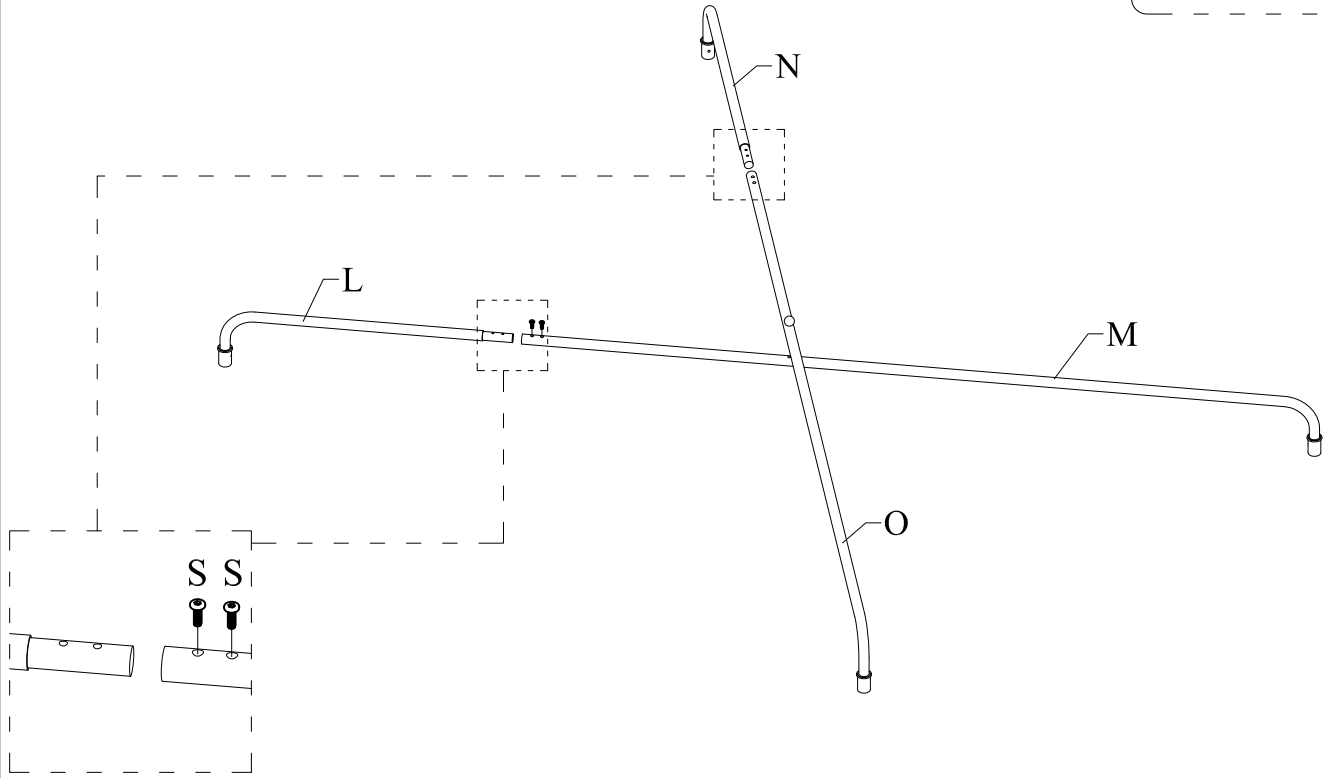

Assembly Instructions

WRLW 4162-21/4162-40

CANOPY UPHOLSTERED QUEEN BED/
CANOPY UPHOLSTERED KING BED

SKU#32341620/33441622

STEP:5

STEP:6

DO NOT USE SUBSTITUTE PARTS. PLEASE CONTACT YOUR RETAIL STORE OR WWW.ROOMSTOGO.COM WITH SERVICE OR PARTS REPLACEMENT REQUEST