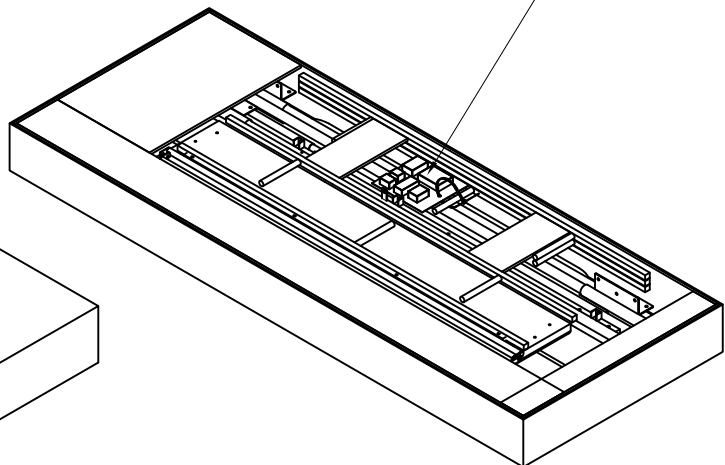

DO NOT USE SUBSTITUTE PARTS. PLEASE CONTACT YOUR RETAIL STORE OR WWW.ROOMSTOGO.COM WITH SERVICE OR PARTS REPLACEMENT REQUEST