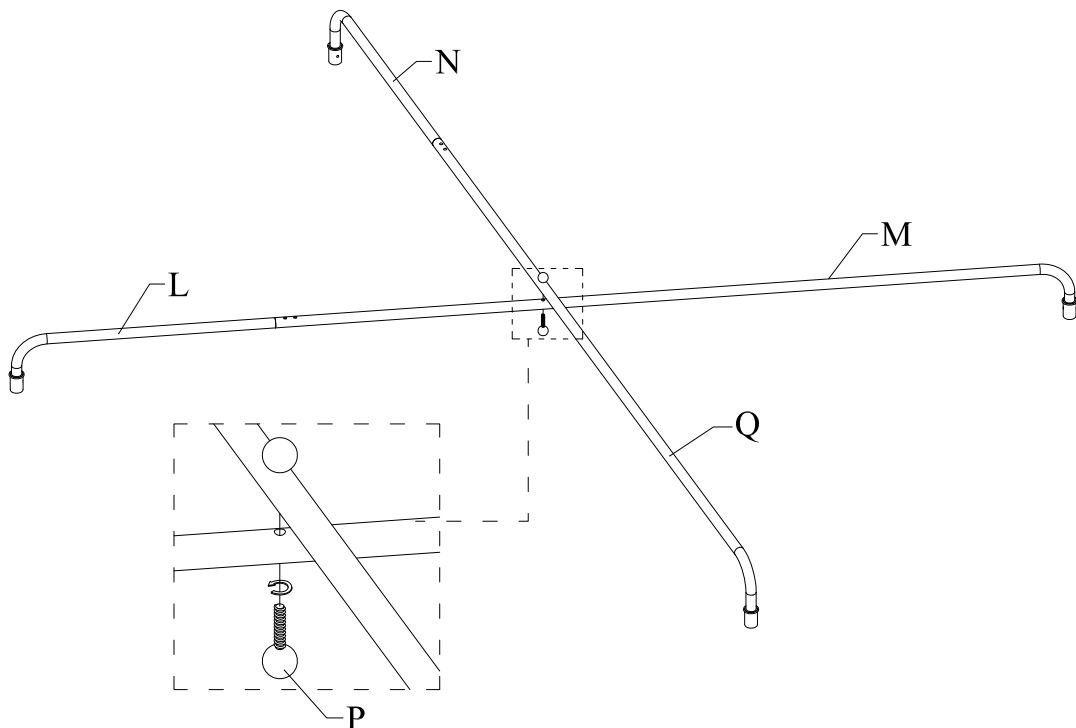

DO NOT USE SUBSTITUTE PARTS. PLEASE CONTACT YOUR RETAIL STORE OR WWW.ROOMSTOGO.COM WITH SERVICE OR PARTS REPLACEMENT REQUEST