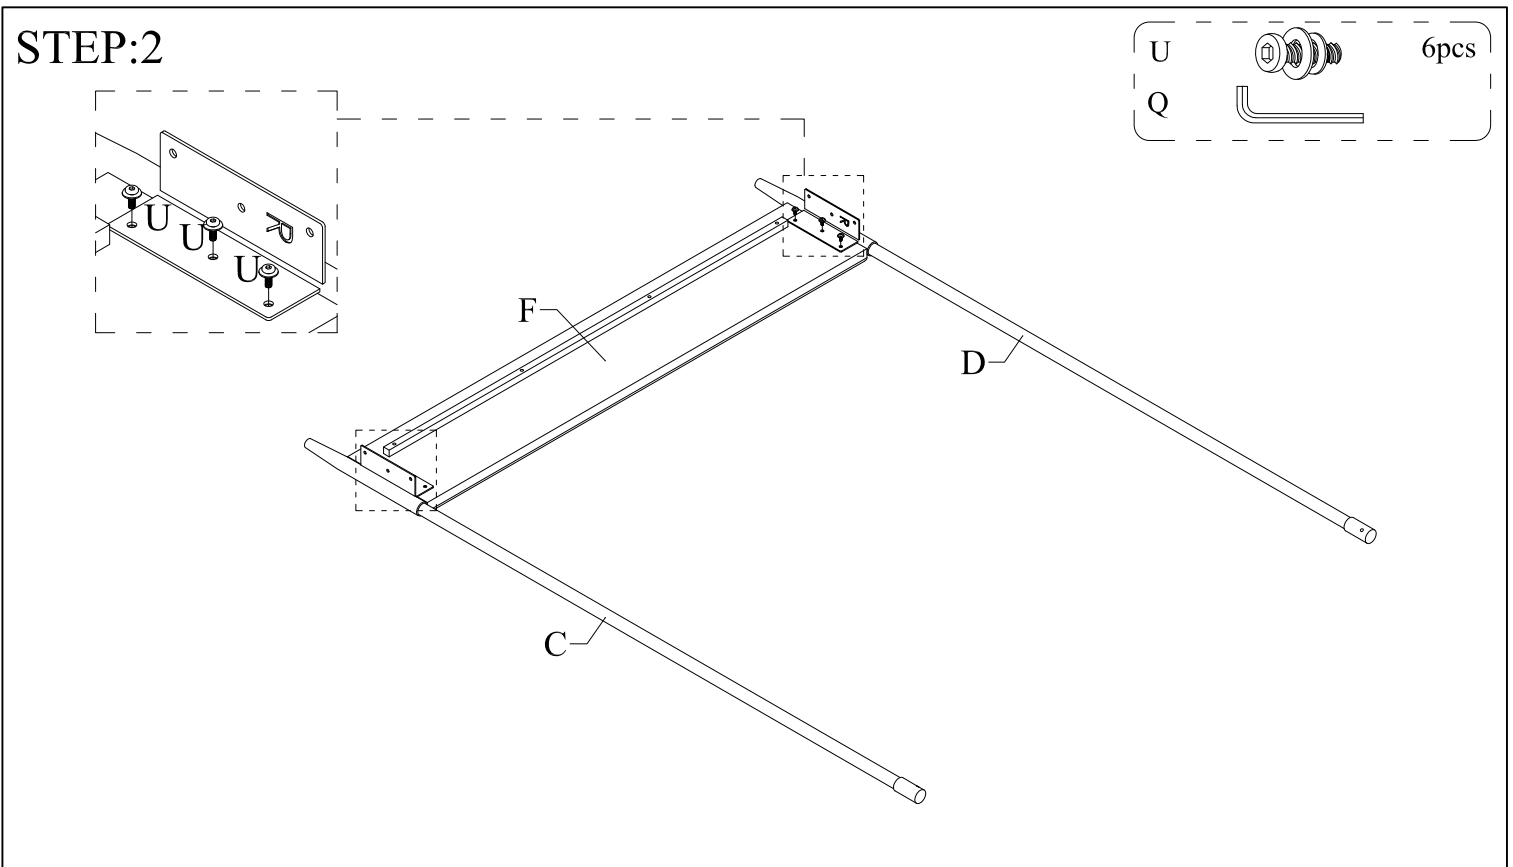

STEP:2

DO NOT USE SUBSTITUTE PARTS. PLEASE CONTACT YOUR RETAIL STORE OR WWW.ROOMSTOGO.COM WITH SERVICE OR PARTS REPLACEMENT REQUEST