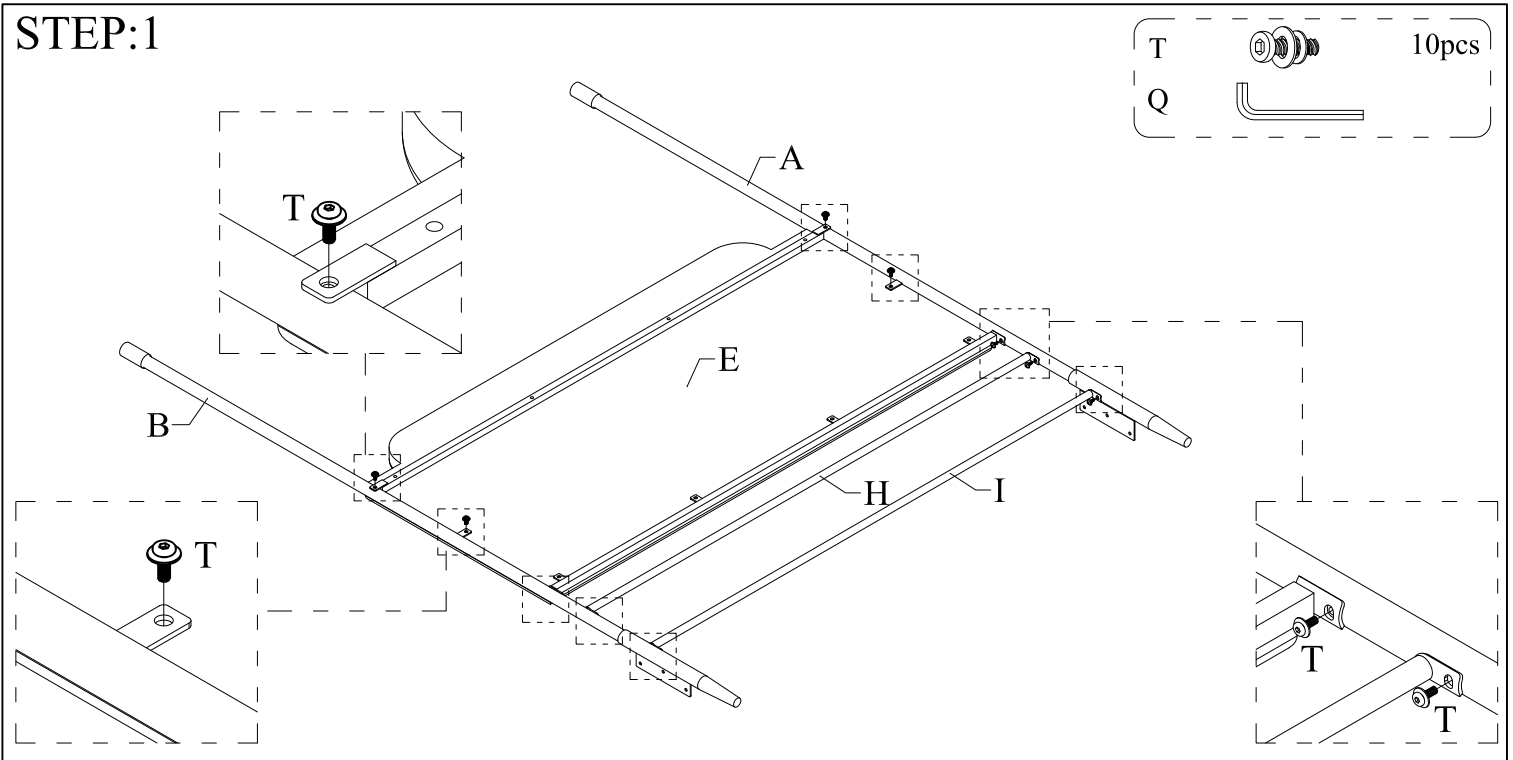

Assembly Instructions

WRLW 4162-21/4162-40

CANOPY UPHOLSTERED QUEEN BED/
CANOPY UPHOLSTERED KING BED

SKU#32341620/33441622

*** Caution : Please read all instructions carefully before starting the assembly process. These parts are cumbersome and heavy. Therefore, two people are recommended in order to prevent personal injury and insure the parts are not damaged during the assembly.

STEP:1

STEP:2

DO NOT USE SUBSTITUTE PARTS. PLEASE CONTACT YOUR RETAIL STORE OR WWW.ROOMSTOGO.COM WITH SERVICE OR PARTS REPLACEMENT REQUEST