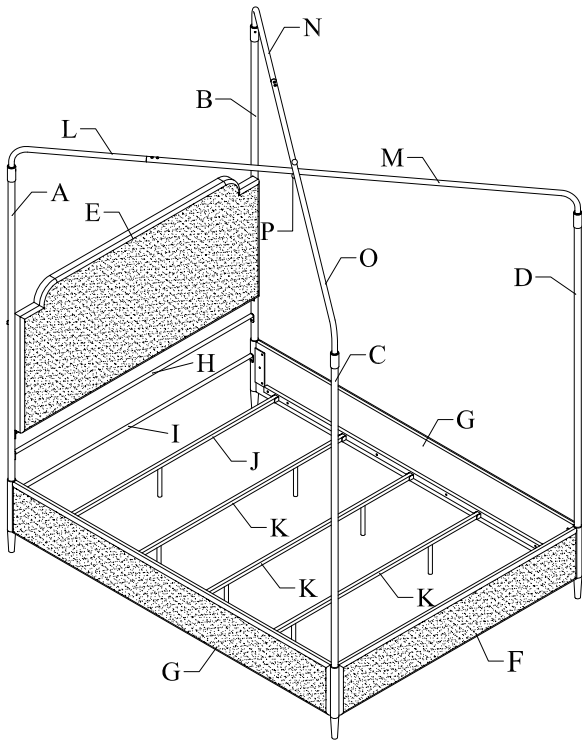

STEP	NO#	HARDWARE	QTY
	Q	Allen Key 4x22x60mm	1
	R	Allen Key 5x24x60mm	1
1	T	Bolt 1/4"x20x5/8"	10
2	U	Bolt 5/16"x18x5/8"	6
3	U	Bolt 5/16"x18x5/8"	6
4	U	Bolt 5/16"x18x5/8"	6
5	S	Bolt 1/4"x20x5/8"	4
7	S	Bolt 1/4"x20x5/8"	4

1. We recommend that you should assemble this product with the assistance of another person; this will make assembly easier and will eliminate damage to the product or injury to persons during assembly.
2. Please do not over tighten screws or bolts until assembly is complete.
3. Please put all parts on a non-abrasive floor before assembly, and follow assembly steps to assemble your newly purchased product correctly and efficiently.

Hardware Pack Location

SKU NO	STYLE NO	DESCRIPTION
32341620	4162-21	CANOPY UPHOLSTERED QUEEN BED
33441622	4162-40	CANOPY UPHOLSTERED KING BED

4162-21/4162-40
Hardware Pack Location