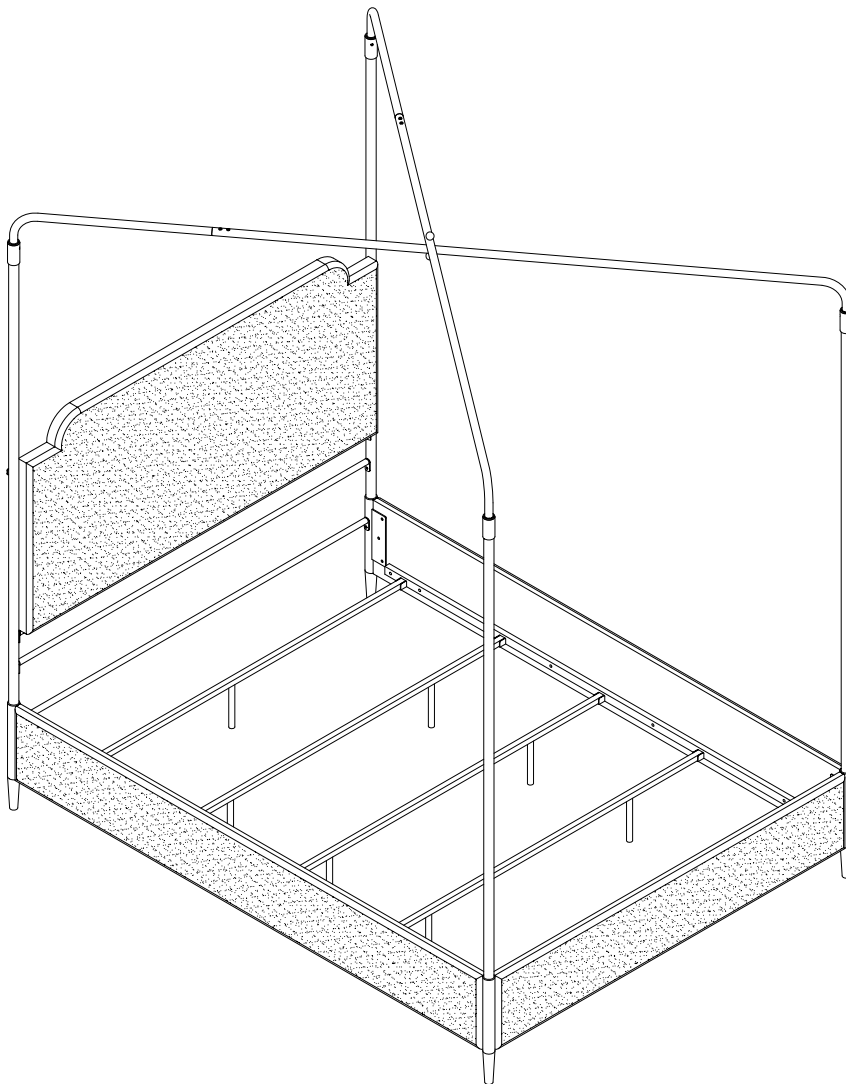

Assembly Instructions

WRLW 4162-21/4162-40

CANOPY UPHOLSTERED QUEEN BED/
CANOPY UPHOLSTERED KING BED

Manufactured by WRLW for Rooms To Go

SKU#32341620/33441622

Thank you for purchasing this quality product. Be sure to check all packing material carefully for small parts, which may have come loose inside the carton during shipment. Identify and count all parts and compare with the Hardware List below.

DO NOT USE SUBSTITUTE PARTS. PLEASE CONTACT YOUR RETAIL STORE OR WWW.ROOMSTOGO.COM
WITH SERVICE OR PARTS REPLACEMENT REQUEST

Assembly Instructions

WRLW 4162-21/4162-40

CANOPY UPHOLSTERED QUEEN BED/
CANOPY UPHOLSTERED KING BED

SKU#32341620/33441622

4162-21/4162-40 CANOPY UPHOLSTERED QUEEN BED/CANOPY UPHOLSTERED KING BED			
NO.	PARTS LIST	IMAGE	QTY
A	Left headboard post		1
B	Right headboard post		1
C	Left footboard post		1
D	Right footboard post		1
E	Headboard panel		1
F	Footboard panel		1
G	Side panel		2
H	Long cross bar		1