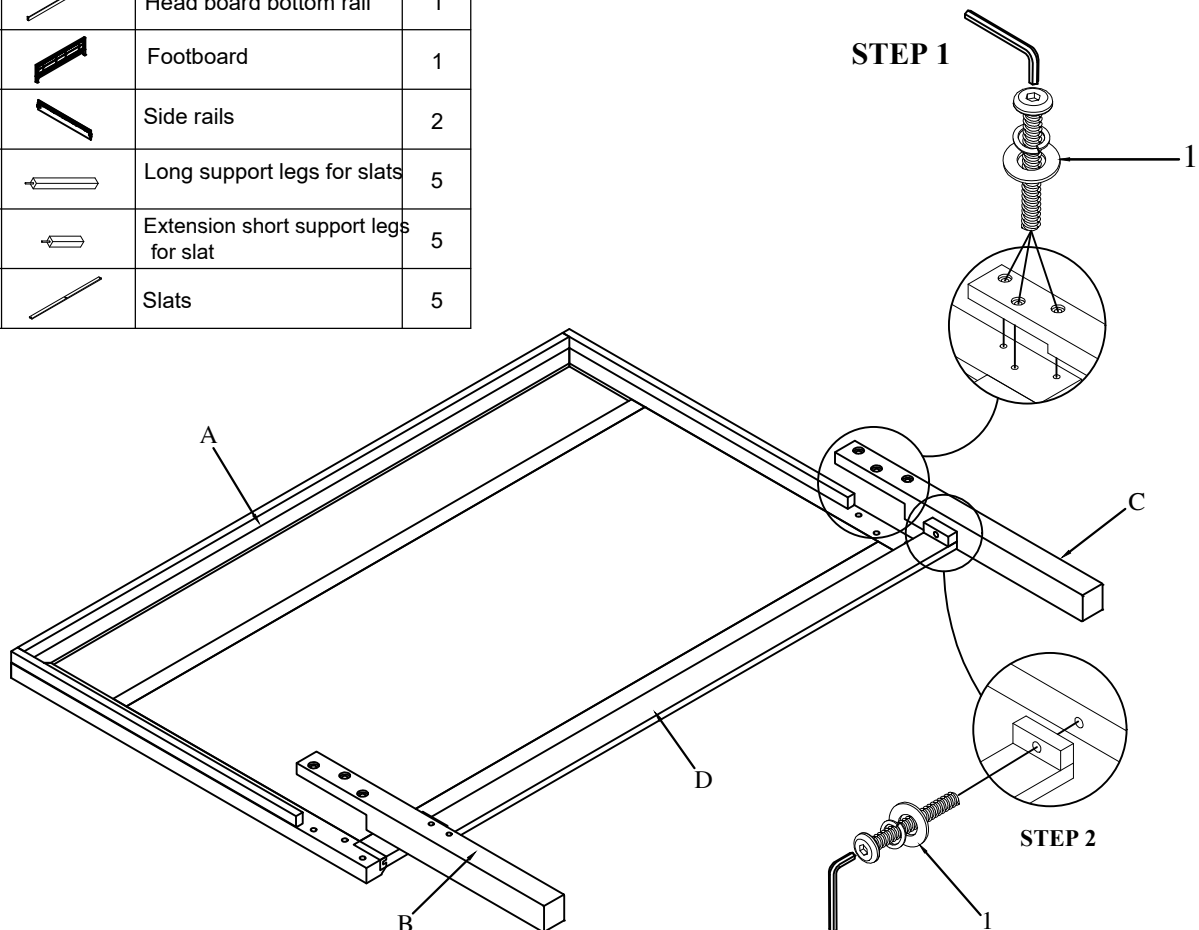

Thank you for purchasing this quality product. Be sure to check all packing materials carefully for small parts, which may have come loose inside the carton during shipment. Identify and count all parts and compare with the **HARDWARE LIST** below.

Caution: Please read instructions thoroughly before unpacking assembly parts.

1. We recommend that you assemble this product with the assistance of another person; this will make assembly easier, and will help to eliminate damage to the product or injury to persons during assembly.
2. Please do not over tighten screws or bolts until the assembly is completed.
3. Please put all parts on a non-abrasive floor before assembly, and follow the assembly steps to assemble your newly purchased product correctly and efficiently.

NO.	Parts List	Q' TY
A	Headboard	1
B	Left headboard leg	1
C	Right headboard leg	1
D	Head board bottom rail	1
E	Footboard	1
F	Side rails	2
G	Long support legs for slats	5
H	Extension short support legs for slat	5
I	Slats	5

NO.	Hardware List	Q' TY
1	Φ 5/16" * 2"L Allen Bolt	8
	Φ 5/16" Spring washer	8
	Φ 5/16" * Φ19mm Flat washer	8
	Allen wrench (4mm)	1
2	Φ 8 * Φ4 * 1-1/4"L Wood screw	10