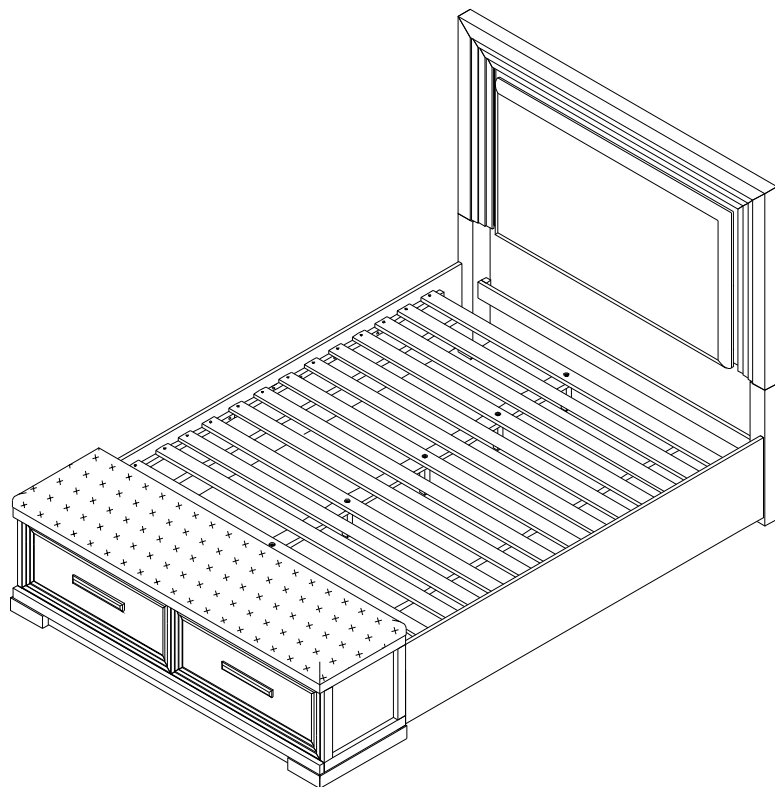

Hardware Pack Location:

Inside Box: 6891-3/6891-17 Queen Headboard/Queen Storage Footboard SKU: 32368917/33768916