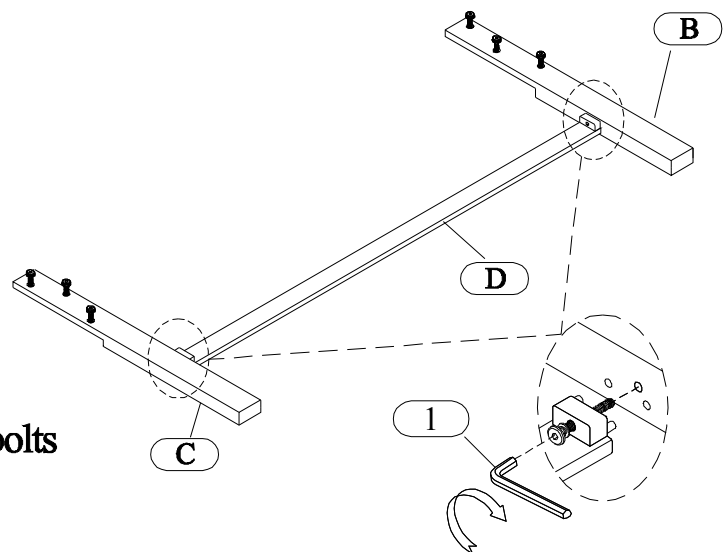

# ASSEMBLY INSTRUCTION

RVID 6891-3 Queen Headboard  
6891-17 Queen Storage Footboard  
6891-19 Queen/King Storage Siderails

SKU:32368917  
SKU:33768916  
SKU:33968910

THANK YOU FOR PURCHASING THIS QUALITY PRODUCT. BE SURE TO CHECK ALL PACKING MATERIALS CAREFULLY FOR SMALL HARDWARE WHICH MAY HAVE COME LOOSE INSIDE THE CARTON DURING SHIPMENT. IDENTIFY AND COUNT ALL HARDWARE AND COMPARE WITH THE HARDWARE LIST BELOW.

**PARTS LIST :**

No.	Description	Sketch	Q' TY
A	Queen Headboard		1
B	Left Leg with Bolts		1
C	Right Leg with Bolts		1
D	Stretcher with Bolts		1
F	Queen Storage Footboard		1
E	Wood Slat		1 Set (13pcs)
G	Slat Center Support Rails		1
H	Slat Support leg		5
I	Bed Rails		2

**HARDWARE PACKED IN HEADBOARD**

No.	Sketch	Description	Q' ty
1		4mm Allen Key	1 pc
<b>HARDWARE PACKED IN FOOTBOARD</b>			
2		#8 x 1" Wood Screw	26 pcs
		Tool Required (not provided)	

**STEP 1 : Do not fully tighten the bolts**