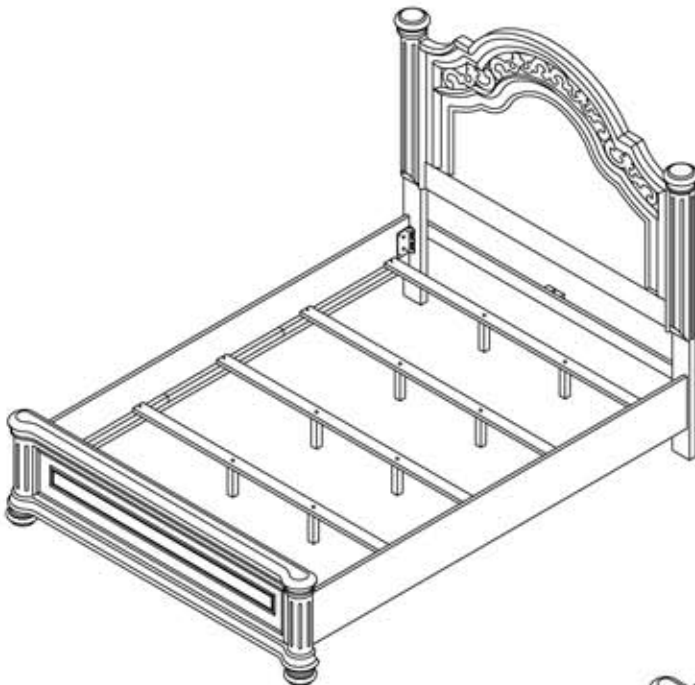

RIEE

32381472 / 32381496 / 32481474 / 32481498

32781470 / 32781494 / 32881472 / 32881496

32981474 / 32981498

Assembly instructions for QUEEN PLATFORM BED 8147/8149-140/146/149 KING PLATFORM BED 8147/8149-144/147/149

OPTION 1: Low Mattress Position
Using short support legs (removing the extension)