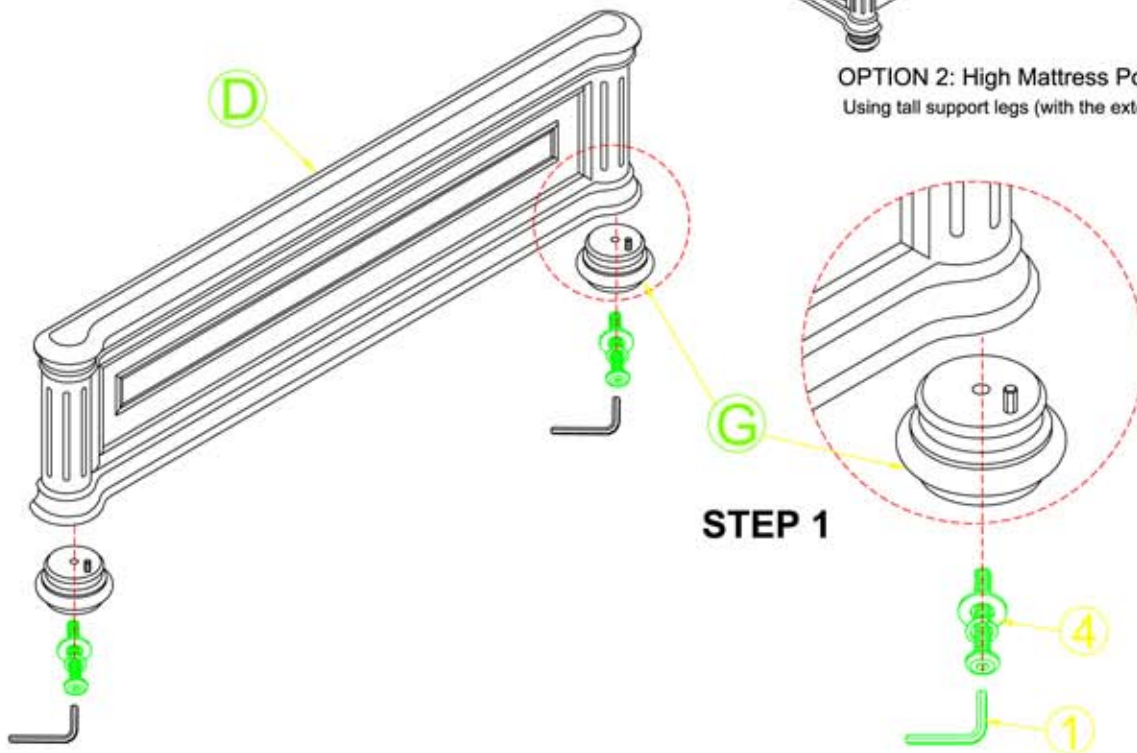

No.	Parts List		Q'Ty
A		Headboard Panel	1 piece
B		LSF/RSF Headboard Posts	2 pieces
C		Headboard Post Finials	2 pieces
D		Platform Footboard	1 piece
E		Slat	5 pieces
F		Side Rails	2 pieces
G		Footboard Bun feet	2 pieces
H		Support Leg (support leg + extension)	10 pieces
I		Headboard Bottom Stretcher	1 piece

HARDWARE LIST (8147 / 8149-146)			
1		(3-1/8") ALLEN KEY	1 piece
4		(Ø5/16 * 18 * 3"L) LONG BOLT	2 pieces
		(Ø5/16") SPRING WASHER	2 pieces
		(Ø5/16") FLAT WASHER	2 pieces
3		(Ø5/16 * 18 * 1"L) SHORT BOLT (for siderail hook)	4 pieces
		(Ø5/16") SPRING WASHER	4 pieces
		(Ø5/16") FLAT WASHER	4 pieces
5		Ø3/8*1-1/8" SCREW	22 pieces

# Assembly instructions for QUEEN PLATFORM BED 8147/8149-140/146/149 KING PLATFORM BED 8147/8149-144/147/149

**OPTION 1: Low Mattress Position**  
Using short support legs (removing the extension)

**OPTION 2: High Mattress Position**  
Using tall support legs (with the extension)