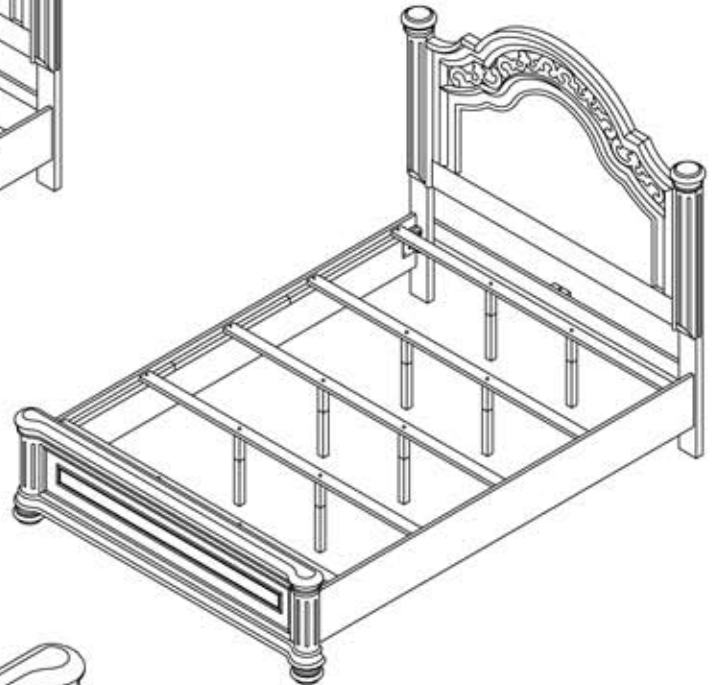

No.	Parts List		Q'Ty
A		Headboard Panel	1 piece
B		LSF/RSF Headboard Posts	2 pieces
C		Headboard Post Finials	2 pieces
D		Platform Footboard	1 piece
E		Slat	5 pieces
F		Side Rails	2 pieces
G		Footboard Bun feet	2 pieces
H		Support Leg (support leg + extension)	10 pieces
I		Headboard Bottom Stretcher	1 piece

HARDWARE LIST (8147 / 8149-146)			
1		(3-1/8") ALLEN KEY	1 piece
4		(Ø5/16 * 18 * 3"L) LONG BOLT	2 pieces
		(Ø5/16") SPRING WASHER	2 pieces
		(Ø5/16") FLAT WASHER	2 pieces
3		(Ø5/16 * 18 * 1"L) SHORT BOLT (for siderail hook)	4 pieces
		(Ø5/16") SPRING WASHER	4 pieces
		(Ø5/16") FLAT WASHER	4 pieces
5		Ø3/8*1-1/8" SCREW	22 pieces

**RIEE**

32381472 / 32381496 / 32481474 / 32481498

32781470 / 32781494 / 32881472 / 32881496

32981474 / 32981498

# Assembly instructions for QUEEN PLATFORM BED 8147/8149-140/146/149 KING PLATFORM BED 8147/8149-144/147/149

**OPTION 1: Low Mattress Position**  
Using short support legs (removing the extension)

**OPTION 2: High Mattress Position**  
Using tall support legs (with the extension)