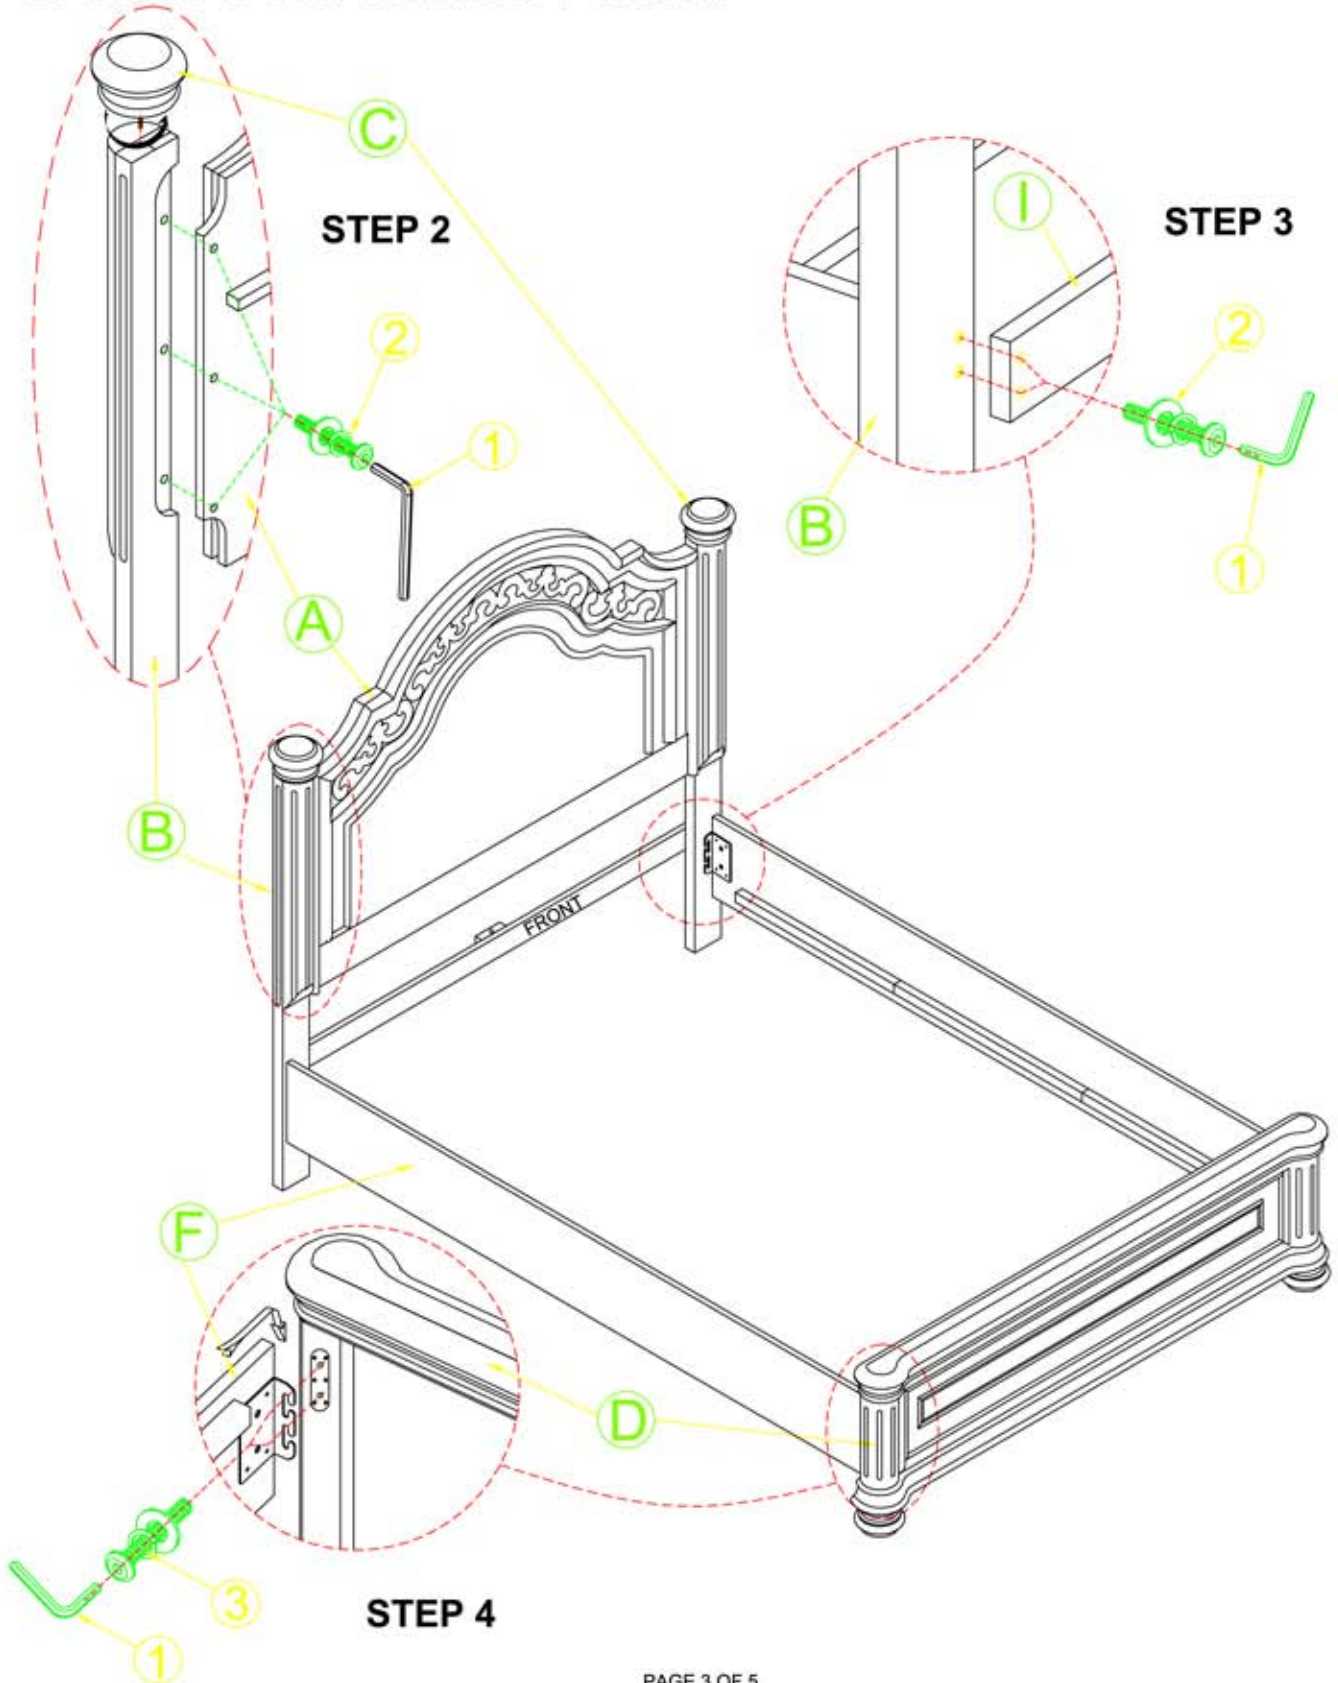

RIEE

32381472 / 32381496 / 32481474 / 32481498

32781470 / 32781494 / 32881472 / 32881496

32981474 / 32981498

Assembly instructions for QUEEN PLATFORM BED 8147/8149-140/146/149 KING PLATFORM BED 8147/8149-144/147/149

OPTION 1: Low Mattress Position