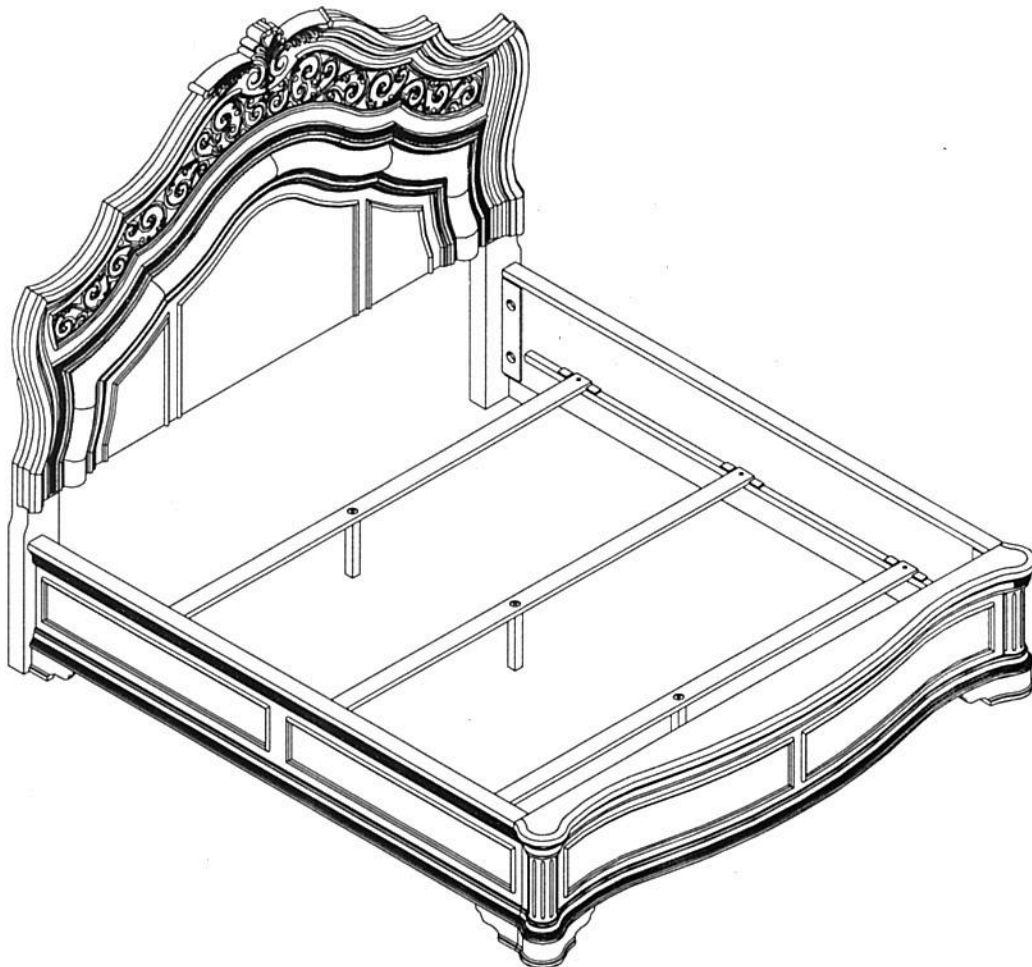

Assembly Instruction

SLAW 135-8584-250	5/0 Headboard	SKU# 32385848
SLAW 135-8584-251	5/0 Footboard w/ Slats	32785846
SLAW 135-8584-270	6/6 Headboard	32485840
SLAW 135-8584-271	6/6 Footboard w/ Slats	32885848
SLAW 135-8584-400	5/0-6/6 Bed Rails	32985840

Code	PARTS LIST:		
A	Headboard		1Pc
B	Left Headboard		1Pc
C	Right Headboard		1Pc
D	Footboard		1Pc
E	Side Rails		2Pcs
F	Slats		3Pcs
G	Center leg		3Pcs

Step	Code	Hardware List		
1	H	Allen Bolt - Ø5/16x18x45mm		6Pcs
		Flat washer - Ø5/16x22x1.5mm		6Pcs
		Lock washer - Ø5/16		6Pcs
1	I	Allen Key - 5mm		1Pc
2	J	Bolt - Ø5/16x18x89mm		8Pcs
		Flat washer - Ø5/16x19x1.5mm		8Pcs
		Lock washer - Ø5/16		8Pcs
		Curved washer - Ø5/16		8Pcs
		Nut - Ø5/16		8Pcs
	K	Wrench - Ø5/16		1Pc
	L	Wooden pegs- Ø10x40mm		4Pcs
4	M	Wood screw- #8x32mm		6Pcs

Assembly Instruction

SLAW 135-8584-250 5/0 Headboard
SLAW 135-8584-251 5/0 Footboard w/ Slats
SLAW 135-8584-270 6/6 Headboard
SLAW 135-8584-271 6/6 Footboard w/ Slats
SLAW 135-8584-400 5/0-6/6 Bed Rails