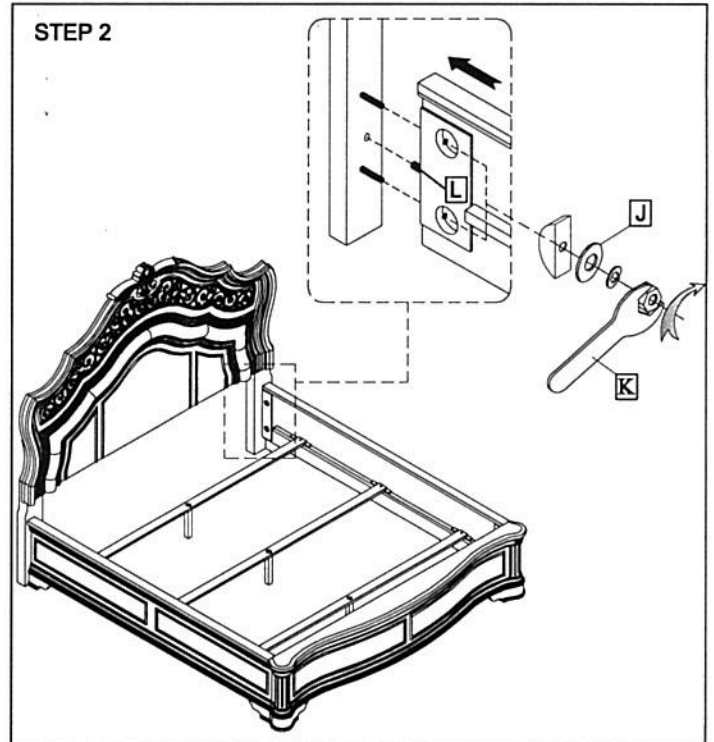

Assembly Instruction

SLAW 135-8584-250 5/0 Headboard
SLAW 135-8584-251 5/0 Footboard w/ Slats
SLAW 135-8584-270 6/6 Headboard
SLAW 135-8584-271 6/6 Footboard w/ Slats
SLAW 135-8584-400 5/0-6/6 Bed Rails

SKU# 32385848
32785846
32485840
32885848
32985840

***Caution: Please read all instructions carefully before starting the assembly process. These parts are cumbersome and heavy. Therefore, two people are recommended in order to prevent personal injury and insure the parts are not damaged during the assembly.

Assemble the legs with the HB.
Note: left leg to left side HB, Right leg to right side HB Do not tighten all bolts until HB is fully assembly.

Assemble the side rails to the HB and FB.