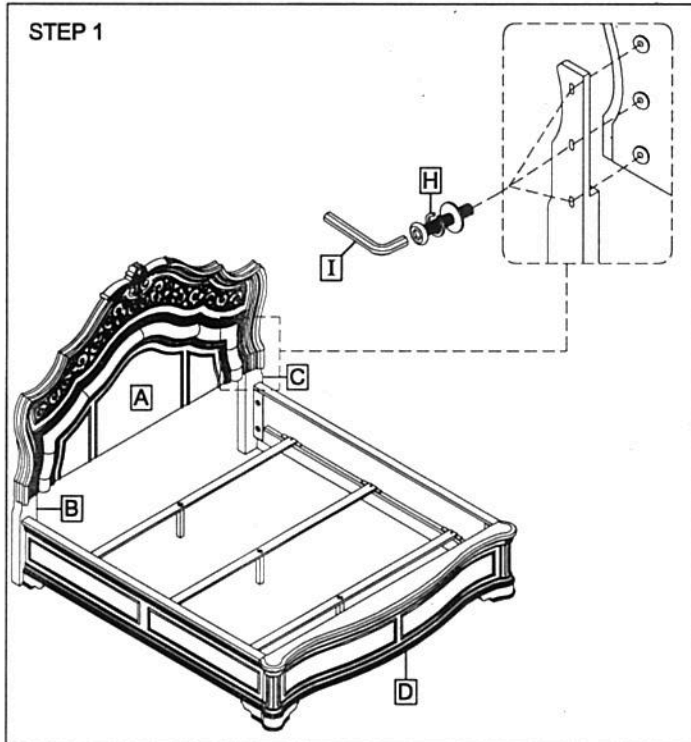

Assembly Instruction

SLAW 135-8584-250 5/0 Headboard
SLAW 135-8584-251 5/0 Footboard w/ Slats
SLAW 135-8584-270 6/6 Headboard
SLAW 135-8584-271 6/6 Footboard w/ Slats
SLAW 135-8584-400 5/0-6/6 Bed Rails

SKU# 32385848
32785846
32485840
32885848
32985840

***Caution: Please read all instructions carefully before starting the assembly process. These parts are cumbersome and heavy. Therefore, two people are recommended in order to prevent personal injury and insure the parts are not damaged during the assembly.

Assemble the legs with the HB.
Note: left leg to left side HB, Right leg to right side HB Do not tighten all bolts until HB is fully assembly.