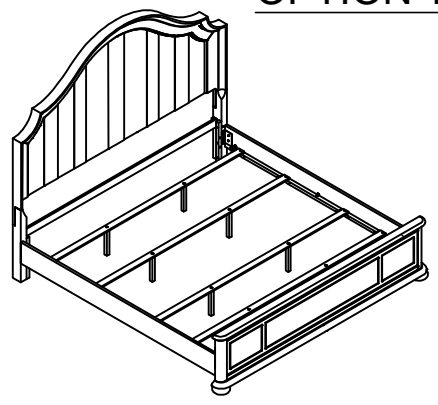

ASSEMBLY INSTRUCTION

PHOM SKU#: 356-220
356-221
356-20R

KING PANEL HEADBOARD
KING PANEL FOOTBOARD
KING BED RAILS

32403569
32803567
32903569

Thank you for purchasing this quality product. Be sure to check all packing material carefully for small parts, which may have come loose inside the carton during shipment. Identify and count all parts and compare with the part list below.

OPTION 1

OPTION 2

No.	Parts List		
A		Side Rails	2 pieces
B		Footboard	1 piece
C		Slats	4 pieces
D		Long Support Slats	8 pieces
E		Short Support Slats	8 pieces

Hardware List			
1		SCREW M4 * 1"	8 pieces

OPTION 1