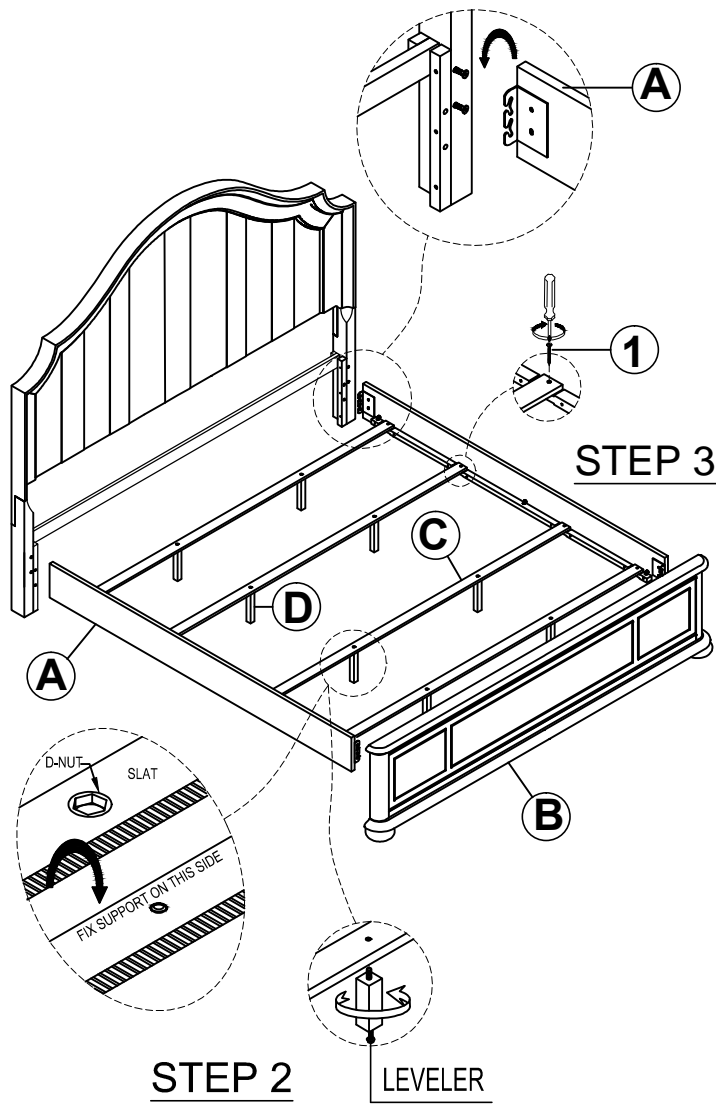

OPTION 1

STEP 1