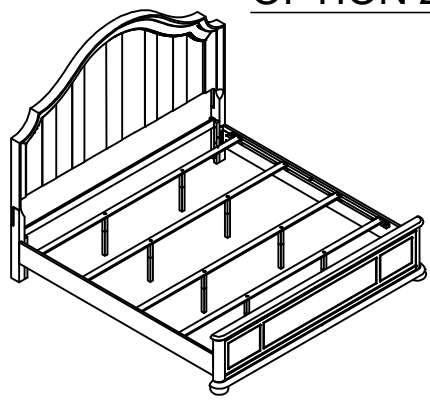

ASSEMBLY INSTRUCTION

PHOM SKU#: 356-220
356-221
356-20R

KING PANEL HEADBOARD
KING PANEL FOOTBOARD
KING BED RAILS

32403569
32803567
32903569

Thank you for purchasing this quality product. Be sure to check all packing material carefully for small parts, which may have come loose inside the carton during shipment. Identify and count all parts and compare with the part list below.

OPTION 1

OPTION 2

No.	Parts List		
A		Side Rails	2 pieces
B		Footboard	1 piece
C		Slats	4 pieces
D		Long Support Slats	8 pieces
E		Short Support Slats	8 pieces

Hardware List			
1		SCREW M4 * 1"	8 pieces

OPTION 1