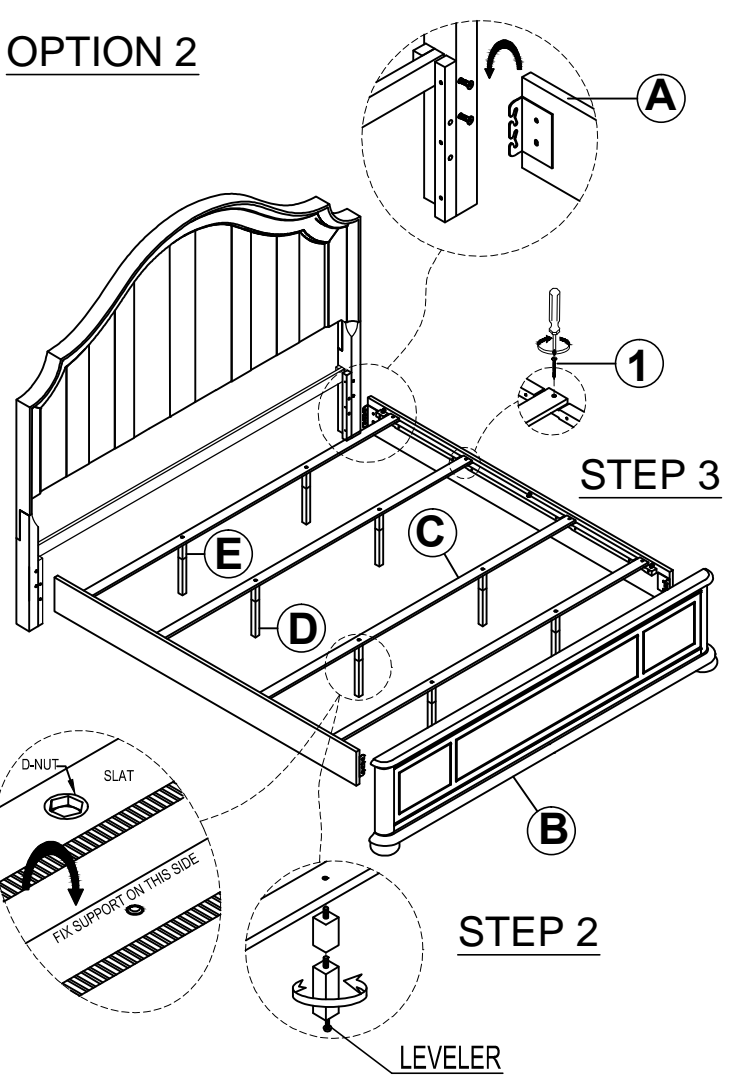

OPTION 2

STEP 1

CLEANING INSTRUCTION: Clear with a soft cloth and warm water with a diluted mild detergent. Follow with a soft cloth and clear water rinse. Then dry thoroughly with a soft cloth.

MADE IN VIETNAM