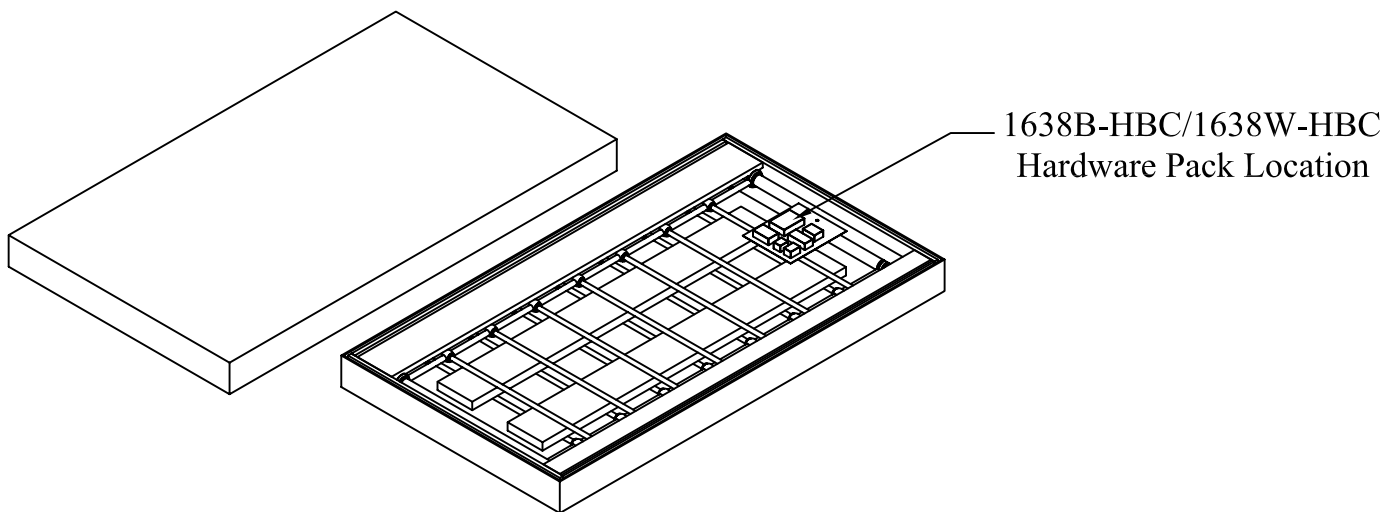

Hardware Pack Location

SKU NO	STYLE NO	DESCRIPTION
32416388	1638B-HBC	KING BED
33416389	1638W-HBC	KING BED

DO NOT USE SUBSTITUTE PARTS. PLEASE CONTACT YOUR RETAIL STORE OR WWW.ROOMSTOGO.COM WITH SERVICE OR PARTS REPLACEMENT REQUEST