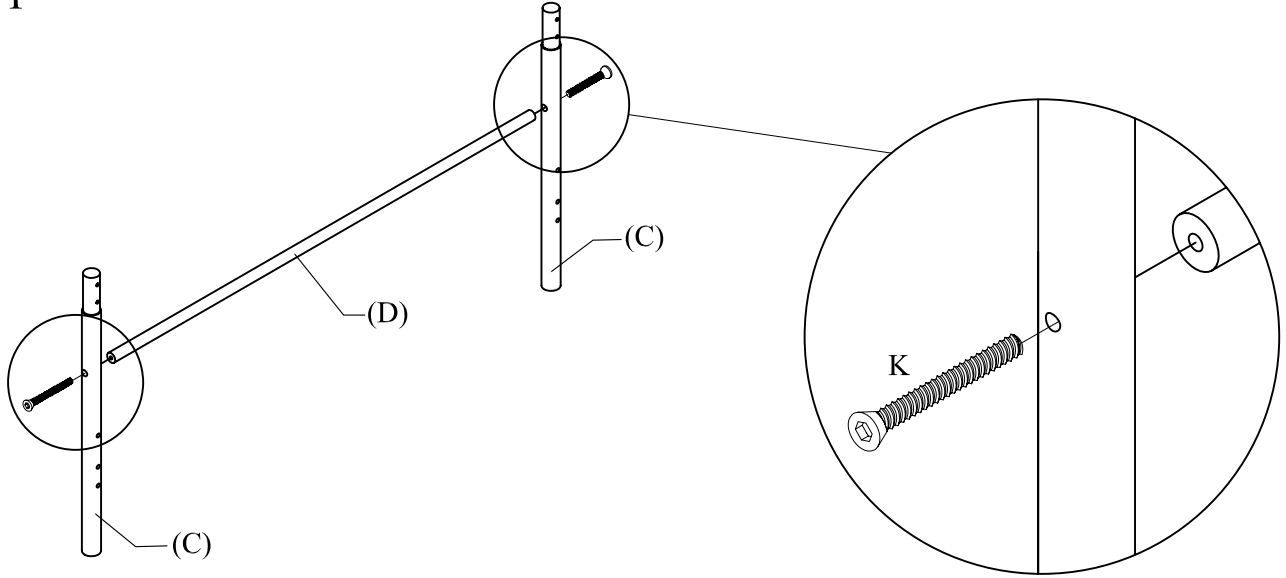

Assembly Instructions

WRLW 1638B-HBC/1638W-HBC KING BED

SKU#32416388/33416389

*** Caution : Please read all instructions carefully before starting the assembly process. These parts are cumbersome and heavy. Therefore, two people are recommended in order to prevent personal injury and insure the parts are not damaged during the assembly.

STEP:1

STEP:2

DO NOT USE SUBSTITUTE PARTS. PLEASE CONTACT YOUR RETAIL STORE OR WWW.ROOMSTOGO.COM WITH SERVICE OR PARTS REPLACEMENT REQUEST