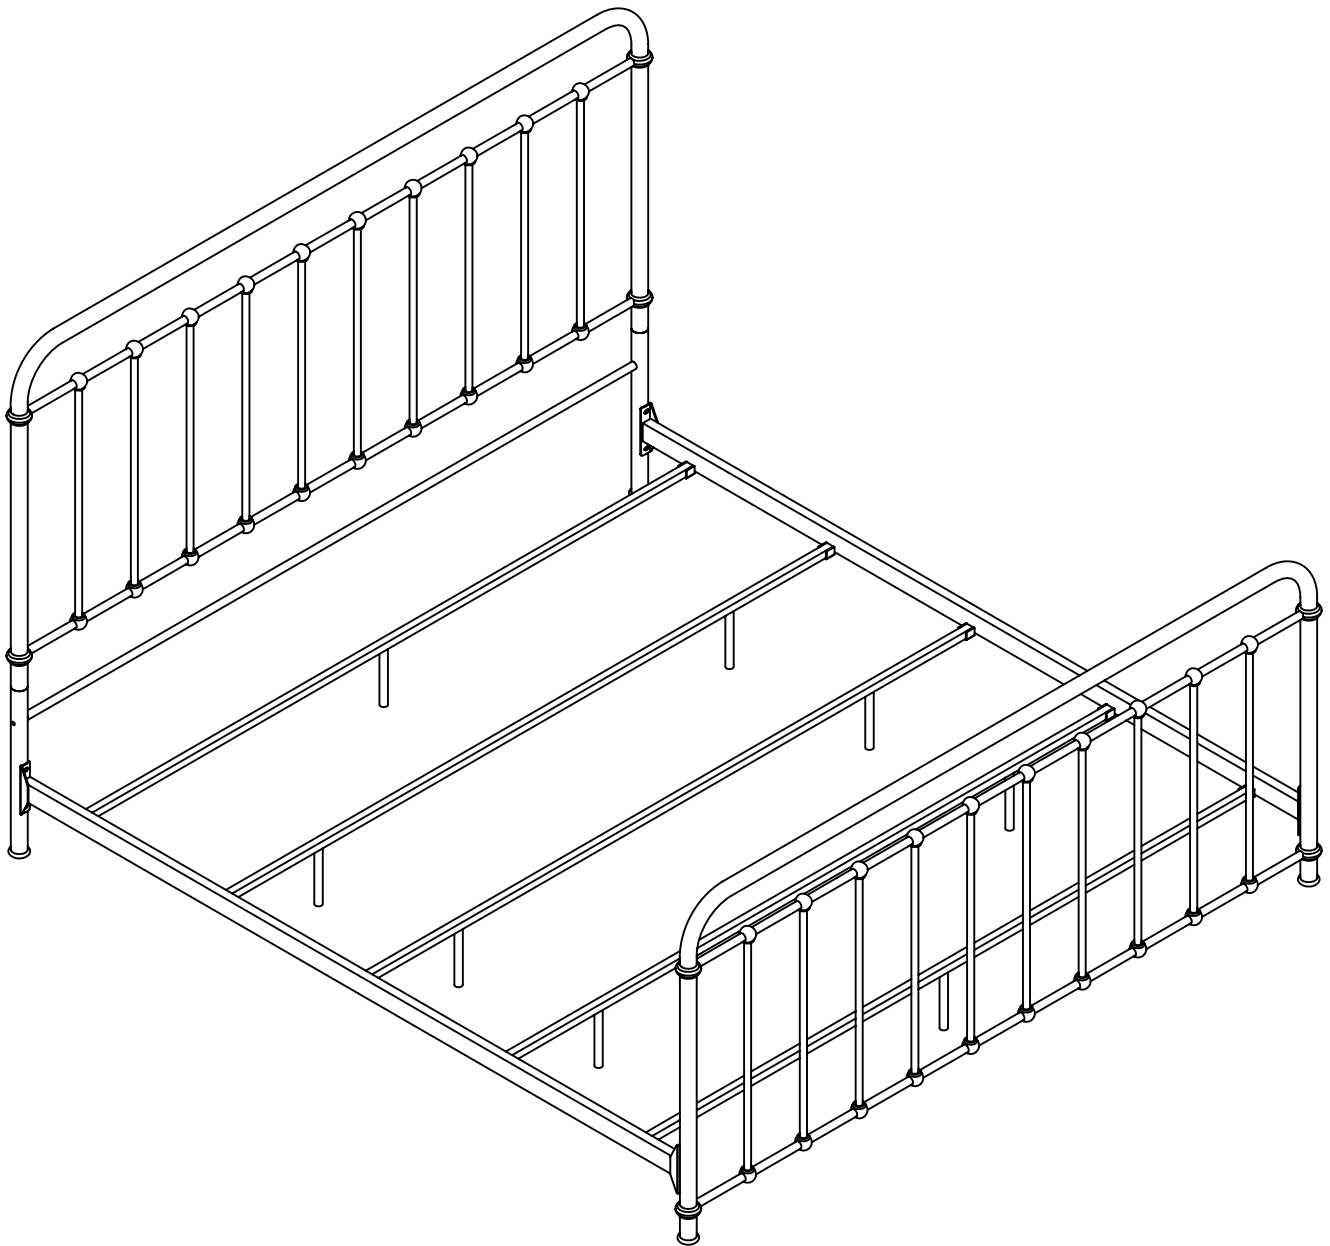

Assembly Instructions

WRLW 1638B-HBC/1638W-HBC
KING BED

Manufactured by WRLW for Rooms To Go

SKU#32416388/33416389

Thank you for purchasing this quality product. Be sure to check all packing material carefully for small parts, which may have come loose inside the carton during shipment. Identify and count all parts and compare with the Hardware List below.

DO NOT USE SUBSTITUTE PARTS. PLEASE CONTACT YOUR RETAIL STORE OR WWW.ROOMSTOGO.COM
WITH SERVICE OR PARTS REPLACEMENT REQUEST

Assembly Instructions

WRLW 1638B-HBC/1638W-HBC KING BED

SKU#32416388/33416389

32416388 BLACK / 3316387 WHITE KING BED							
NO.	PARTS LIST	IMAGE	Q'TY	NO.	PARTS LIST	IMAGE	Q'TY
A	Headboard		1	E	Side rail		2
B	Footboard		1	F	Slat 1		2
C	Leg		2	G	Slat 2		3
D	Cross bar		1				

DO NOT USE SUBSTITUTE PARTS. PLEASE CONTACT YOUR RETAIL STORE OR WWW.ROOMSTOGO.COM WITH SERVICE OR PARTS REPLACEMENT REQUEST

Assembly Instructions

WRLW 1638B-HBC/1638W-HBC KING BED

SKU#32416388/33416389

STEP	CODE	HARDWARE	Q'TY
	I	Allen Key 4x22x60mm 	1
	J	Wrench 11.3mm 	1
1	K	Bolt 1/4"x20x2-1/4" 	2
2	L	Bolt 1/4"x20x5/8" 	4
3	M	Bolt 1/4"x20x5/8" 	4
3	K	Bolt 1/4"x20x2-1/4" 	4
3	N	Flat Washer 1/4"xφ16mm 	4
3	O	Nut 1/4"x11mmx8mm 	4
3	P	Plastic Washer 1/4"xφ12mm 	4
4	M	Bolt 1/4"x20x5/8" 	4
5	M	Bolt 1/4"x20x5/8" 	6