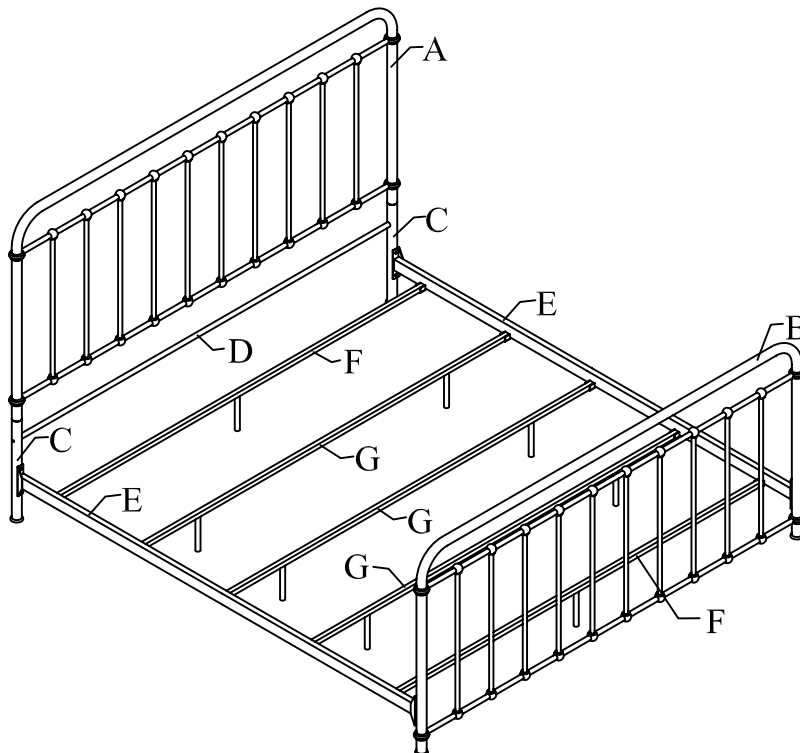

Assembly Instructions

WRLW 1638B-HBC/1638W-HBC
KING BED

Manufactured by WRLW for Rooms To Go

SKU#32416388/33416389

Thank you for purchasing this quality product. Be sure to check all packing material carefully for small parts, which may have come loose inside the carton during shipment. Identify and count all parts and compare with the Hardware List below.

DO NOT USE SUBSTITUTE PARTS. PLEASE CONTACT YOUR RETAIL STORE OR WWW.ROOMSTOGO.COM
WITH SERVICE OR PARTS REPLACEMENT REQUEST

Assembly Instructions

WRLW 1638B-HBC/1638W-HBC KING BED

SKU#32416388/33416389

32416388 BLACK / 3316387 WHITE KING BED							
NO.	PARTS LIST	IMAGE	Q'TY	NO.	PARTS LIST	IMAGE	Q'TY
A	Headboard		1	E	Side rail		2
B	Footboard		1	F	Slat 1		2
C	Leg		2	G	Slat 2		3
D	Cross bar		1				

DO NOT USE SUBSTITUTE PARTS. PLEASE CONTACT YOUR RETAIL STORE OR WWW.ROOMSTOGO.COM WITH SERVICE OR PARTS REPLACEMENT REQUEST

Assembly Instructions

WRLW 1638B-HBC/1638W-HBC KING BED

SKU#32416388/33416389

STEP	CODE	HARDWARE	Q'TY
	I	Allen Key 4x22x60mm 	1
	J	Wrench 11.3mm 	1
1	K	Bolt 1/4"x20x2-1/4" 	2
2	L	Bolt 1/4"x20x5/8" 	4
3	M	Bolt 1/4"x20x5/8" 	4
3	K	Bolt 1/4"x20x2-1/4" 	4
3	N	Flat Washer 1/4"xφ16mm 	4
3	O	Nut 1/4"x11mmx8mm 	4
3	P	Plastic Washer 1/4"xφ12mm 	4
4	M	Bolt 1/4"x20x5/8" 	4
5	M	Bolt 1/4"x20x5/8" 	6