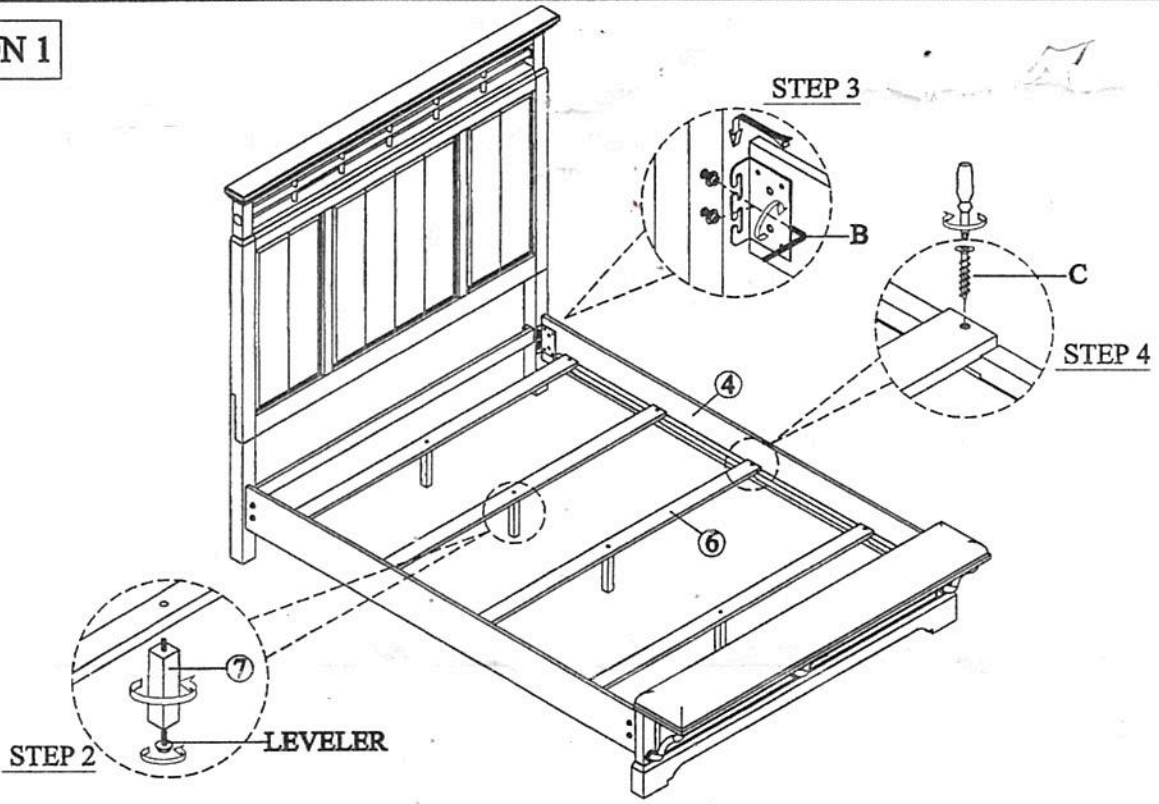

Assembly Instructions for

BFGP 3920-108HQ	QUEEN PANEL HEADBOARD	SKU# 32339207
BFGP 3920-108BFQ	QUEEN BENCH FOOTBOARD / SLATS	SKU# 32739205
BFGP 3920-108RL	QUEEN/ KING PANEL BED SIDE RAILS	SKU# 32939209

OPTION 1

OPTION 2