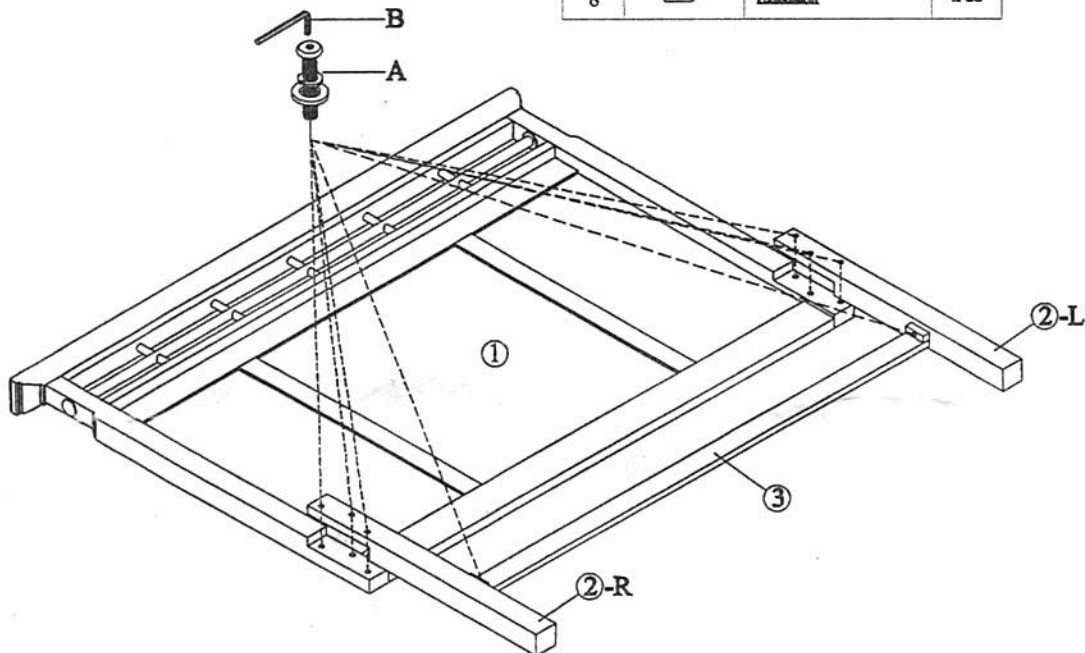

STEP 1

Hardware Pack Location(s):

3920-108HQ QUEEN PANEL HEADBOARD SKU# 32339207