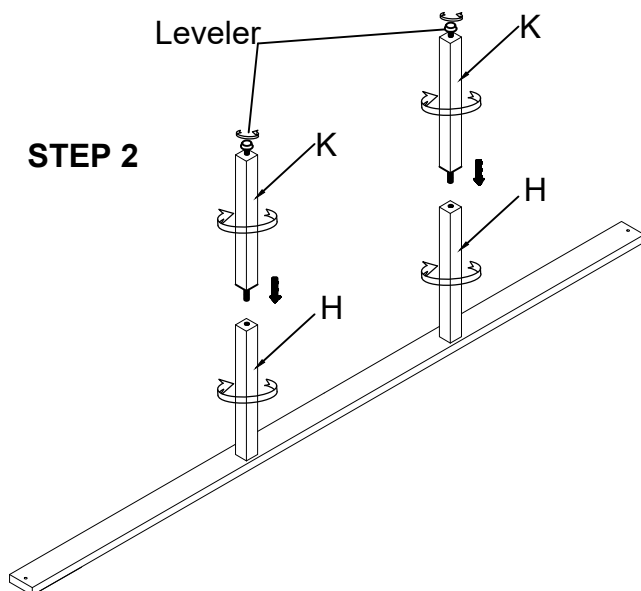

Manufactured for Rooms to Go.

Assembly Instructions For

- NAJA BDPOSIHBK 32459352 5935-4 KING HEADBOARD GRAY
- NAJA BDPOSIHBKW 32459376 5937-4 KING HEADBOARD BROWN
- NAJA BDPOSIFBKU 32859350 5935-8 KING PANEL FOOTBOARD GRAY
- NAJA BDPOSIFBKPW 32859374 5937-8 KING PANEL FOOTBOARD BROWN
- NAJA BDPOSIRSQK 32959376 5935-9 QN/KG RAILS GRAY
- NAJA BDPOSIRSQKW 32959352 5937-9 QN/KG RAILS BROWN

OPTION 2

STEP 1

STEP 2