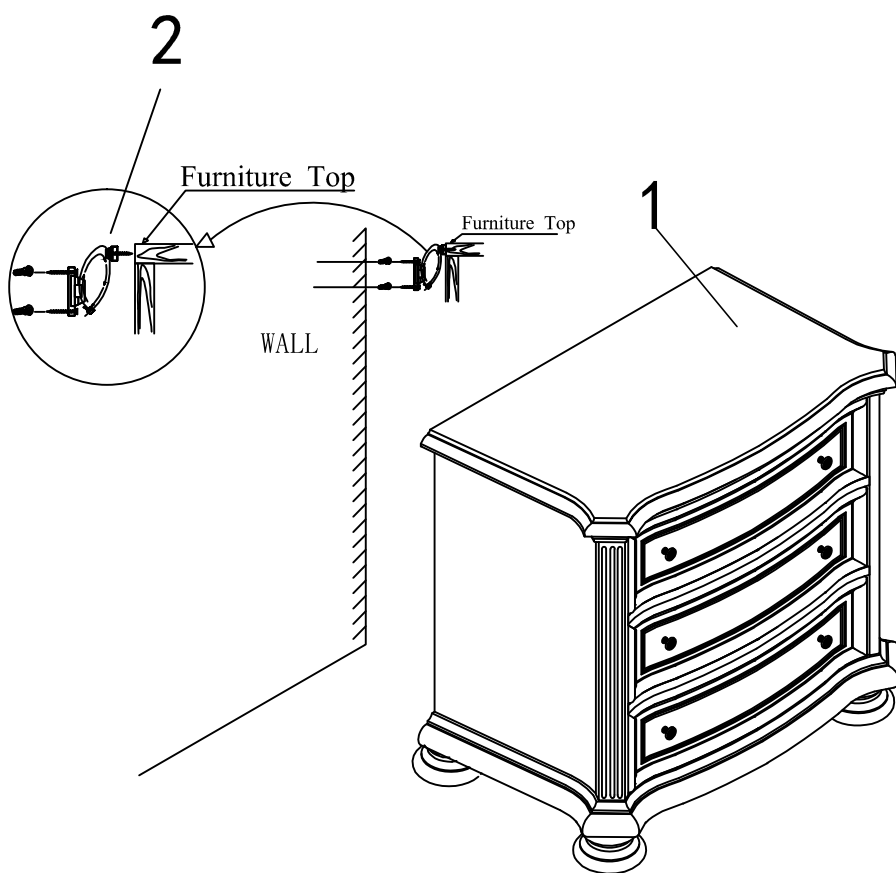

## PARTS LIST

1. Nightstand - 1 Pc

2. Anti-tip Restraint - 1 Pc

Tool Required: Philip screwdriver  
(not provided)

HARDWARE PACK LOCATION(S):

PNWD

1533-N

NIGHTSTAND