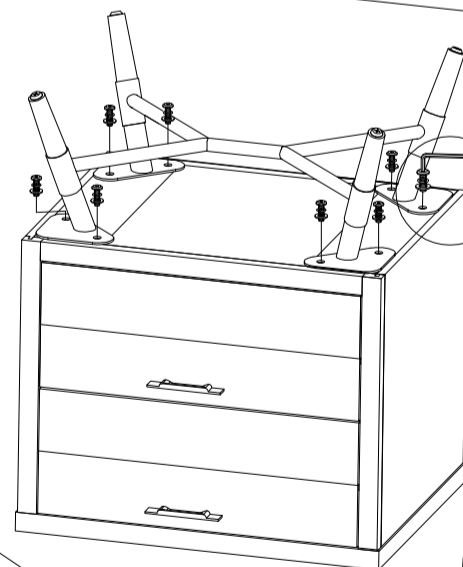

NO	Hardware List		Q'TY
1		Allen Bolt : Ø5/16"*20mm	8
		Spring washer : Ø5/16"*Ø14mm	8
		Flat washer : Ø5/16"*Ø18mm	8
		Allen wrench : 4mm	1

NO	Part List		Q'TY
A		Table body	1
B		Legs	4
C		Horizontal Support Rail	1

STEP 1

STEP 2

STEP 3

STEP 4

Tighten

Do not Tighten

STEP 5

Assembly completed