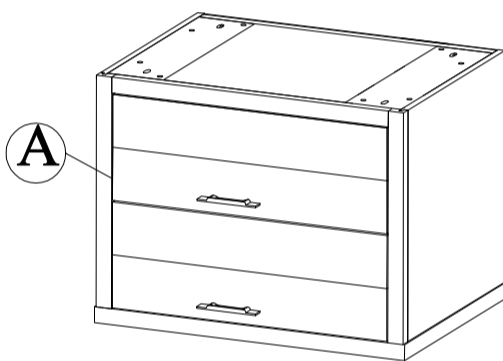

ROOMS

TO GO ►

Assembly Instructions

FRNR 1597-5 - NIGHTSTAND - SKU#32515972

Thank you for purchasing this quality product. Be sure to check all packing material carefully for small parts, which may have come loose inside the carton during shipment. Identify and count all parts and compare with the **HARDWARE LIST** below.

Caution: Please read instructions thoroughly before unboxing assembly parts.

1. We recommend that you assemble this product with the assistance of another person; this will make assembly easier, and will help to eliminate damage to the product or injury to persons during assembly.
2. Please do not over-tighten screws or bolts until the assembly is completed.
3. Please put all parts on a non-abrasive floor before assembly, and follow the assembly steps to assemble your newly purchased product correctly and efficiently.

NO	Hardware List		Q'TY
1		Allen Bolt : Ø5/16"*20mm	8
		Spring washer : Ø5/16"*Ø14mm	8
		Flat washer : Ø5/16"*Ø18mm	8
		Allen wrench : 4mm	1

NO	Part List		Q'TY
A		Table body	1
B		Legs	4
C		Horizontal Support Rail	1

STEP 1