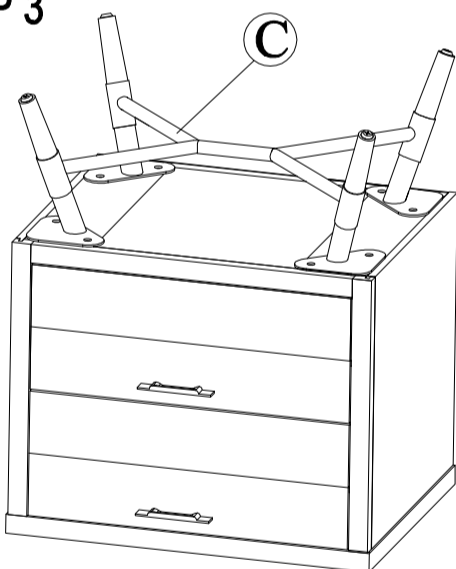

ROOMS

TO GO ►

Assembly Instructions

FRNR 1597-5 - NIGHTSTAND - SKU#32515972

Thank you for purchasing this quality product. Be sure to check all packing material carefully for small parts, which may have come loose inside the carton during shipment. Identify and count all parts and compare with the **HARDWARE LIST** below.

NO	Hardware List		Q'TY
1		Allen Bolt : Ø5/16"*20mm	8
		Spring washer : Ø5/16"*Ø14mm	8
		Flat washer : Ø5/16"*Ø18mm	8
		Allen wrench : 4mm	1

NO	Part List		Q'TY
A		Table body	1
B		Legs	4
C		Horizontal Support Rail	1

STEP 1

STEP 2

STEP 3

STEP 4

Tighten

Do not Tighten

STEP 5

Assembly completed