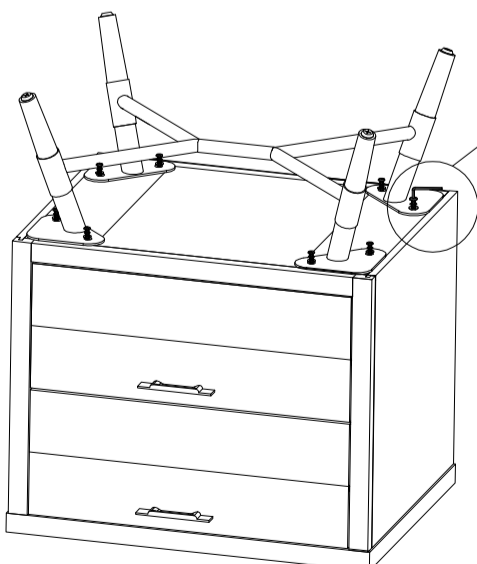

NO	Hardware List		Q'TY
1		Allen Bolt : Ø5/16"*20mm	8
		Spring washer : Ø5/16"*Ø14mm	8
		Flat washer : Ø5/16"*Ø18mm	8
		Allen wrench : 4mm	1

NO	Part List		Q'TY
A		Table body	1
B		Legs	4
C		Horizontal Support Rail	1

STEP 1

STEP 2

STEP 3

STEP 4

Tighten

Do not Tighten

STEP 5

Assembly completed