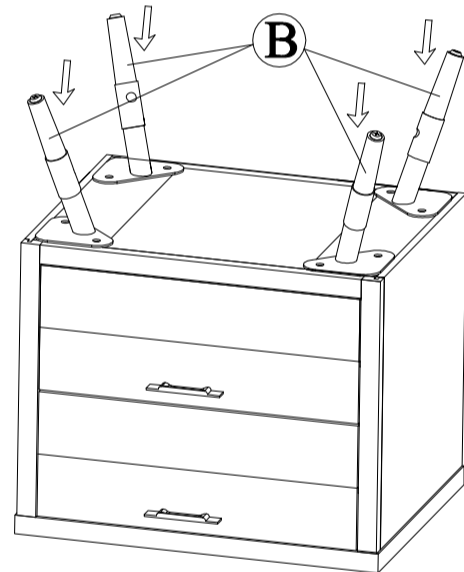

ROOMS

TO GO ►

Assembly Instructions

FRNR 1597-5 - NIGHTSTAND - SKU#32515972

Thank you for purchasing this quality product. Be sure to check all packing material carefully for small parts, which may have come loose inside the carton during shipment. Identify and count all parts and compare with the **HARDWARE LIST** below.

Caution: Please read instructions thoroughly before unboxing assembly parts.

1. We recommend that you assemble this product with the assistance of another person; this will make assembly easier, and will help to eliminate damage to the product or injury to persons during assembly.
2. Please do not over-tighten screws or bolts until the assembly is completed.
3. Please put all parts on a non-abrasive floor before assembly, and follow the assembly steps to assemble your newly purchased product correctly and efficiently.

NO	Hardware List		Q'TY
1		Allen Bolt : Ø5/16"*20mm	8
		Spring washer : Ø5/16"*Ø14mm	8
		Flat washer : Ø5/16"*Ø18mm	8
		Allen wrench : 4mm	1

NO	Part List		Q'TY
A		Table body	1
B		Legs	4
C		Horizontal Support Rail	1

STEP 1

STEP 2

STEP 3

STEP 4

Tighten

Do not Tighten

STEP 5

Assembly completed