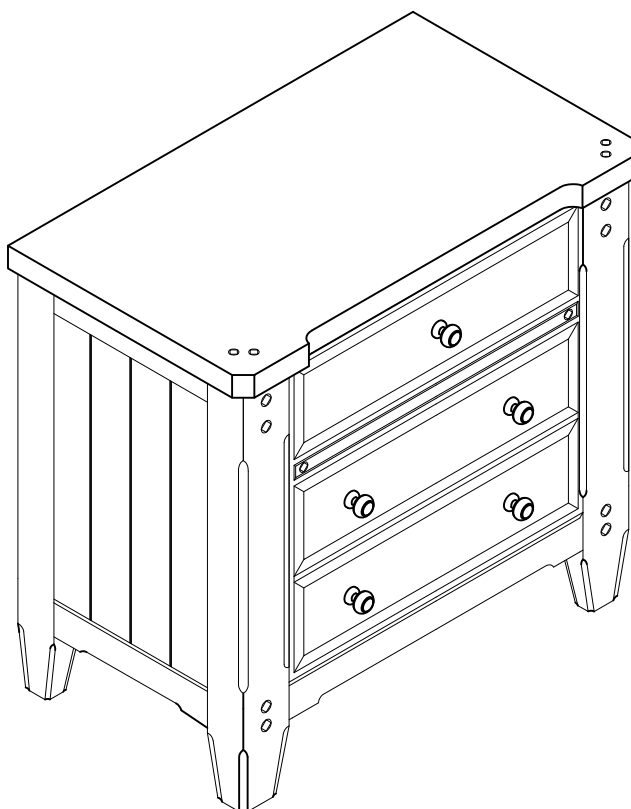

# Assembly Instructions

Manufactured for  
Rooms To Go

PNWD 3595-5 NIGHTSTAND

SKU# 32535950

## PARTS LIST

1. Nightstand - 1 Pc

PNWD 3595-5 NIGHTSTAND

SKU# 32535950