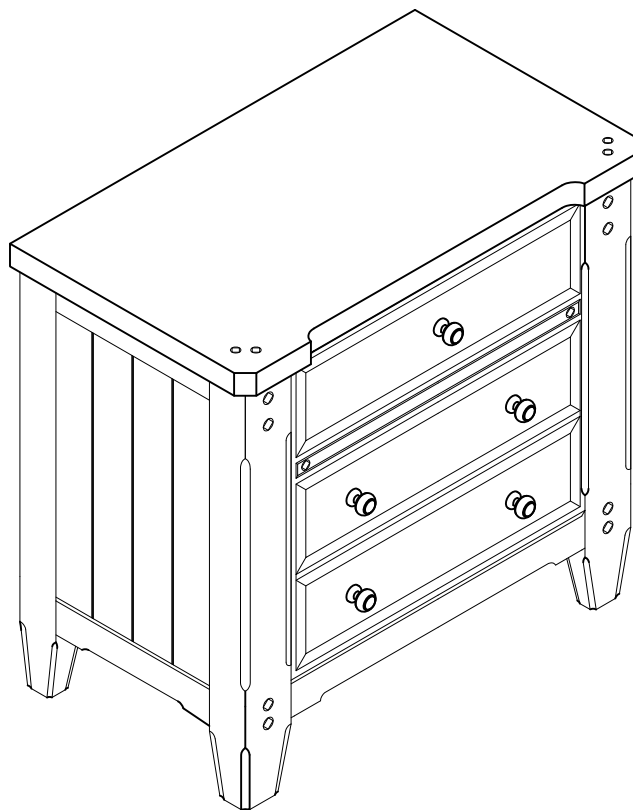

Assembly Instructions

Manufactured for
Rooms To Go

PNWD 3591-5 NIGHTSTAND

SKU# 32535974

PARTS LIST

1. Nightstand - 1 Pc

PNWD 3591-5 NIGHTSTAND

SKU# 32535974