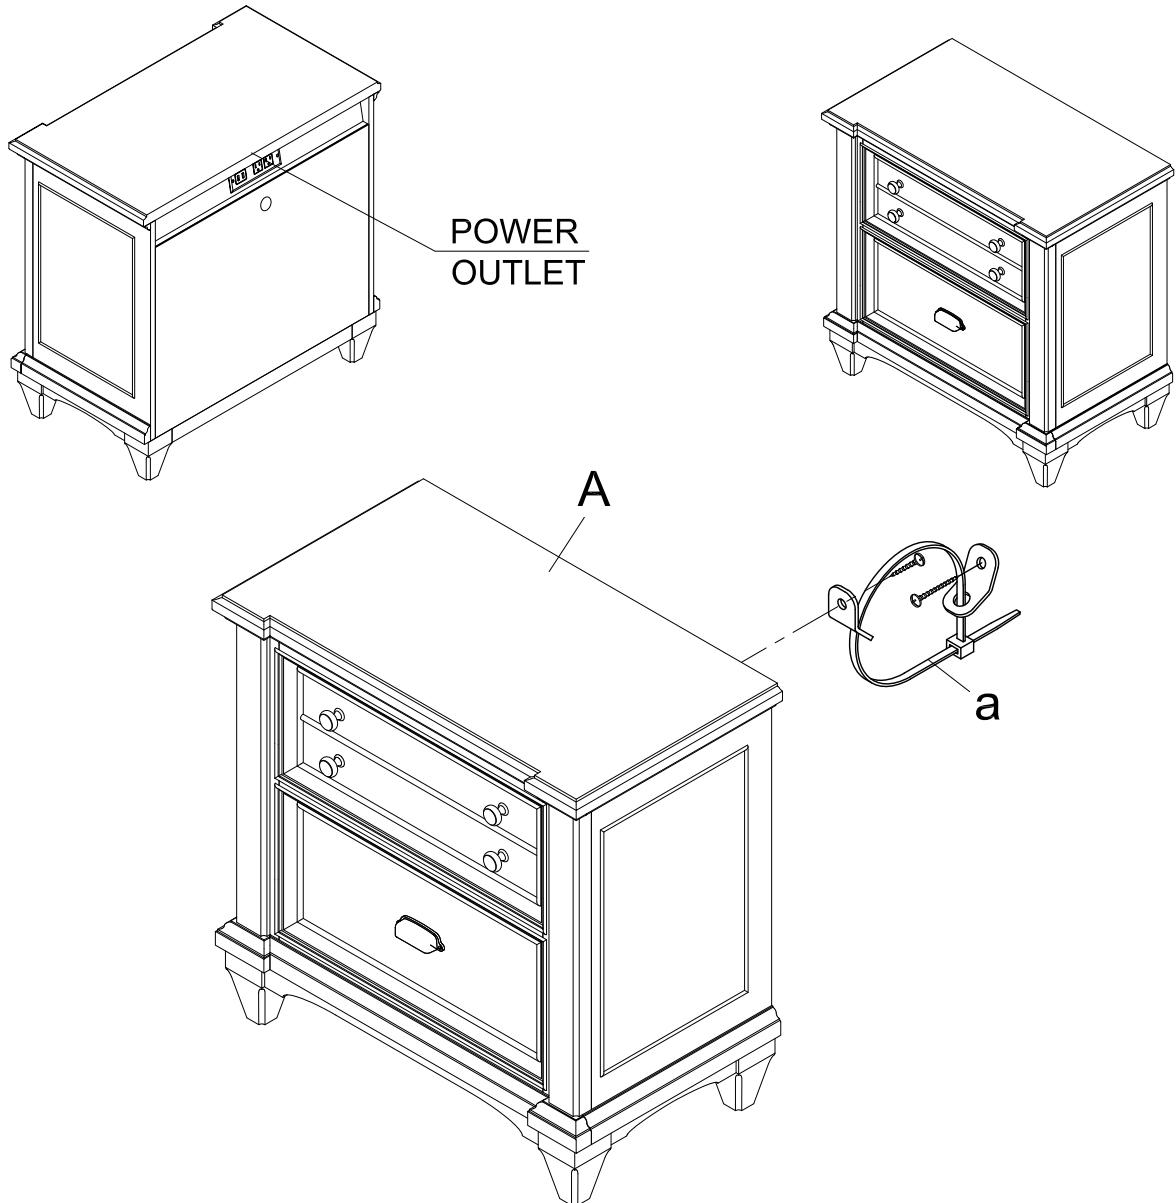

Assembly Instruction

HOUS 3092-36 Two Drawer NS w/usb SKU# 32530924
HOUS 3094-36 Two Drawer NS w/usb SKU# 32530948
HOUS 3096-36 Two Drawer NS w/usb SKU# 32530962
HOUS 3098-36 Two Drawer NS w/usb SKU# 32530986

Thank you for purchasing this quality product. Be sure to check all packing materials carefully for small parts which may have come loose inside the carton during shipment. Identify and count all parts and compare with the parts list below.
**Assemble the product on a flat, soft surface such as a carpet or cloth to prevent scratching the finish. Read all instruction and study the drawings carefully before starting the assembly process.

Part list

NO.	SKETCH	DESCRIPTION	Q'TY
A		Two Drawer NS	1 pc

Hardware list

No	Hardware	Q'TY
a	Furniture tipping restraint	1 set

Cleaning Instruction: Clean finished parts with a mild dishwashing liquid and water solution on a damp cloth. Polish the finish with soft cloth and an industry recognized furniture polish.

Made in Vietnam