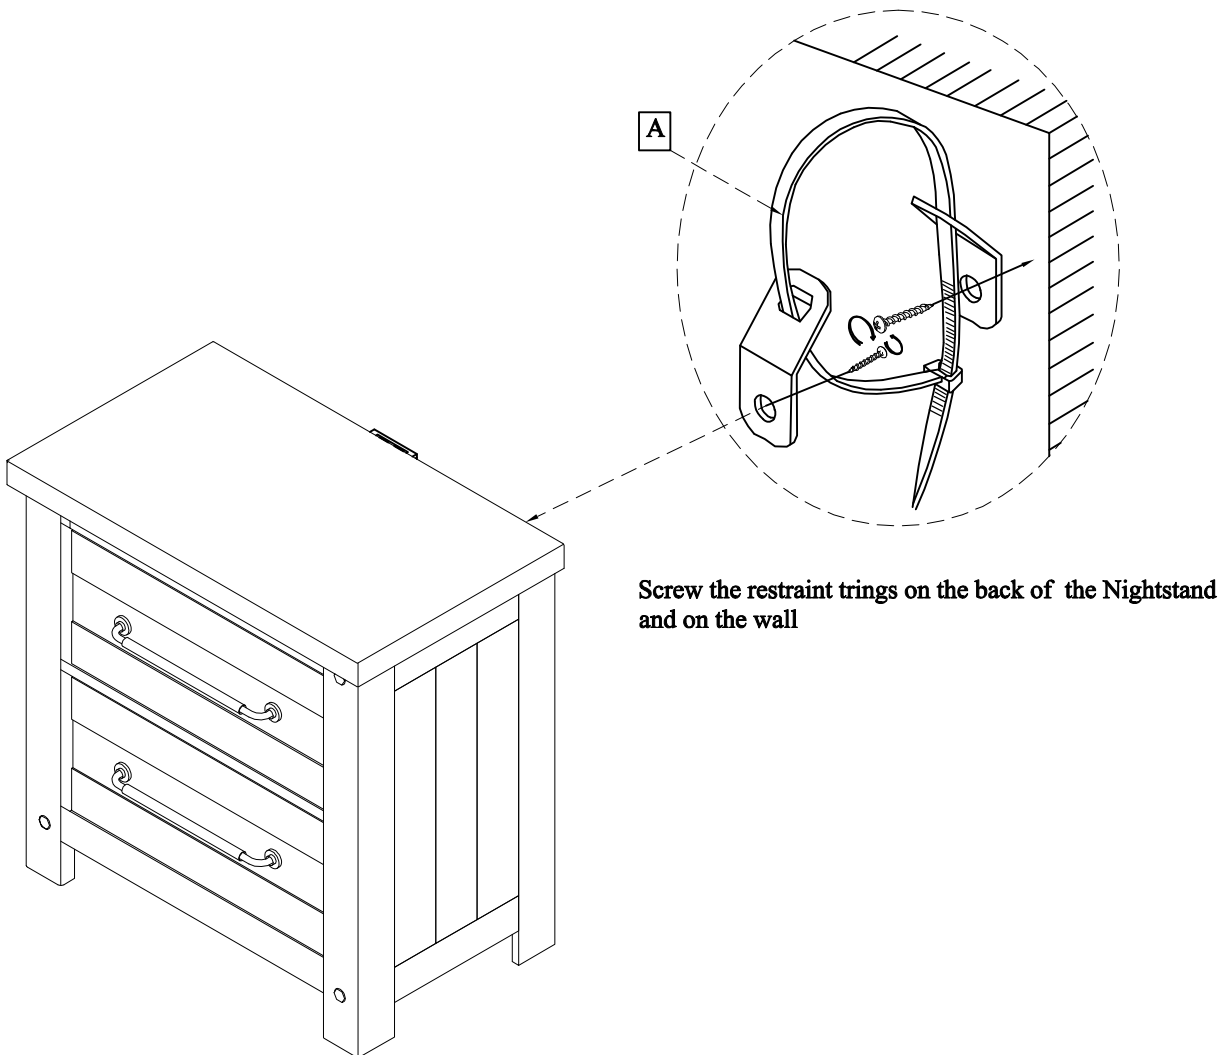

Assembly Instructions

SLAW 135-4788/4790-050 Nightstand

SKU# 32547880/32547905

This product is manufactured by SLAW for

ROOMS TO GO ►

*****Caution:** Please read all instructions carefully before starting the assembly process. These parts are cumbersome and heavy. Therefore, two people are recommended in order to prevent personal injury and ensure the parts are not damaged during the assembly.

Step	Code	HARDWARE LIST		
1	A	Furniture Tipping Restraint		1set

TOOLS REQUIRED (NOT PROVIDED)	
Description	Sketch
Phillips Screwdriver	

Anti Tipping Kit Location(s):
135-4788/4790-NS Nightstand
Top drawer inside