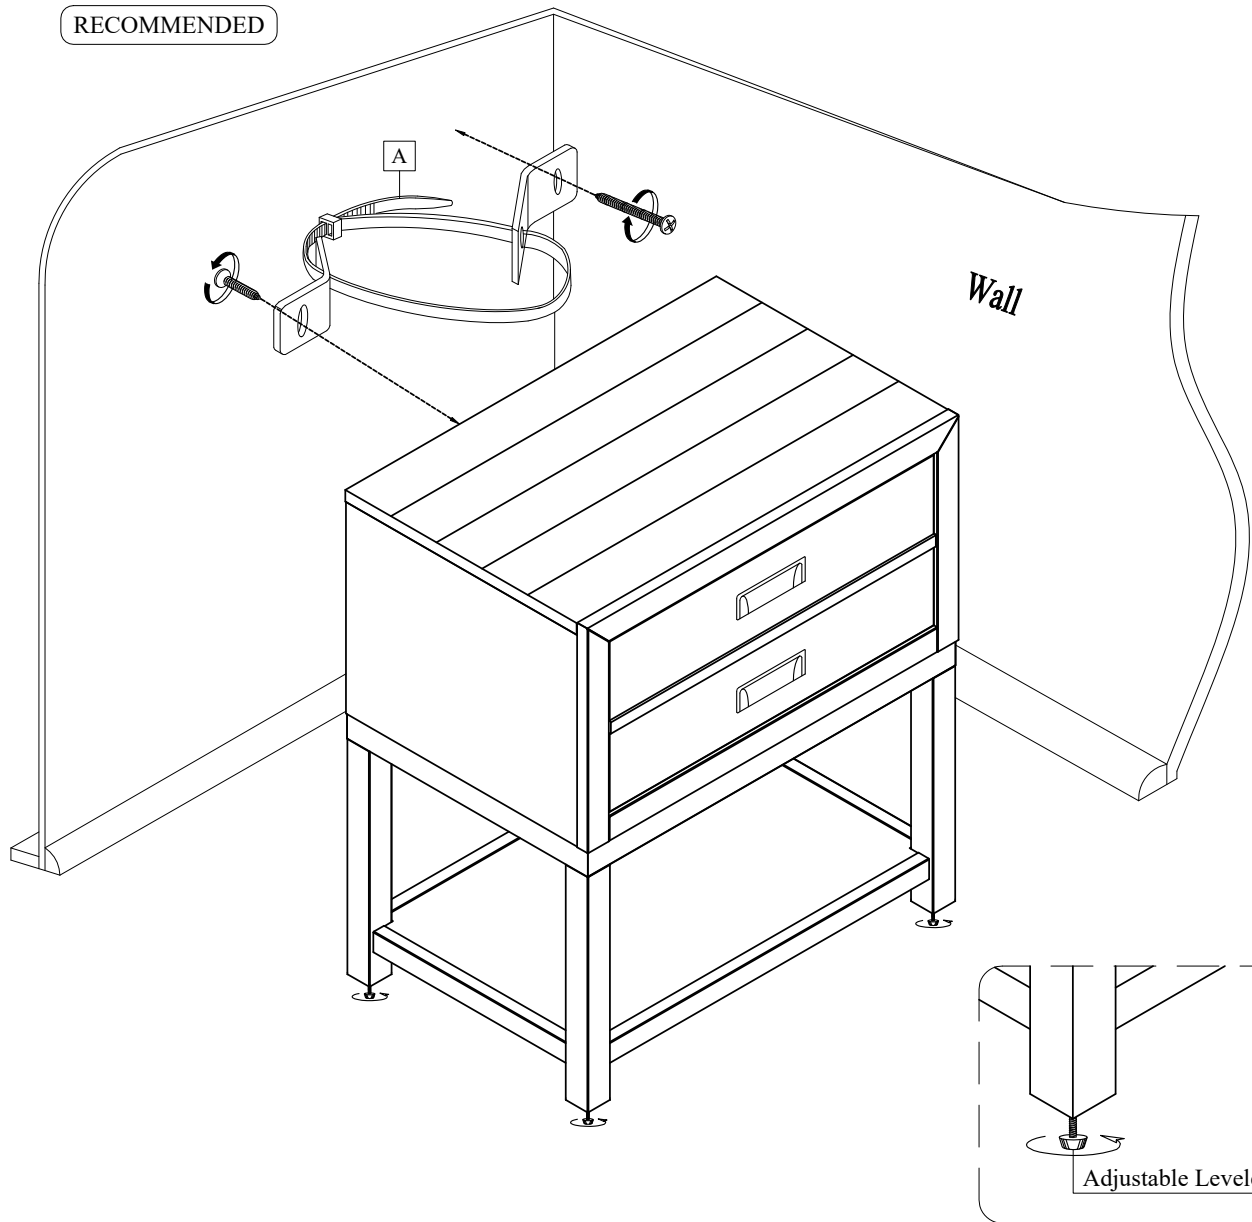

Assembly Instructions

HMIS 5156-82/5158-82 1 DRW NIGHTSTAND SKU# : 32551562 / 32551586

***Caution: Please read all instructions carefully before starting the assembly process. These parts are cumbersome and heavy. Therefore, two people are recommended in order to prevent personal injury and ensure the parts are not damaged during the assembly.

Step	Code	Hardware List	
1	A	Furniture Tipping Restraint	 1Set

Code	PARTS LIST		
1	Nightstand		1Pc

TOOLS REQUIRED (NOT PROVIDED)	
Description	Sketch
Phillips screwdriver	

This product is manufactured by HMIS for