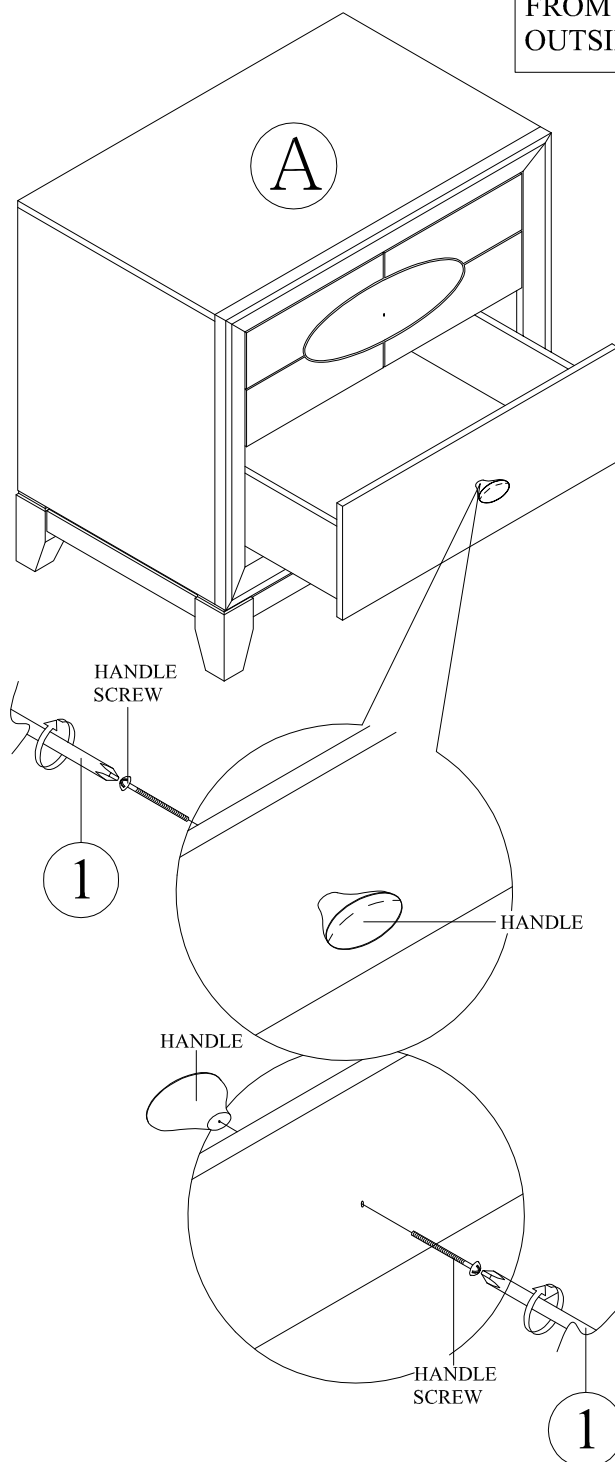

**ROOMS  
TO GO**

**LWYE ASSEMBLY INSTRUCTIONS**

MODEL : 5218

**NIGHT STAND**  
5218 - 5 SKU # 32552184

Thank you for purchasing this quality product. Be sure to check all packing material carefully for small parts. Which may have come loose inside the carton during shipment. Identify and count all parts and compare with the hardware list below :

	No.	Picture	Description	Dimension	Qty
Hardware List	①		Screw Driver (*)		1 Pc

	No.	Description	Qty
Parts List	A	Night Stand	1 Pc

**Notes :** (\*) The manufacturer does NOT provided Item 1.

# Assembly step

## STEP 1

To assemble handle to drawer

TO RE - ASSEMBLE HANDLE  
FROM INSIDE DRAWER TO  
OUTSIDE DRAWER

NOTE :