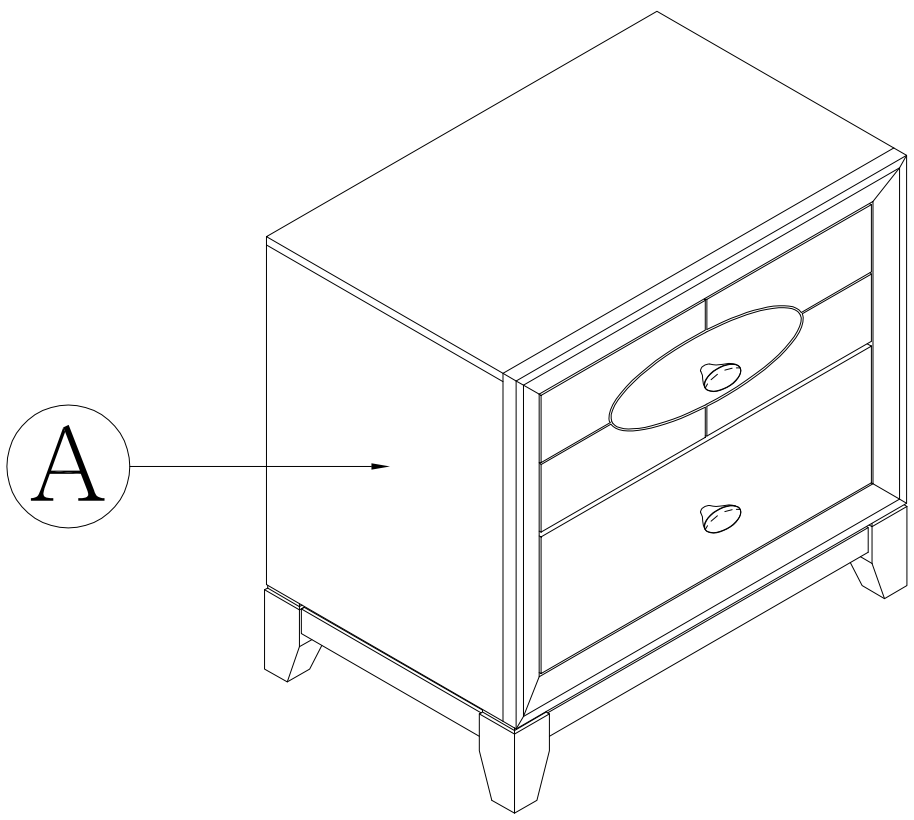

**ROOMS  
TO GO**

**LWYE ASSEMBLY INSTRUCTIONS**

MODEL : 5218

**NIGHT STAND**  
5218 - 5 SKU # 32552184

Thank you for purchasing this quality product. Be sure to check all packing material carefully for small parts. Which may have come loose inside the carton during shipment. Identify and count all parts and compare with the hardware list below :

	No.	Picture	Description	Dimension	Qty
Hardware List	①		Screw Driver (*)		1 Pc

	No.	Description	Qty
Parts List	A	Night Stand	1 Pc

**Notes :** (\*) The manufacturer does NOT provided Item 1.

## STEP 1

To assemble handle to drawer

TO RE - ASSEMBLE HANDLE  
FROM INSIDE DRAWER TO  
OUTSIDE DRAWER

NOTE :