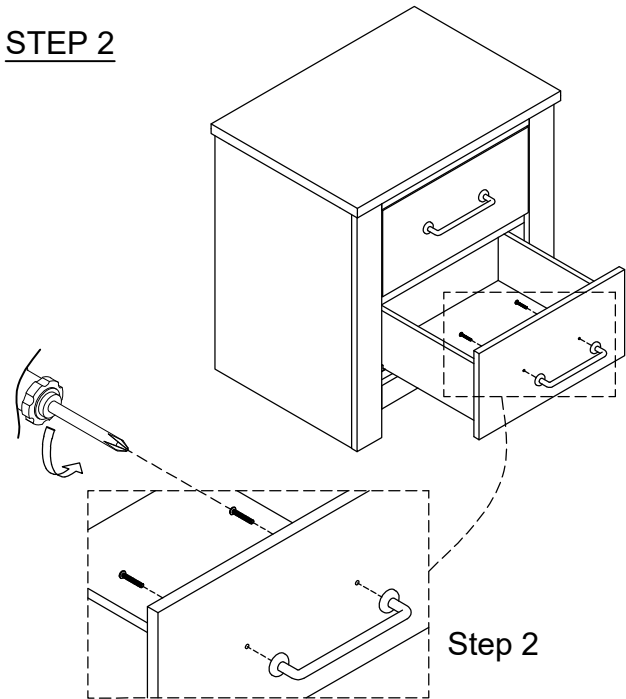

HARDWARE LIST			QTY
A	Furniture tipping restraint		1 set
TOOL REQUIRED (NOT PROVIDED): PHILLIPS SCREWDRIVER 			

PART LIST			QTY
1	NIGHT STAND		1 pc

ASSEMBLY COMPLETED

Assembly Instruction

HOUS BE6060-36 NIGHT STAND
HOUS BE6063-36 NIGHT STAND

SKU#32160602
SKU#32160638

***Caution: Please read all instructions carefully before starting the assembly process. These parts are cumbersome and heavy. Therefore, two people are recommended in order to prevent personal injury and ensure the parts are not damaged during the assembly.

STEP 1

Step 1

STEP 2

Step 2

STEP 3