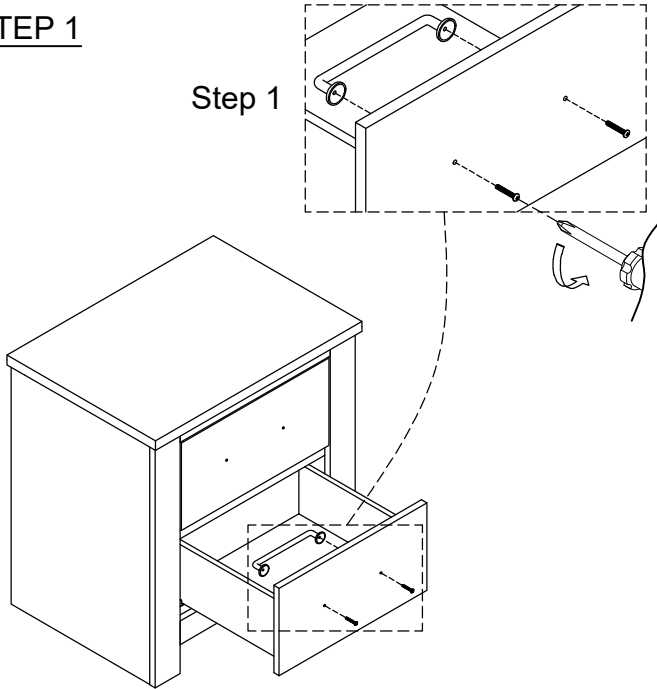

Assembly Instruction

HOUS BE6060-36 NIGHT STAND
HOUS BE6063-36 NIGHT STAND

SKU#32160602
SKU#32160638

***Caution: Please read all instructions carefully before starting the assembly process. These parts are cumbersome and heavy. Therefore, two people are recommended in order to prevent personal injury and ensure the parts are not damaged during the assembly.

STEP 1

Step 1