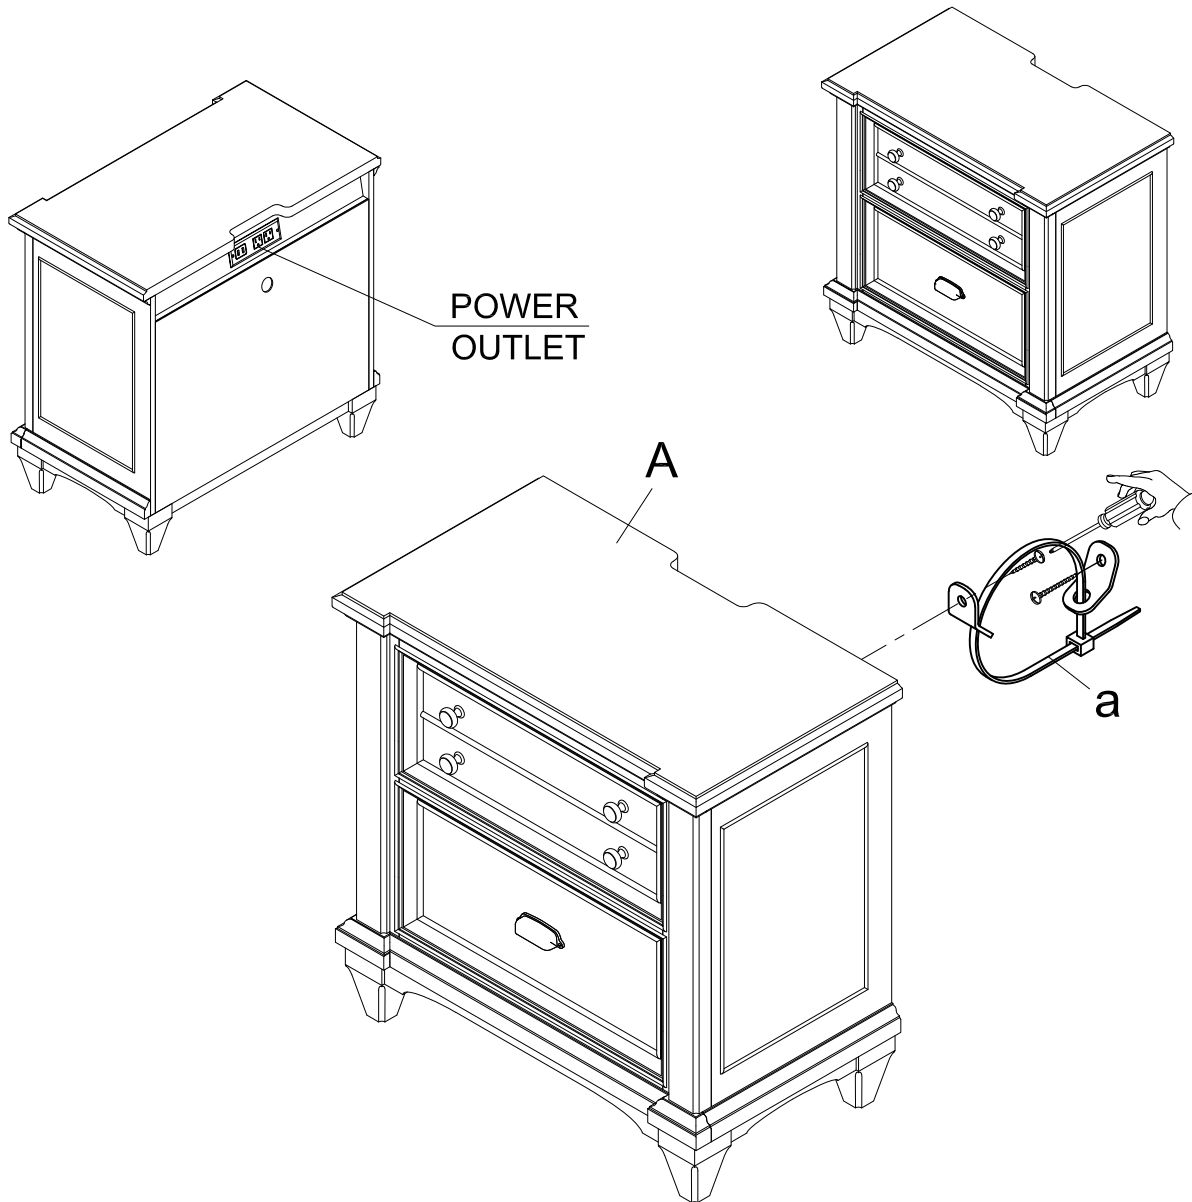

Assembly Instruction

HOUS 6592-37 Two Drawer NS w/usb SKU# 32565927
 HOUS 6594-37 Two Drawer NS w/usb SKU# 32565941
 HOUS 6598-37 Two Drawer NS w/usb SKU# 32565989

Thank you for purchasing this quality product. Be sure to check all packing materials carefully for small parts which may have come loose inside the carton during shipment. Identify and count all parts and compare with the parts list below.
 **Assemble the product on a flat, soft surface such as a carpet or cloth to prevent scratching the finish. Read all instruction and study the drawings carefully before starting the assembly process.

Part list

NO.	SKETCH	DESCRIPTION	Q'TY
A		Two Drawer NS	1 pc

TOOLS REQUIRED (NOT PROVIDED)	
Description	Sketch
PHILLIPS SCREWDRIVER	

Hardware list

NO.	SKETCH	DESCRIPTION	Q'TY
a		Furniture tipping restraint	1 set