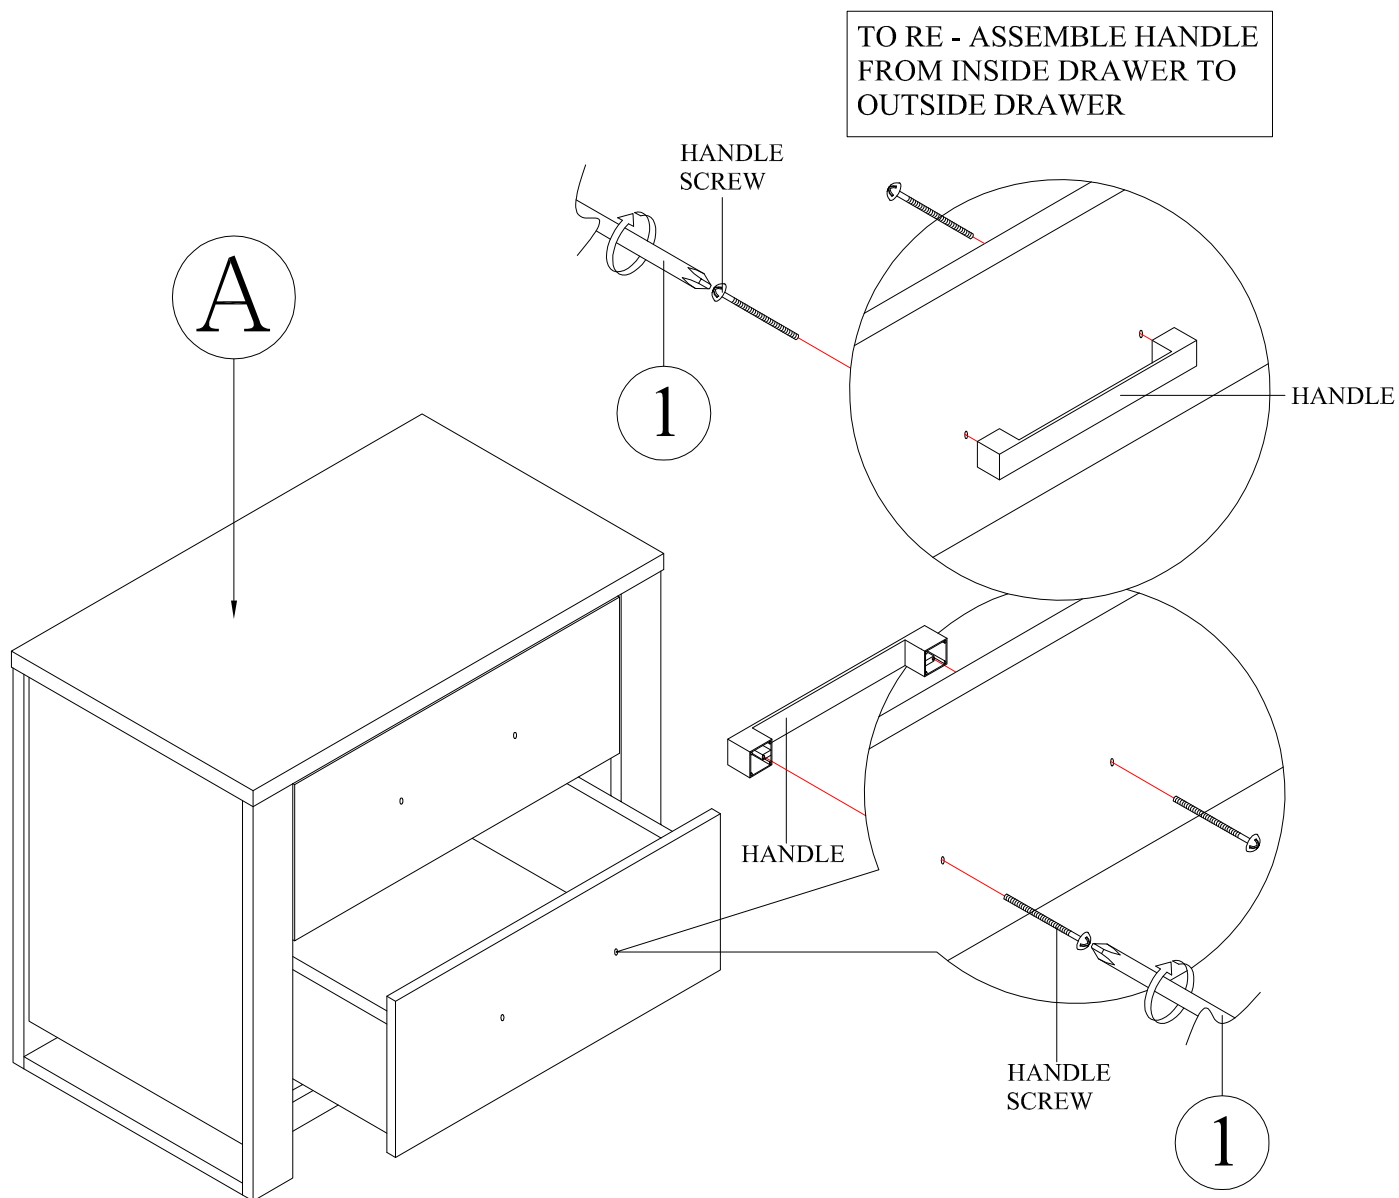

	No.	Picture	Description	Dimension	Qty
Hardware List	①		Screw Driver (*)		1 Pc
	No.	Description			Qty
Parts List	A	Night Stand			1 Pc

Notes : (*) The manufacturer does NOT provided Item 1.

PARTS DETAILS

Assembly step

STEP 1

To assemble handle to drawer

TO RE - ASSEMBLE HANDLE FROM INSIDE DRAWER TO OUTSIDE DRAWER

NOTE :