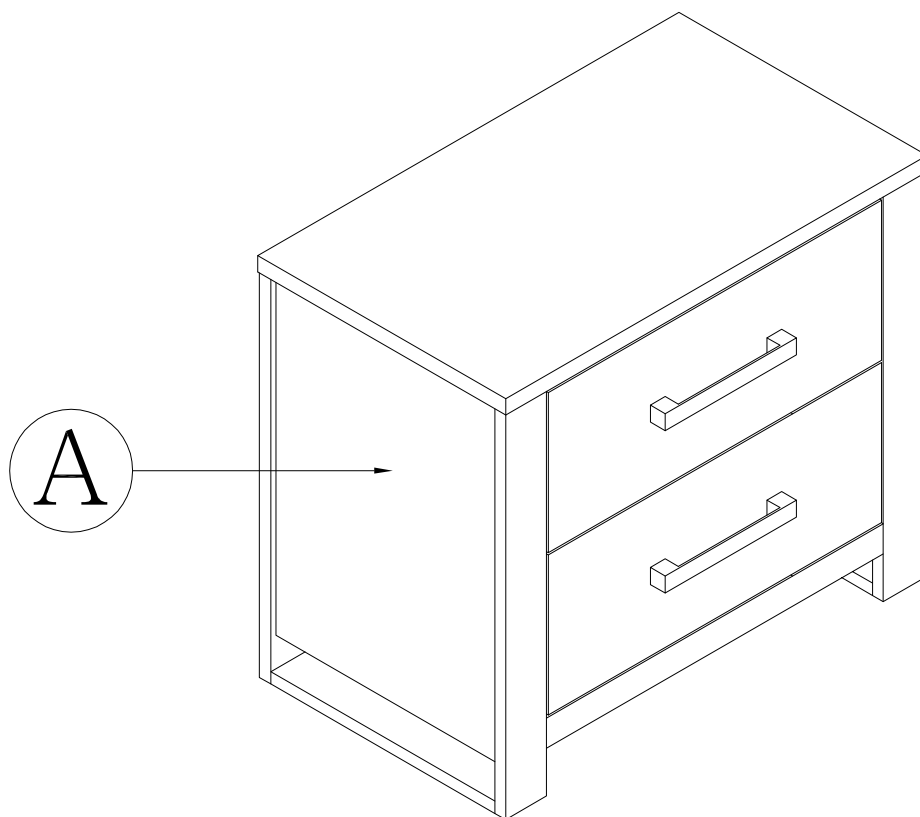

**ROOMS
TO GO**

NAJA ASSEMBLY INSTRUCTIONS

MODEL : 6821 / 6823

NIGHT STAND

6821 / 6823 - 05 - SKU # 32568214 / 32568238

Thank you for purchasing this quality product. Be sure to check all packing material carefully for small parts. Which may have come loose inside the carton during shipment. Identify and count all parts and compare with the hardware list below :

	No.	Picture	Description	Dimension	Qty
Hardware List	①		Screw Driver (*)		1 Pc
	No.	Description			Qty
Parts List	A	Night Stand			1 Pc

Notes : (*) The manufacturer does NOT provided Item 1.

PARTS DETAILS

Assembly step

STEP 1

To assemble handle to drawer

TO RE - ASSEMBLE HANDLE FROM INSIDE DRAWER TO OUTSIDE DRAWER

NOTE :