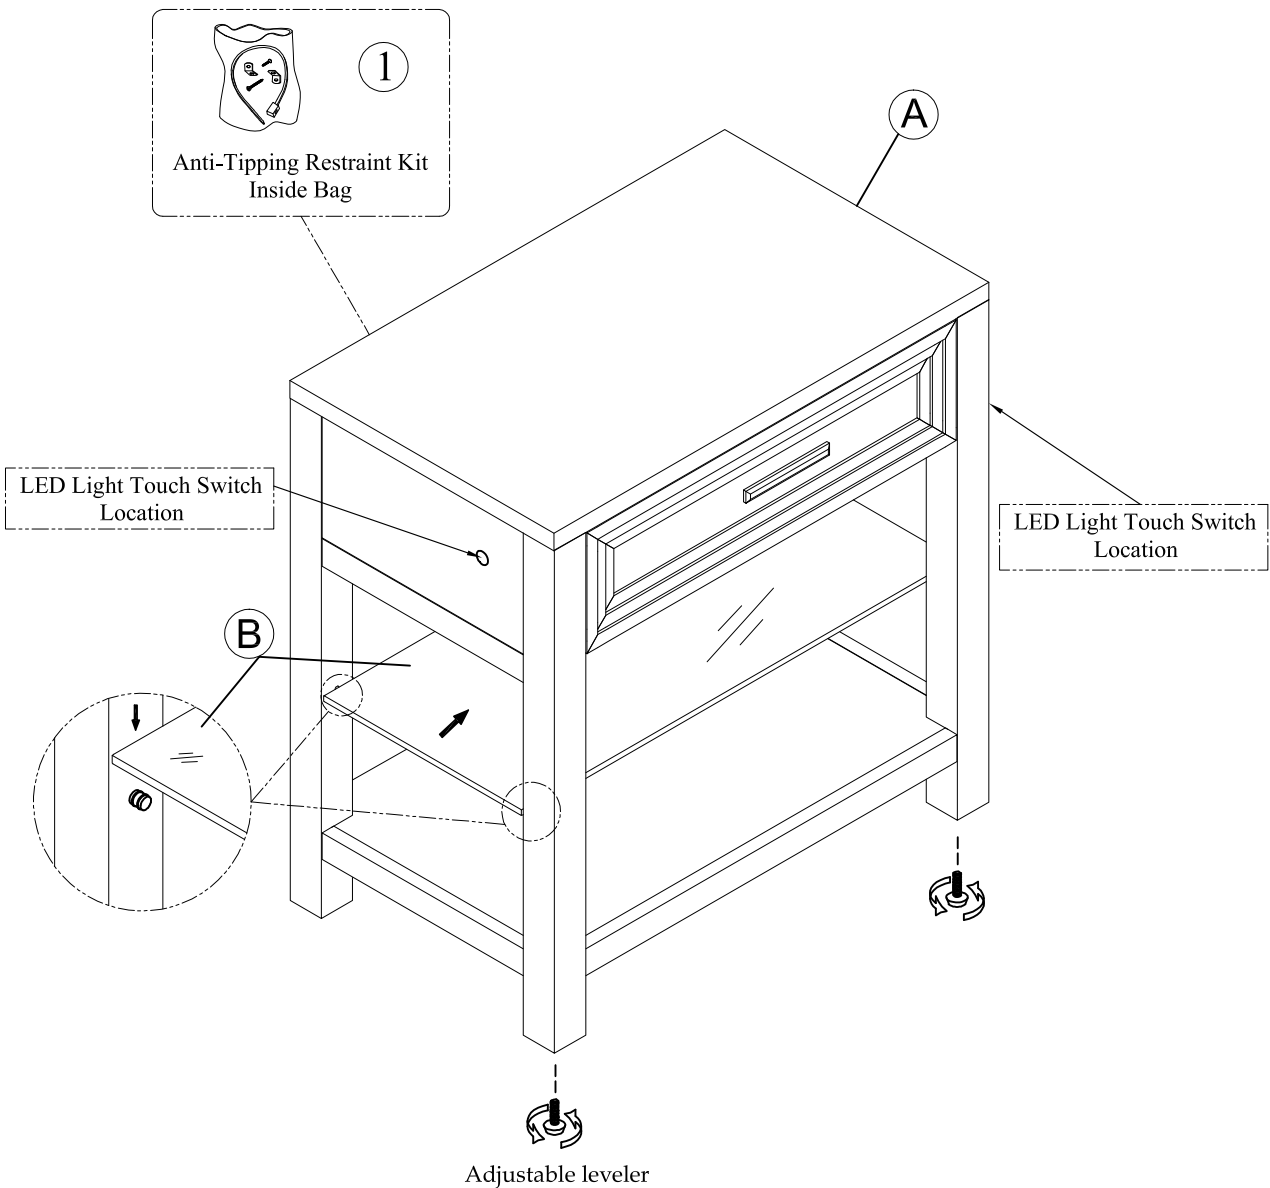

THANK YOU FOR PURCHASING THIS QUALITY PRODUCT. BE SURE TO CHECK ALL PACKING MATERIALS CAREFULLY FOR SMALL HARDWARE WHICH MAY HAVE COME LOOSE INSIDE THE CARTON DURING SHIPMENT. IDENTIFY AND COUNT ALL HARDWARE AND COMPARE WITH THE HARDWARE LIST BELOW.

PARTS LIST :			
No.	Description	Sketch	Q' TY
A	Nightstand		1
B	Glass Shelf		1

HARDWARE LIST :		
NO.	HARDWARE LIST	Q' TY
1	 Anti-Tip Restraint Kit	1 Set
	 Tool Required (not provided)	

Hardware Pack Location:

Inside Box: 6891 Nightstand

SKU: 32568911