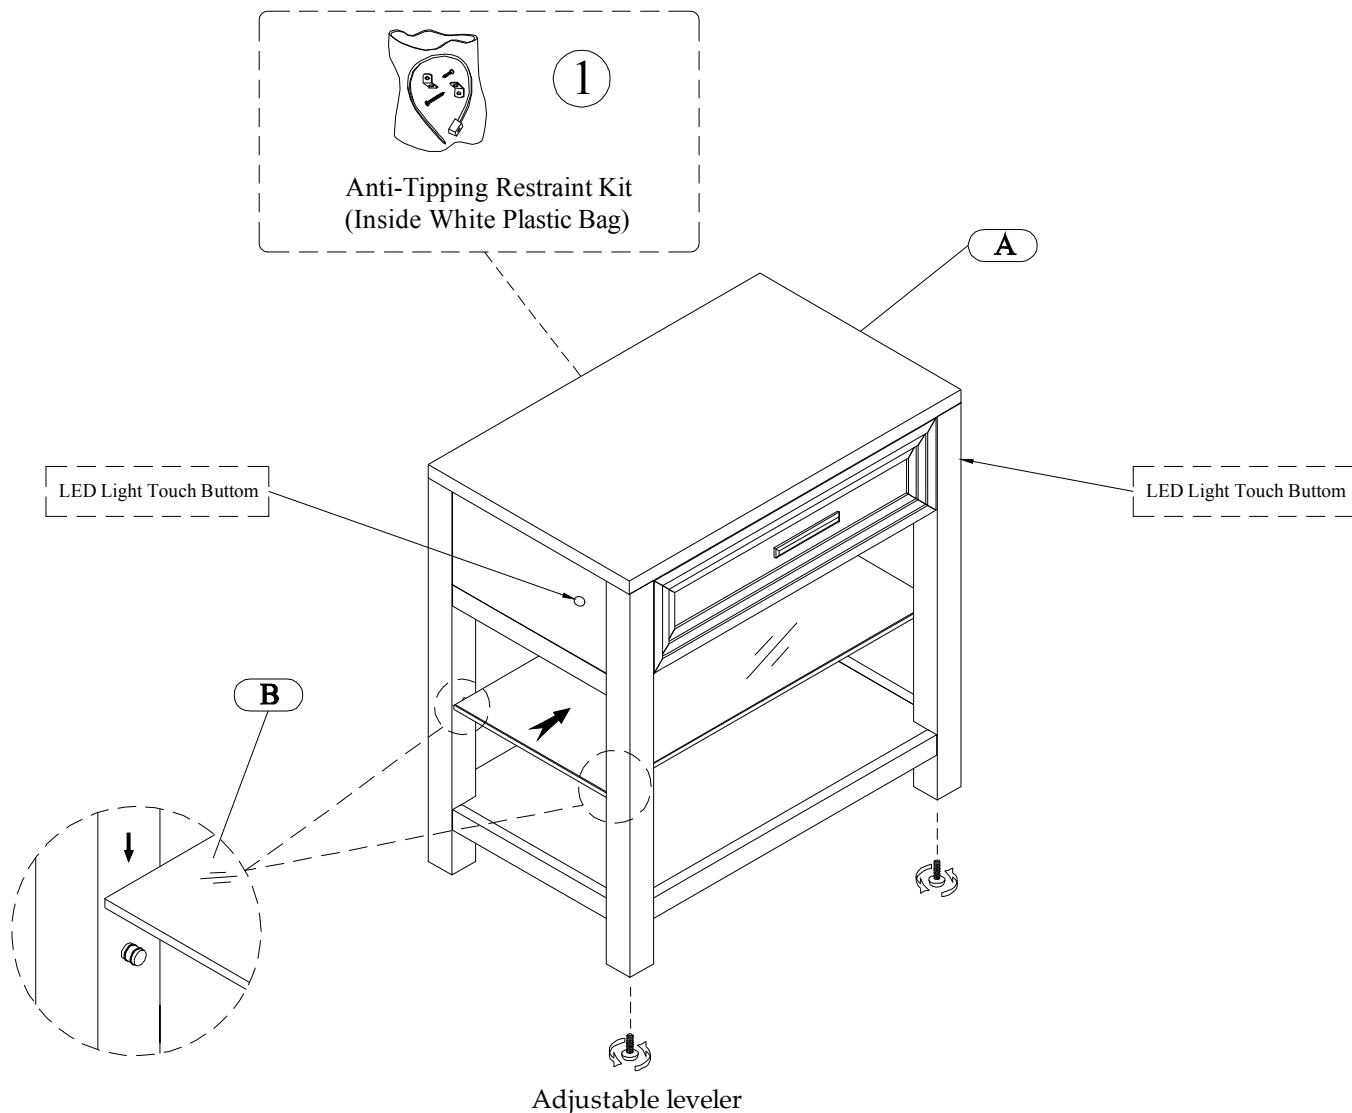

THANK YOU FOR PURCHASING THIS QUALITY PRODUCT. BE SURE TO CHECK ALL PACKING MATERIALS CAREFULLY FOR SMALL HARDWARE WHICH MAY HAVE COME LOOSE INSIDE THE CARTON DURING SHIPMENT. IDENTIFY AND COUNT ALL HARDWARE AND COMPARE WITH THE HARDWARE LIST BELOW.

PARTS LIST :

No.	Description	Sketch	Q' TY
A	Nightstand		1
B	Glass Shelf		1

HARDWARE PACKED IN MIRROR :

No.	Sketch	Description	Q' TY
1		Anti- Tip Restraint Kit	1Set
 Tool Required (not provided)			

Hardware Pack Location:

Inside Box: 6891 Nightstand,

SKU: 32568911