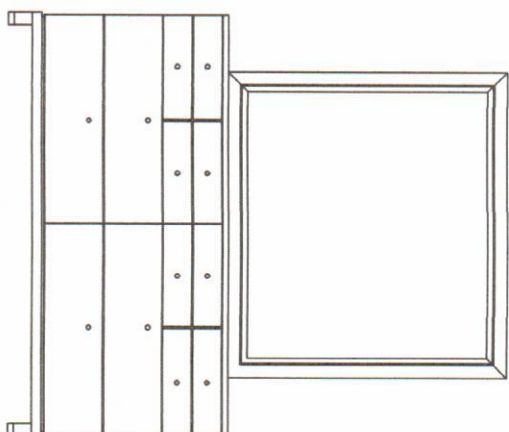

69 Rtg Rose com pes do Daisy

PANEL HEADBOARD AND LOW FOOTBOARD

- 6925 _ FULL 4/6
(60W x 84 Long x 44H)
- 6921 _ QUEEN 5/0
(66W x 89 Long x 44H)
- 6923 _ KING SIZE 6/6
(84W x 89 Long x 44H)
- 6919 _ CALIFORNIA KING SIZE 6/0
(78W x 93 Long x 44H)

6908 _ NIGHT STAND 2 DRAWERS
(22W x 16D x 23H)

6906 _ PICTURE FRAME MIRROR
(39.5SW x 1.25D x 39.5H)

6901 _ DOUBLE DRESSER
(60.W x 17.D x 35H)

6910 _ FIVE DRAWER CHEST
(30W x 17D x 48H)

WOOD RAILS

FULL SLATROLL

- 6939 _ WOOD RAILS FULL 4/6 (rail 76")
- 6941 _ WOOD RAILS QUEEN 5/0 (rail 81")
- 6942 _ WOOD RAILS KING SIZE 6/6 (rail 81")
- 6943 _ WOOD RAILS CALIFORNIA KING SIZE 6/0 (rail 85")

6974 _ TV Stand four drawers
(44.25W x 17D x 31.5H)