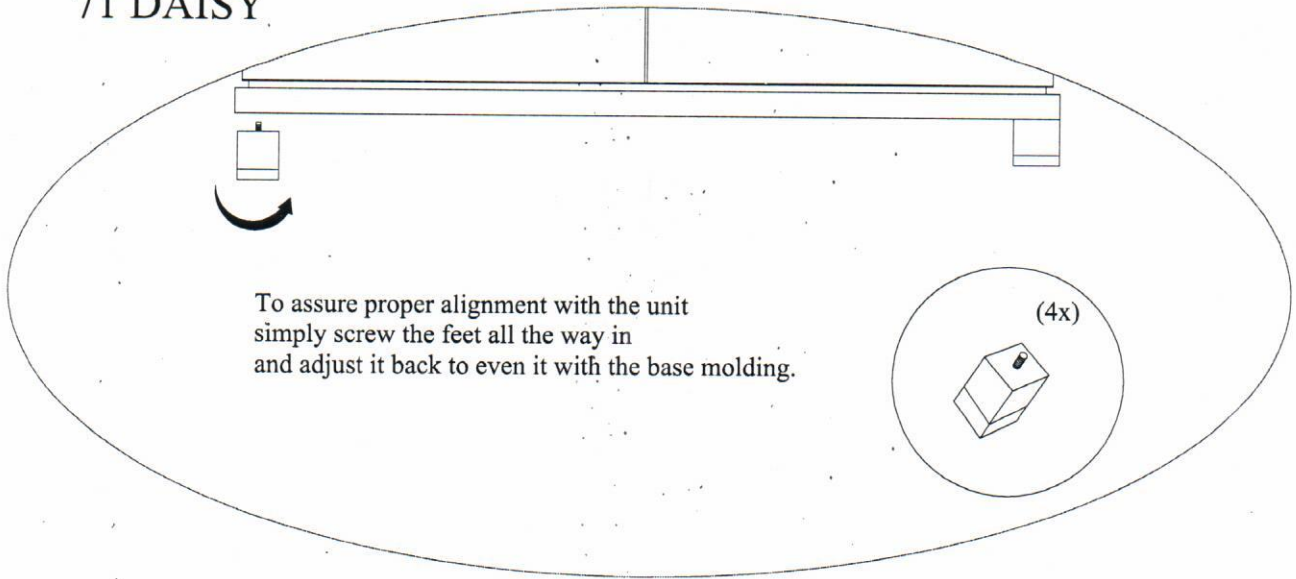

- 73 JASMINE
- 61 AZALEA ESPECIAL
- 63 ORCHID
- 69 ROSE RTG
- 71 DAISY

To assure proper alignment with the unit simply screw the feet all the way in and adjust it back to even it with the base molding.

- 73 JASMINE
- 61 AZALEA ESPECIAL
- 63 ORCHID
- 69 ROSE RTG
- 71 DAISY