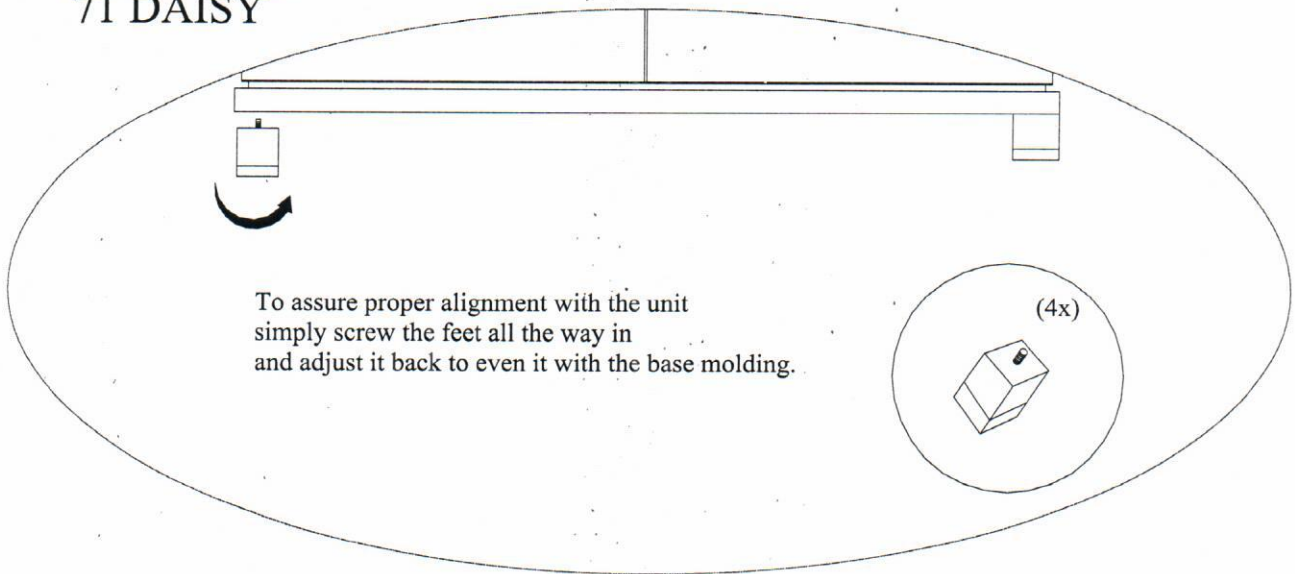

To assure proper alignment with the unit simply screw the feet all the way in and adjust it back to even it with the base molding.