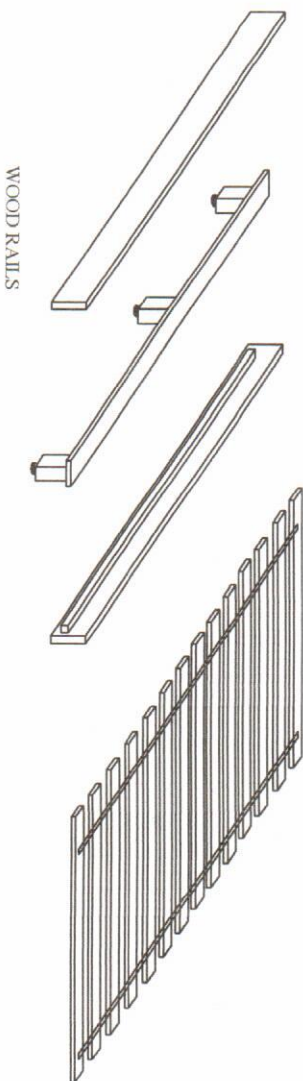

69 Rtg Rose com pes do Daisy

PANEL HEADBOARD AND LOW FOOTBOARD

- 6925 _ FULL 4/6
(60W x 84 Long x 44H)
- 6921 _ QUEEN 5/0
(66W x 89 Long x 44H)
- 6923 _ KING SIZE 6/6
(84W x 89 Long x 44H)
- 6919 _ CALIFORNIA KING SIZE 6/0
(78W x 93 Long x 44H)

6908 _ NIGHT STAND 2 DRAWERS
(22W x 16D x 23H)

6906 _ PICTURE FRAME MIRROR
(39.5SW x 1.25D x 39.5H)

6901 _ DOUBLE DRESSER
(60.W x 17.D x 35H)

6910 _ FIVE DRAWER CHEST
(30W x 17D x 48H)

WOOD RAILS

FULL SLATROLL

- 6939 _ WOOD RAILS FULL 4/6 (rail 76")
- 6941 _ WOOD RAILS QUEEN 5/0 (rail 81")
- 6942 _ WOOD RAILS KING SIZE 6/6 (rail 81")
- 6943 _ WOOD RAILS CALIFORNIA KING SIZE 6/0 (rail 85")

6974 _ TV Stand four drawers
(44.25W x 17D x 31.5H)

67.01 Rose

1

Detail

2

Detail

A(x01)