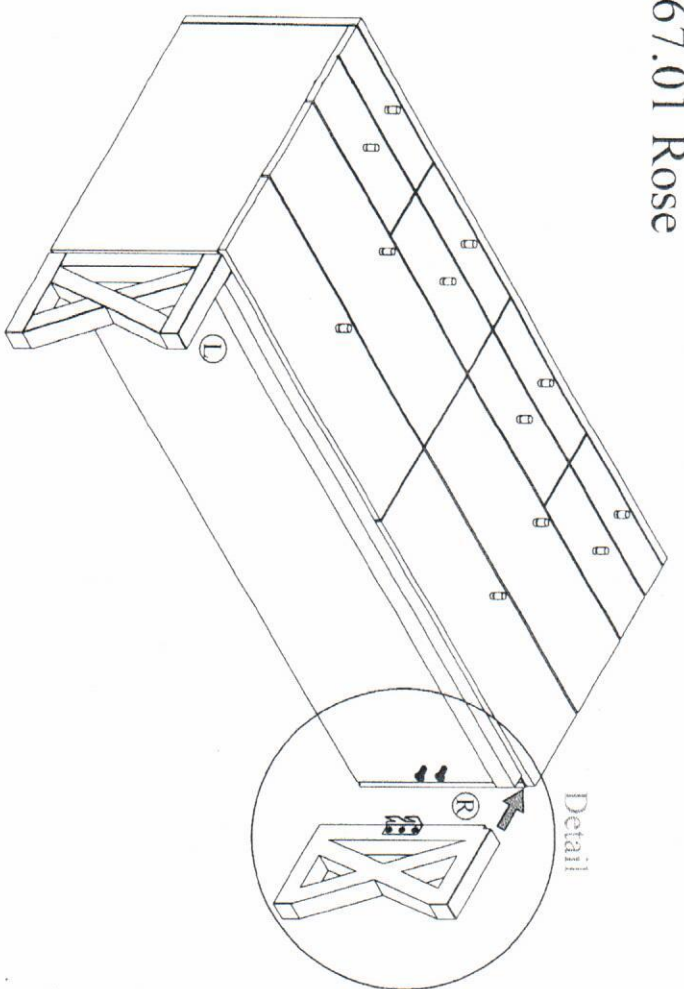

67.01 Rose

1

Detail

2

Detail

A(x01)