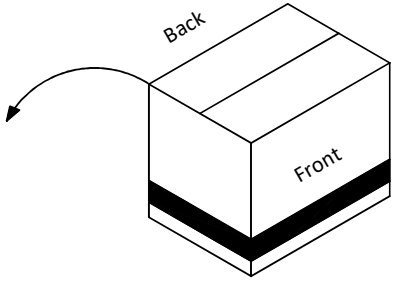

Drawing Code
TM117SMN008
REV. **0**
MODEL
FIBI 7420-7421

Item Description
EVELYN Night Stand Assembling

Date 09/06/2023
Sheet 1/1
Designer:
Luca Tontini

SKU 32574205

SKU 32574217

SKU 33574206

1 Rotate 90° twice counter-clockwise

2 Open the carton using a cutter

3 Open the carton fold

4 Rotate 90° twice -clockwise

5 Lift the carton off

6 Remove all the packaging

Night Stand ready to work