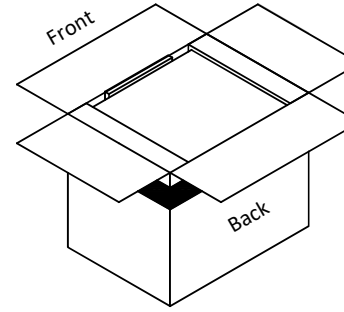

Drawing Code
TM117SMN008
REV. **0**
MODEL
FIBI 7420-7421

Item Description
EVELYN Night Stand Assembling

Date 09/06/2023
Sheet 1/1
Designer:
Luca Tontini

SKU 32574205

SKU 32574217

SKU 33574206

1 Rotate 90° twice counter-clockwise

2 Open the carton using a cutter

3 Open the carton fold

4 Rotate 90° twice -clockwise

5 Lift the carton off

6 Remove all the packaging

Night Stand ready to work