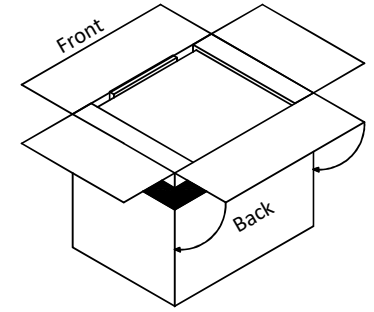

Drawing Code
TM117SMN008
REV. **0**
MODEL
FIBI 7420-7421

Item Description
EVELYN Night Stand Assembling

Date 09/06/2023
Sheet 1/1
Designer:
Luca Tontini

SKU 32574205

SKU 32574217

SKU 33574206

1 Rotate 90° twice counter-clockwise

2 Open the carton using a cutter

3 Open the carton fold

4 Rotate 90° twice -clockwise

5 Lift the carton off

6 Remove all the packaging

Night Stand ready to work