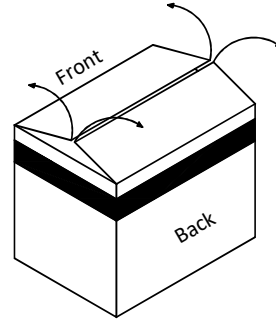

Drawing Code
TM117SMN008
REV. **0**
MODEL
FIBI 7420-7421

Item Description
EVELYN Night Stand Assembling

Date 09/06/2023
Sheet 1/1
Designer:
Luca Tontini

SKU 32574205

SKU 32574217

SKU 33574206

1 Rotate 90° twice counter-clockwise

2 Open the carton using a cutter

3 Open the carton fold

4 Rotate 90° twice -clockwise

5 Lift the carton off

6 Remove all the packaging

Night Stand ready to work