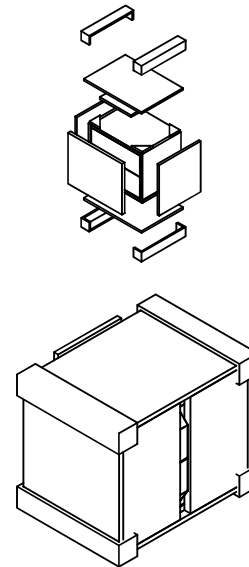

Drawing Code
TM117SMN008
REV. **0**
MODEL
FIBI 7420-7421

Item Description
EVELYN Night Stand Assembling

Date 09/06/2023
Sheet 1/1
Designer:
Luca Tontini

SKU 32574205

SKU 32574217

SKU 33574206

1 Rotate 90° twice counter-clockwise

2 Open the carton using a cutter

3 Open the carton fold

4 Rotate 90° twice -clockwise

5 Lift the carton off

6 Remove all the packaging

Night Stand ready to work