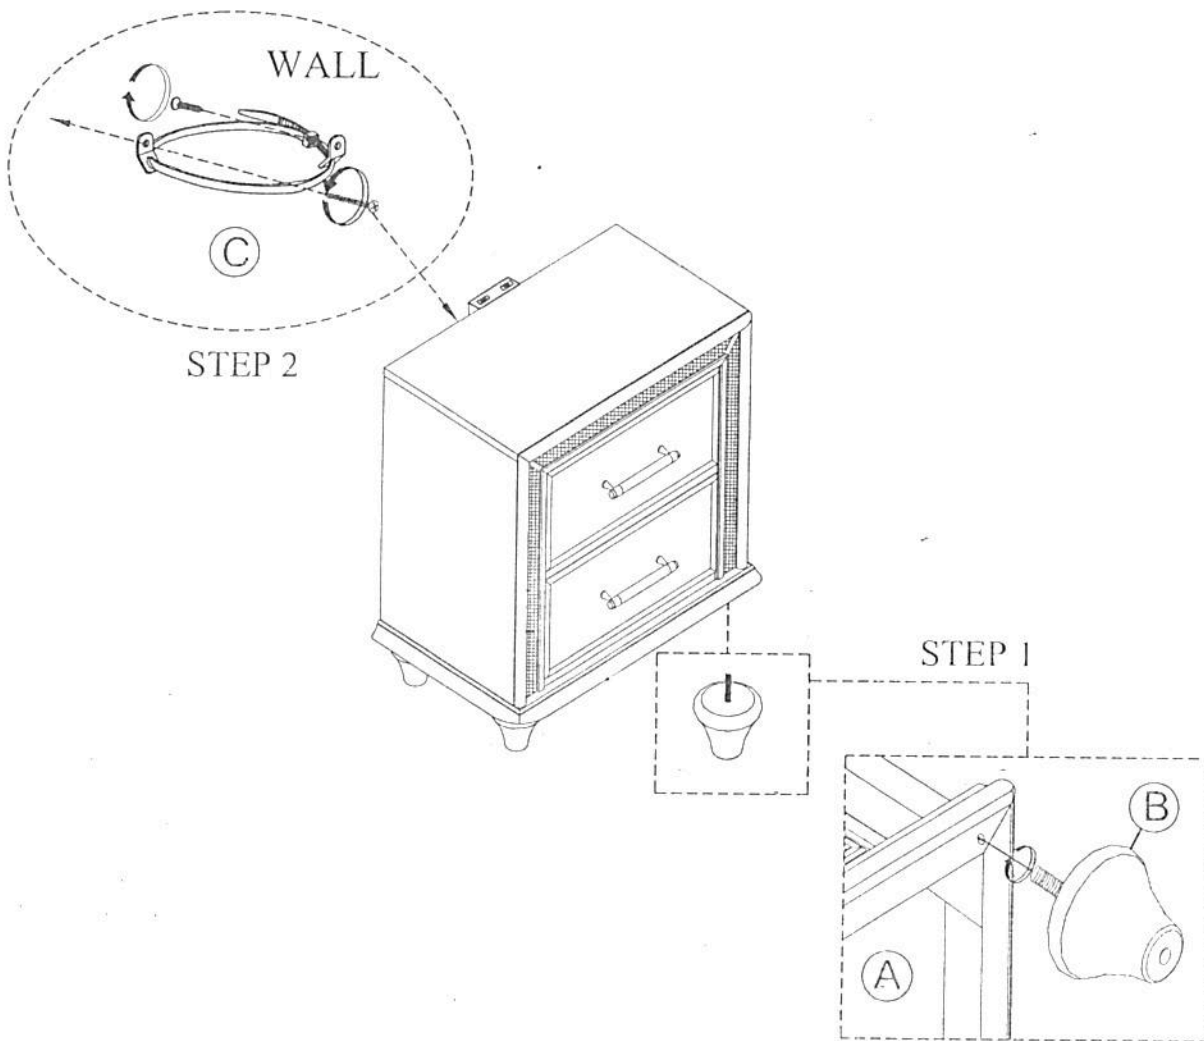

Assembly Instruction

SLAW 135-7532-050- Nightstand

SKU # 32575322

***Caution: Please read all instructions carefully before starting the assembly process. These parts are cumbersome and heavy. Therefore, two people are recommended in order to prevent personal injury and insure the parts are not damaged during the assembly

PARTS LIST:			
Code	Description	Sketch	Quantity
A	Nightstand		1 pc
B	Bun Foot		4 pcs

Step	Code	Anti Tipping Kit List
2	C	Anti tipping kits 1 Set

Screw the restraint trings on the back of the Drawer Chest stand and on the wall

Anti Tipping Kit Location(s): inside top drawer.

Nightstand , Sku # 32575322