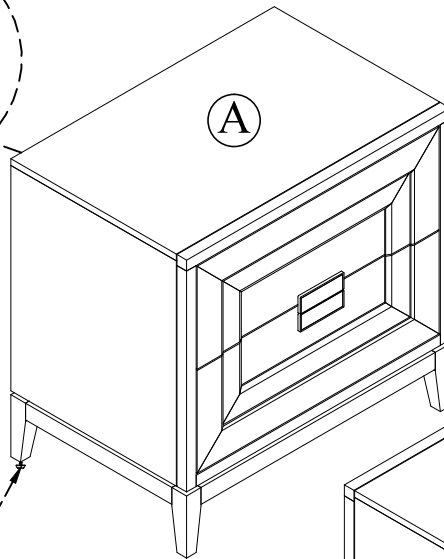

Leveler 4pcs
Adjust the leveler until it is balanced and touching the floor