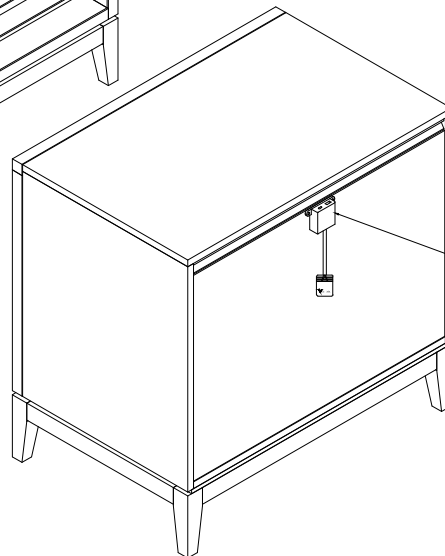

Leveler 4pcs
Adjust the leveler until it is balanced and touching the floor