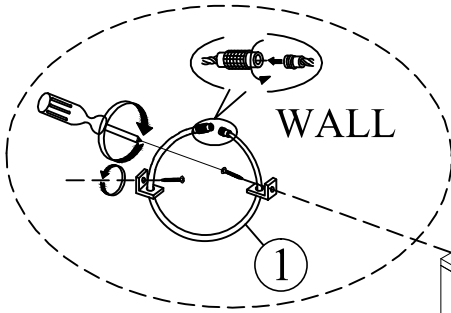

Assembly Instructions

NAJA 7968-5 NIGHTSTAND SKU # 32579685

Thank you for purchasing this quality product. Be sure to check all packing material carefully for small parts, which may have come loose inside the carton during shipment. Identify and count all parts and compare with the HARDWARE LIST below.

PARTS LIST	NO.	Description	Quantity	TOOLS REQUIRED (NOT PROVIDED)	
	A	Nightstand		1 pc	Description
				Phillips screwdriver	

HARDWARE LIST	NO.	Description	Quantity
	1	Anti tipping kits 	1 Set

Anti-tip hardware - customer assembly required