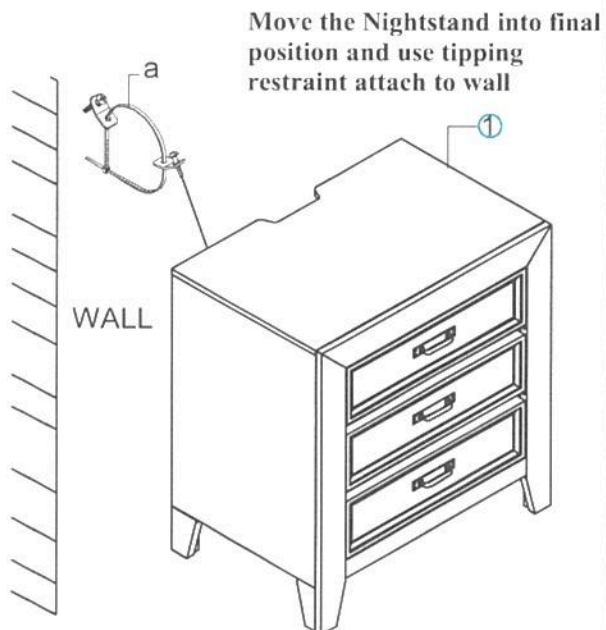

HARDWARE LIST:

No.	Sketch	Description	Quantity
a		TIPPING RESTRAINT	1SET

Completed