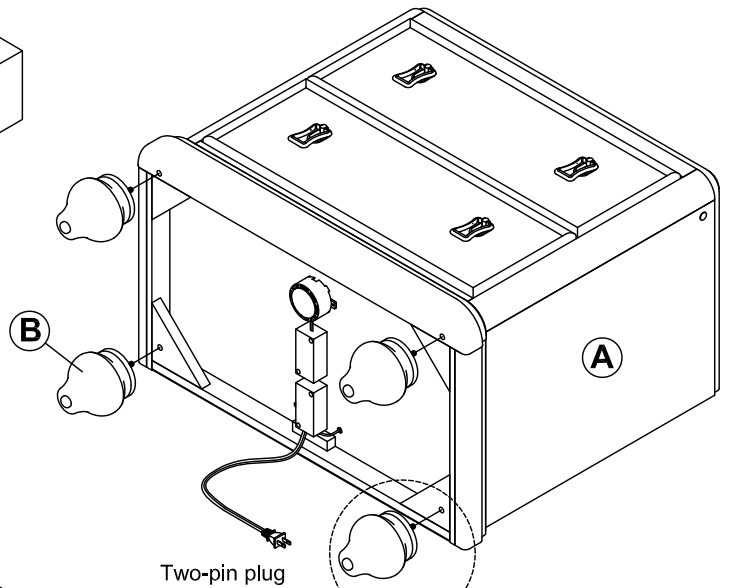

Sofia Vergara
COLLECTION

ASSEMBLY INSTRUCTION

MODEL: SLAW 8970-050

SKU#: 32589701

DESCRIPTION: NIGHTSTAND

Thank you for purchasing this quality product. Be sure to check all packing material carefully for small Hardware which may have come loose inside the carton during shipment. Identify and count all hardware and compare with the hardware list below.

PARTS LIST:

NO.	Description	Sketch	Quantity
A	Nightstand		1PC
B	Foot		4PCS

MADE IN VIETNAM