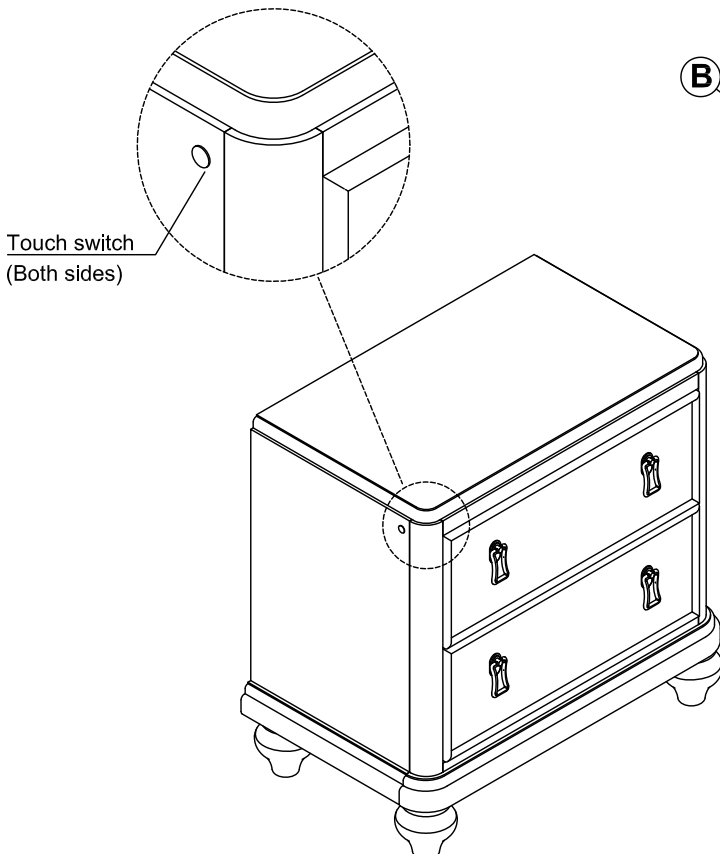

Sofia Vergara
COLLECTION

ASSEMBLY INSTRUCTION

MODEL: SLAW 8970-050

SKU#: 32589701

DESCRIPTION: NIGHTSTAND

Thank you for purchasing this quality product. Be sure to check all packing material carefully for small Hardware which may have come loose inside the carton during shipment. Identify and count all hardware and compare with the hardware list below.

PARTS LIST:

NO.	Description	Sketch	Quantity
A	Nightstand		1PC
B	Foot		4PCS

MADE IN VIETNAM