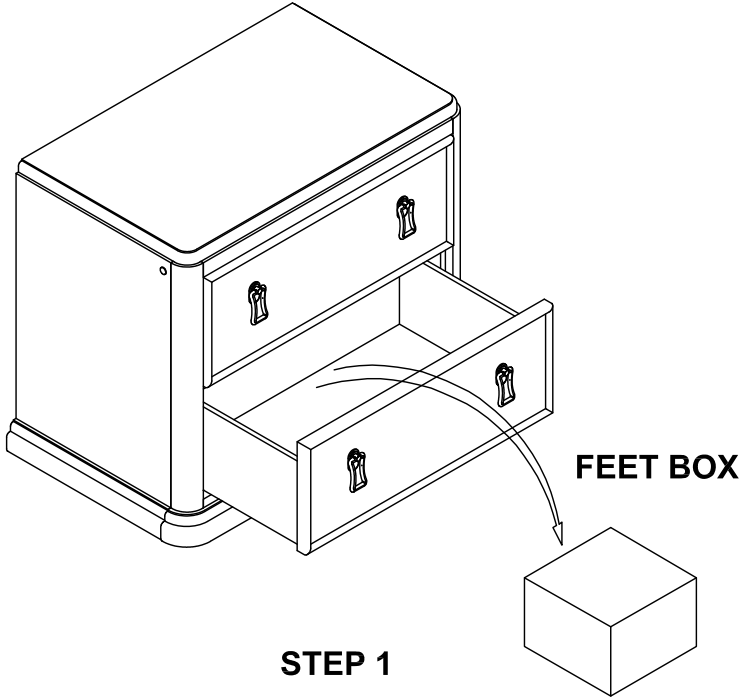

Sofia Vergara
COLLECTION

ASSEMBLY INSTRUCTION

MODEL: SLAW 8970-050

SKU#: 32589701

DESCRIPTION: NIGHTSTAND

Thank you for purchasing this quality product. Be sure to check all packing material carefully for small Hardware which may have come loose inside the carton during shipment. Identify and count all hardware and compare with the hardware list below.

PARTS LIST:

NO.	Description	Sketch	Quantity
A	Nightstand		1PC
B	Foot		4PCS

MADE IN VIETNAM