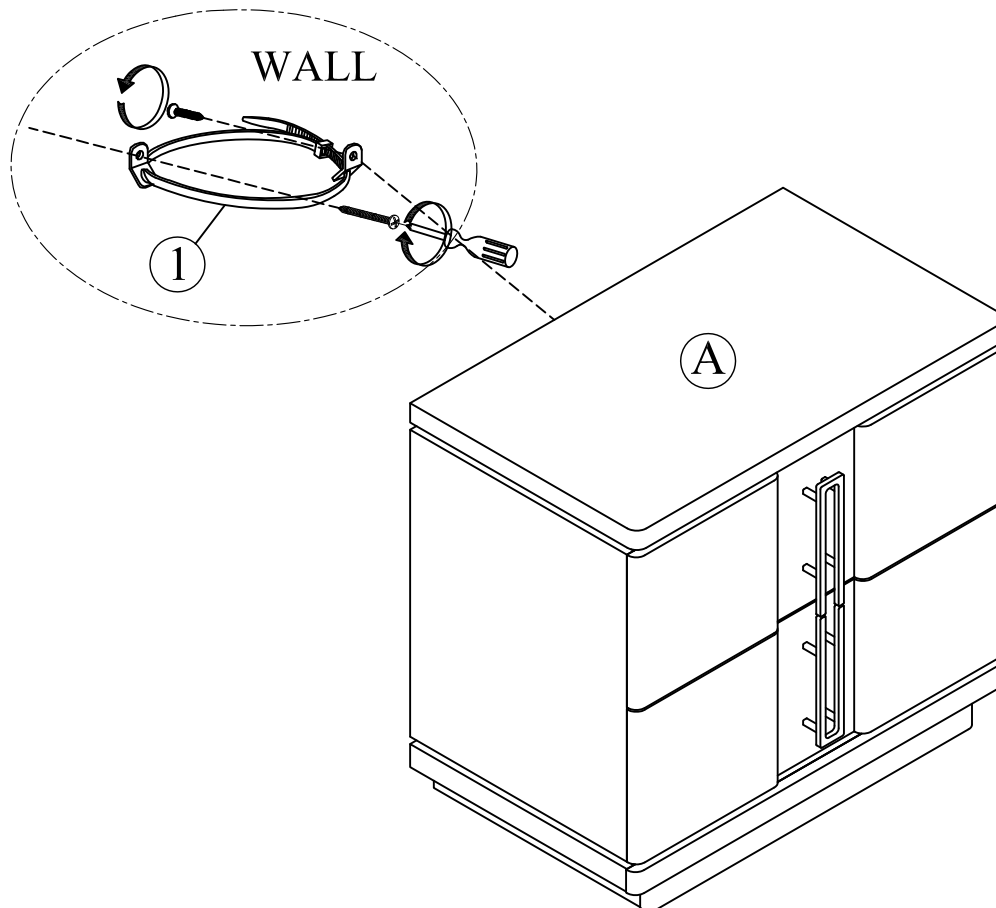

Assembly Instructions

NAJA 9050-5 NIGHTSTAND

SKU # 32590502

Thank you for purchasing this quality product. Be sure to check all packing material carefully for small parts, which may have come loose inside the carton during shipment. Identify and count all parts and compare with the **HARDWARE LIST** below.

PARTS LIST	NO.	Description	Quantity	TOOLS REQUIRED (NOT PROVIDED)	
	A	NIGHTSTAND		1	Description
HARDWARE LIST	NO.	Description			
	1	Anti tipping kits		1 Set	Phillips screwdriver

Remark:
Tipping hardware attached to the back panel.