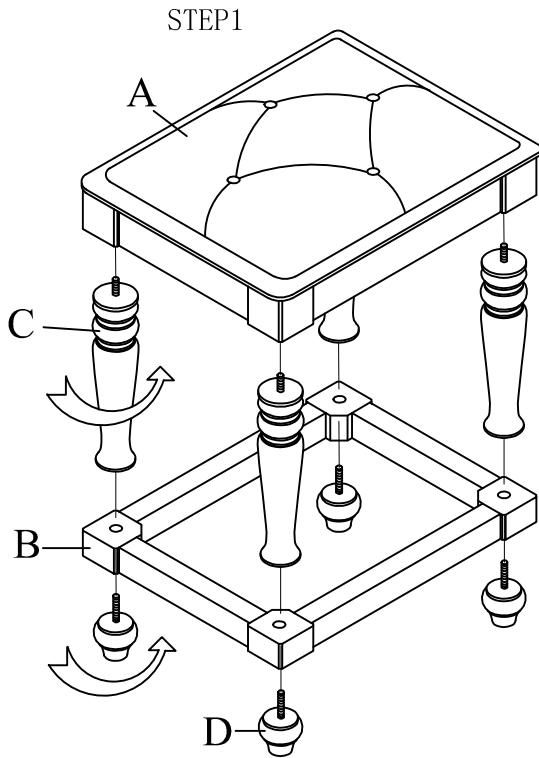

## PARTS LIST

1. Seat Frame - 1 Pc

2. Bottom Frame - 1 Pc

3. Leg- 4 Pcs

4. Bun Foot- 4 Pcs

## PARTS LIST

Step	Code	Hardware	Q'TY
	A	Allen Key	1 Pc
1	B	Bolt 1/4" x 23 x 1 3/8"	8 Pcs
		Spring Washer 1/4" dia.	
		Flat Washer 1/4" dia.	
2		Anti-tip Restraint	1 set

	7. Vanity Mirror - 1 Pc
	8. Side Mirror - 2 Pcs (L = 1 R = 1)
	9. Mirror Support- 2 Pcs
	10. Five Drawers Desk- 1 Pc