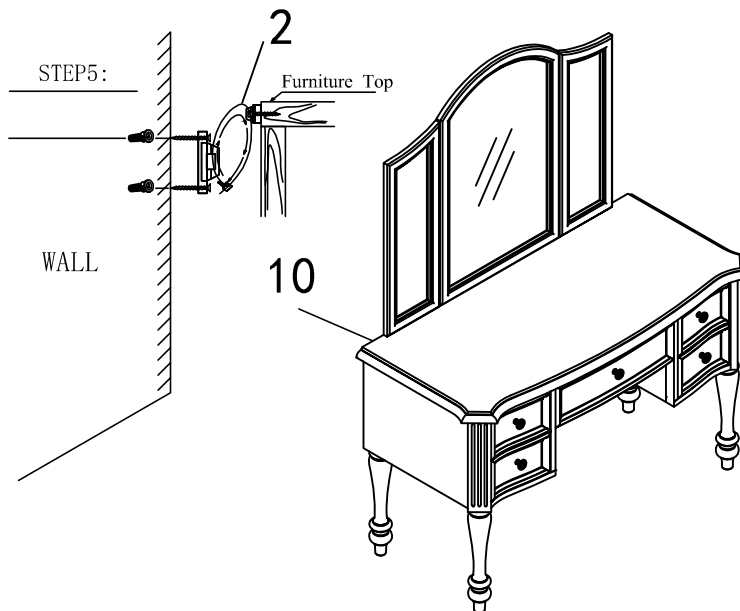

PNWD

Assembly Instructions

Manufactured for
Rooms To Go

1533-V5D
1533-VB
1533-VM

VANITY
VANITY STOOL
VANITY MIRROR

SKU# 33115331
SKU# 33515339
SKU# 33215333

PARTS LIST

Step	Code	Hardware	Q'TY
	A	Allen Key	1 Pc
1	B	Bolt 1/4" x 23 x 1 3/8"	8 Pcs
		Spring Washer 1/4" dia.	
		Flat Washer 1/4" dia.	
2		Anti-tip Restraint	1 set

	7. Vanity Mirror - 1 Pc
	8. Side Mirror - 2 Pcs (L = 1 R = 1)
	9. Mirror Support- 2 Pcs
	10. Five Drawers Desk- 1 Pc

Tool Required: Philip screwdriver
(not provided)

HARDWARE PACK LOCATION(S):

PNWD

1533-V5D
1533-VB
1533-VM

VANITY
VANITY STOOL
VANITY MIRROR

SKU# 33115331
SKU# 33515339
SKU# 33215333