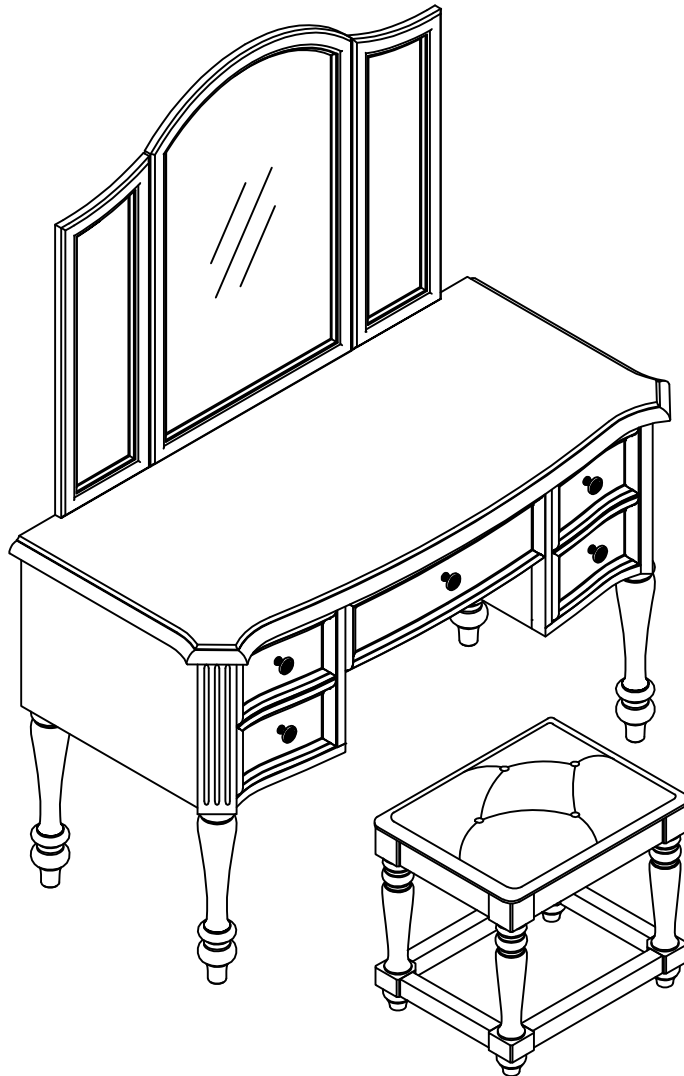

# Assembly Instructions

Manufactured for  
Rooms To Go

1533-V5D  
1533-VB  
1533-VM

VANITY  
VANITY STOOL  
VANITY MIRROR

SKU# 33115331  
SKU# 33515339  
SKU# 33215333

## HARDWARE PACK LOCATION(S):

PNWD

1533-V5D  
1533-VB  
1533-VM

VANITY  
VANITY STOOL  
VANITY MIRROR

SKU# 33115331  
SKU# 33515339  
SKU# 33215333

PNWD

## PARTS LIST

1. Seat Frame - 1 Pc

2. Bottom Frame - 1 Pc

3. Leg- 4 Pcs

4. Bun Foot- 4 Pcs