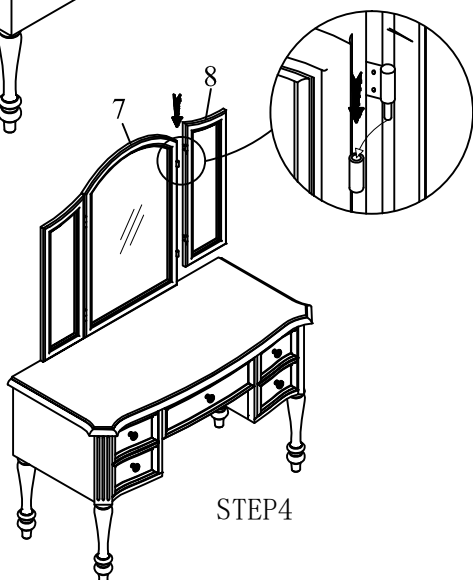

PNWD

Assembly Instructions

Manufactured for
Rooms To Go

1533-V5D
1533-VB
1533-VM

VANITY
VANITY STOOL
VANITY MIRROR

SKU# 33115331
SKU# 33515339
SKU# 33215333

PARTS LIST

Step	Code	Hardware	Q'TY
	A	Allen Key	1 Pc
1	B	Bolt 1/4" x 23 x 1 3/8"	8 Pcs
		Spring Washer 1/4" dia.	
		Flat Washer 1/4" dia.	
2		Anti-tip Restraint	1 set

	7. Vanity Mirror - 1 Pc
	8. Side Mirror - 2 Pcs (L = 1 R = 1)
	9. Mirror Support- 2 Pcs
	10. Five Drawers Desk- 1 Pc

Tool Required: Philip screwdriver
(not provided)

HARDWARE PACK LOCATION(S):

PNWD

1533-V5D
1533-VB
1533-VM

VANITY
VANITY STOOL
VANITY MIRROR

SKU# 33115331
SKU# 33515339
SKU# 33215333