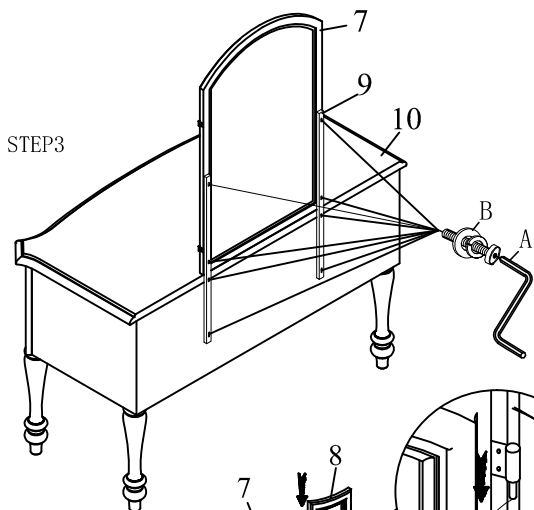

PNWD

Assembly Instructions

Manufactured for
Rooms To Go

1533-V5D
1533-VB
1533-VM

VANITY
VANITY STOOL
VANITY MIRROR

SKU# 33115331
SKU# 33515339
SKU# 33215333

PARTS LIST

Step	Code	Hardware	Q'TY
	A	Allen Key	1 Pc
1	B	Bolt 1/4" x 23 x 1 3/8"	8 Pcs
		Spring Washer 1/4" dia.	
		Flat Washer 1/4" dia.	
2		Anti-tip Restraint	1 set

	7. Vanity Mirror - 1 Pc
	8. Side Mirror - 2 Pcs (L = 1 R = 1)
	9. Mirror Support- 2 Pcs
	10. Five Drawers Desk- 1 Pc

Tool Required: Philip screwdriver
(not provided)

HARDWARE PACK LOCATION(S):

PNWD

1533-V5D
1533-VB
1533-VM

VANITY
VANITY STOOL
VANITY MIRROR

SKU# 33115331
SKU# 33515339
SKU# 33215333