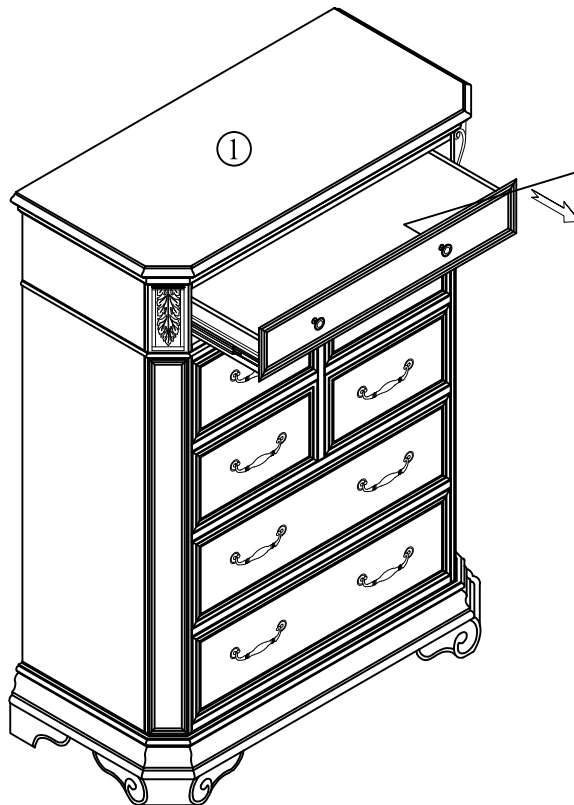

PNWD

Assembly Instructions

2257-C CHEST

Manufactured for
Rooms To Go

SKU# 32622575

* Remarks: Tipping Restraint kit provided must be install to solid woodback frame only. Do not install to mdf top panel or MDF back panel.

Tool Required: Philip screwdriver
(not provided)

PARTS LIST

1.Chest - 1Pc

2.Anti-tip Restraint - 1 Set

Anti-tip restraint

HARDWARE PACK LOCATION(S):
PNWD

2257-C CHEST

SKU# 32622575