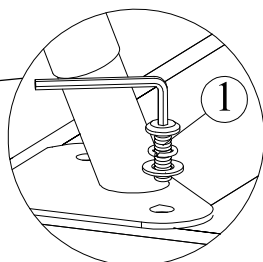

NO	Hardware List		Q'TY
1		Allen Bolt : Ø5/16"*20mm	8
		Spring washer : Ø5/16"*Ø14mm	8
		Flat washer : Ø5/16"*Ø18mm	8
		Allen wrench : 4mm	1

NO	Part List		Q'TY
A		Table body	1
B		Legs	4
C		Horizontal Support Rail	1

STEP 1

STEP 2

STEP 3

STEP 4

Do not Tighten

STEP 5

Tighten

Assembly completed