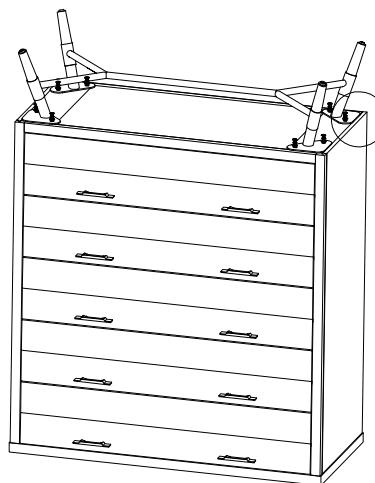

ROOMS

TO GO ►

Assembly Instructions

FRNR 2596-6 - CHEST - SKU#32625963

Thank you for purchasing this quality product. Be sure to check all packing material carefully for small parts, which may have come loose inside the carton during shipment. Identify and count all parts and compare with the HARDWARE LIST below.

NO	Hardware List		Q'TY
1		Allen Bolt : Ø5/16"*20mm	8
		Spring washer : Ø5/16"*Ø14mm	8
		Flat washer : Ø5/16"*Ø18mm	8
		Allen wrench : 4mm	1

NO	Part List		Q'TY
A		Table body	1
B		Legs	4
C		Horizontal Support Rail	1

STEP 1

STEP 2

STEP 3

STEP 4

Do not Tighten

STEP 5

Tighten

Assembly completed