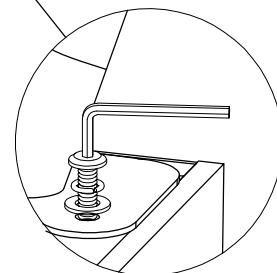

NO	Hardware List		Q'TY
1		Allen Bolt : Ø5/16"*20mm	8
		Spring washer : Ø5/16"*Ø14mm	8
		Flat washer : Ø5/16"*Ø18mm	8
		Allen wrench : 4mm	1

NO	Part List		Q'TY
A		Table body	1
B		Legs	4
C		Horizontal Support Rail	1

STEP 1

STEP 2

STEP 3

STEP 4

Do not Tighten

STEP 5

Tighten

Assembly completed