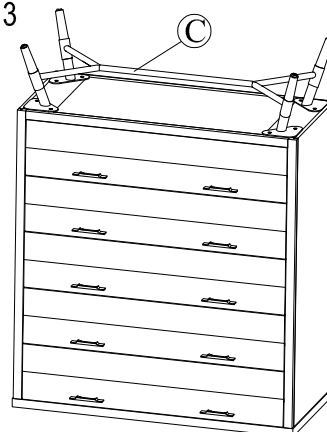

ROOMS

TO GO ►

Assembly Instructions

FRNR 2596-6 - CHEST - SKU#32625963

Thank you for purchasing this quality product. Be sure to check all packing material carefully for small parts, which may have come loose inside the carton during shipment. Identify and count all parts and compare with the HARDWARE LIST below.

NO	Hardware List		Q'TY
1		Allen Bolt : Ø5/16"*20mm	8
		Spring washer : Ø5/16"*Ø14mm	8
		Flat washer : Ø5/16"*Ø18mm	8
		Allen wrench : 4mm	1

NO	Part List		Q'TY
A		Table body	1
B		Legs	4
C		Horizontal Support Rail	1

STEP 1

STEP 2

STEP 3

STEP 4

Do not Tighten

STEP 5

Tighten

Assembly completed