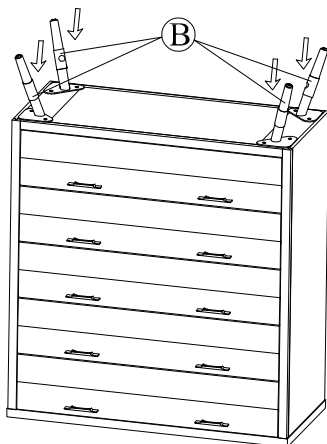

ROOMS

TO GO ►

Assembly Instructions

FRNR 2596-6 - CHEST - SKU#32625963

Thank you for purchasing this quality product. Be sure to check all packing material carefully for small parts, which may have come loose inside the carton during shipment. Identify and count all parts and compare with the HARDWARE LIST below.

Caution: Please read instructions thoroughly before unparking assembly parts.

1. We recommend that you assembly this product with the assistance of another person; this will make assembly easier, and will help to eliminate damage to the product or injury to persons during assembly.
2. Please to not over tighten screws or bolt until the assembly is completed.
3. Please put all parts on a non-abrasive floor before assembly, and follow the assembly steps to assemble your newly purchased product correctly and efficently.

NO	Hardware List		Q'TY
1		Allen Bolt : Ø5/16"*20mm	8
		Spring washer : Ø5/16"*Ø14mm	8
		Flat washer : Ø5/16"*Ø18mm	8
		Allen wrench : 4mm	1

NO	Part List		Q'TY
A		Table body	1
B		Legs	4
C		Horizontal Support Rail	1

STEP 2

Do not Tighten

Tighten

Assembly completed

Made in VietNam