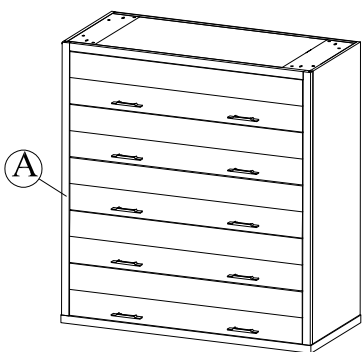

ROOMS

TO GO ►

Assembly Instructions

FRNR 2596-6 - CHEST - SKU#32625963

Thank you for purchasing this quality product. Be sure to check all packing material carefully for small parts, which may have come loose inside the carton during shipment. Identify and count all parts and compare with the HARDWARE LIST below.

Caution: Please read instructions thoroughly before unparking assembly parts.

1. We recommend that you assembly this product with the assistance of another person; this will make assembly easier, and will help to eliminate damage to the product or injury to persons during assembly.
2. Please to not over tighten screws or bolt until the assembly is completed.
3. Please put all parts on a non-abrasive floor before assembly, and follow the assembly steps to assemble your newly purchased product correctly and efficently.

NO	Hardware List		Q'TY
1		Allen Bolt : Ø5/16"*20mm	8
		Spring washer : Ø5/16"*Ø14mm	8
		Flat washer : Ø5/16"*Ø18mm	8
		Allen wrench : 4mm	1

NO	Part List		Q'TY
A		Table body	1
B		Legs	4
C		Horizontal Support Rail	1

STEP 1