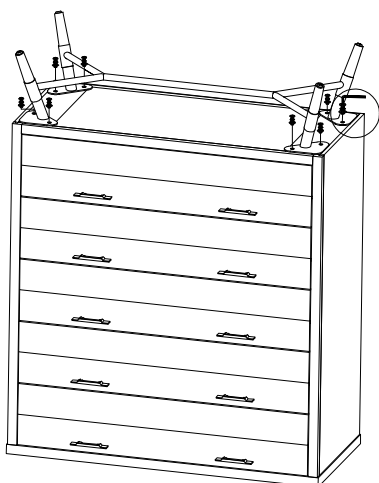

ROOMS

TO GO ►

Assembly Instructions

FRNR 2596-6 - CHEST - SKU#32625963

Thank you for purchasing this quality product. Be sure to check all packing material carefully for small parts, which may have come loose inside the carton during shipment. Identify and count all parts and compare with the HARDWARE LIST below.

NO	Hardware List		Q'TY
1		Allen Bolt : Ø5/16"*20mm	8
		Spring washer : Ø5/16"*Ø14mm	8
		Flat washer : Ø5/16"*Ø18mm	8
		Allen wrench : 4mm	1

NO	Part List		Q'TY
A		Table body	1
B		Legs	4
C		Horizontal Support Rail	1

STEP 1

STEP 2

STEP 3

STEP 4

Do not Tighten

STEP 5

Tighten

Assembly completed