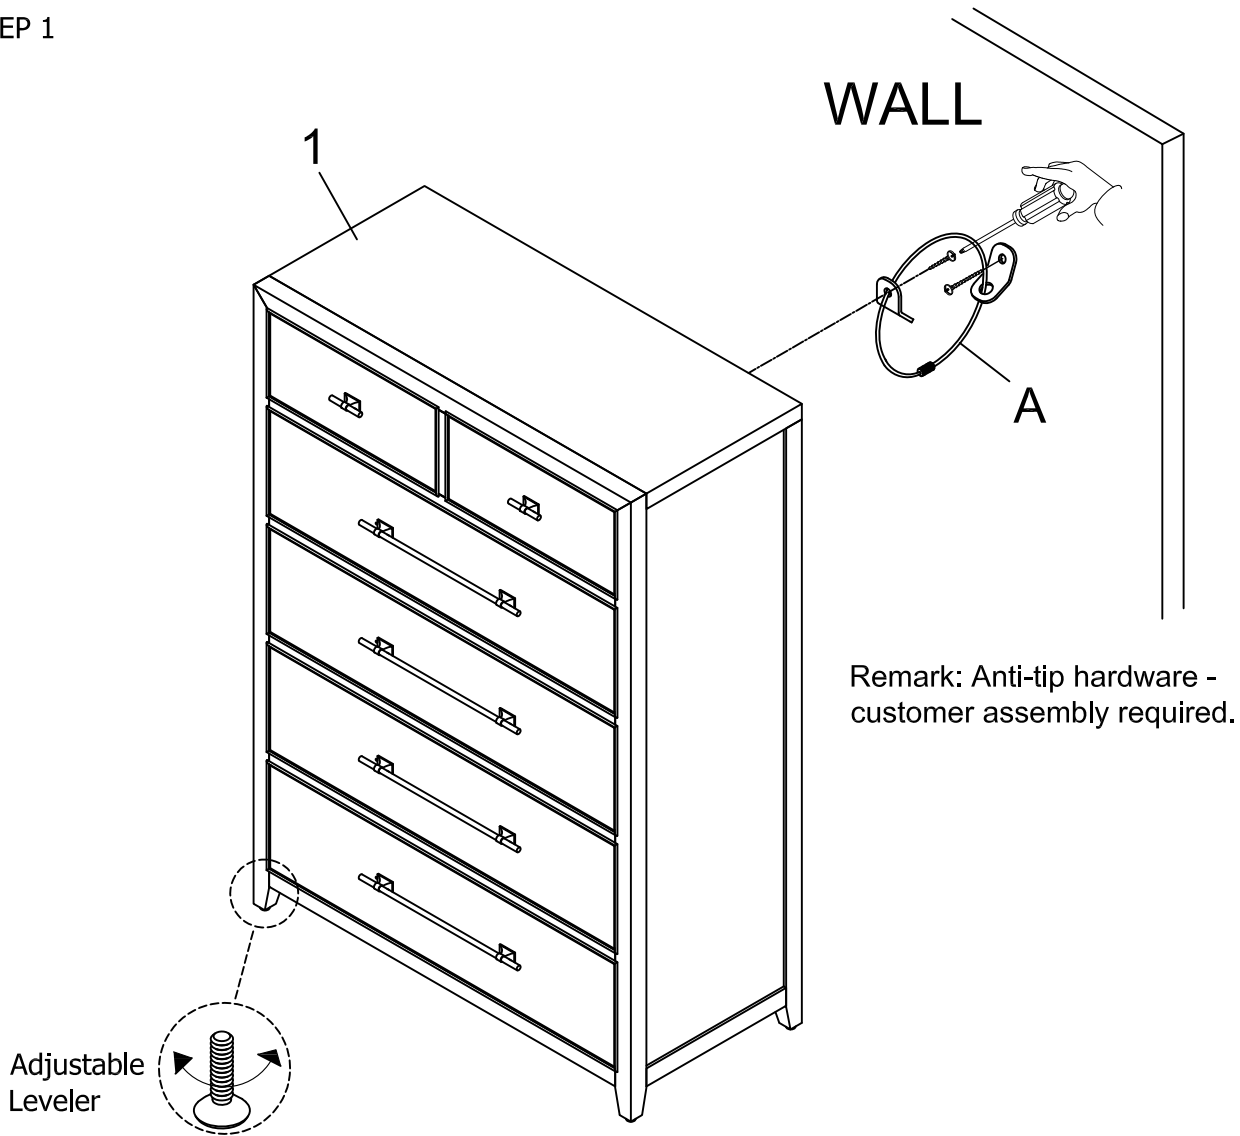

Assembly Instructions

TIMI 3021-155 Chest SKU: 32630217

Manufactured by TIMI for Rooms To Go

VERSION 1.0 - 2024/03/28

***** Caution: Please read all instructions carefully before starting the assembly process. These parts are cumbersome and heavy. Therefore, two people are recommended in order to prevent personal injury and ensure the parts are not damaged during assembly.**

HARDWARE LIST				
STEP	NO.	DESCRIPTION	SKETCH	Q'TY
1	A	Furniture tipping restraint		1 pc

PART	PICTURE	DESCRIPTION	Q'TY
PART LIST			
1		Chest	1 pc

TOOLS REQUIRED (NOT PROVIDED)	
PHILLIPS SCREWDRIVER	

STEP 1